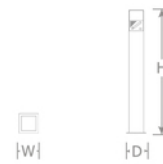

## DETAILS

H	W	D	Lbs
39.5"	6.5"	6.5"	26

Outdoor Stand Up Ashtray

Galvanized steel & Stainless steel top

Locking system

Bolt down

Made in Spain

Frame: Steel

## SHIPPING

Master Pack Quantity: 1

Master Pack Dimensions: 41"x7"x7"

FOB: PA 17042

Quick Ship Finishes:

Glossy Grey Brown RAL 8019