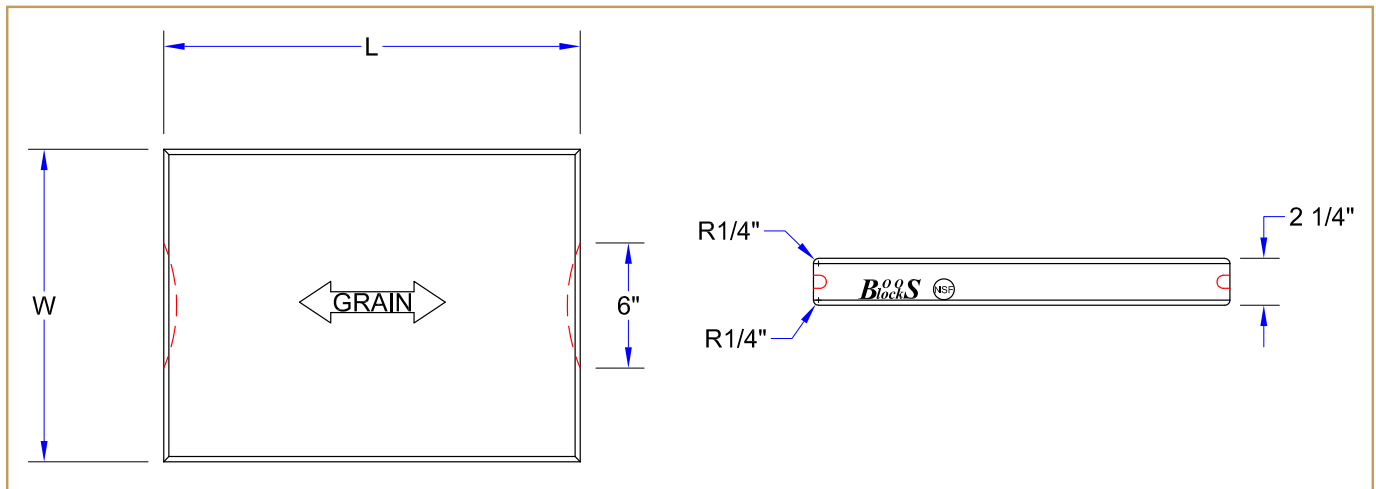

"RA" PRO CHEF COLLECTION

Edge Grain Wood Cutting Board - RA Board Series - 2 1/4" Thick

FEATURES:

- Northern Hard Rock Maple (NSF) or American Cherry, 2-1/4" Thick
- Reversible
- Includes Finger Grips
- Edge Grain Construction
- Oil Finish
- NSF Certification For Maple Only

CERTIFICATIONS:

"RA" WOOD CUTTING BOARD

MODEL	SPECIES	SIZE (L X W X H)	WT. (LBS)	NSF
RA01	Maple	18"x12"x2-1/4"	13	✓
RA02	Maple	20"x15"x2-1/4"	20	✓
RA03	Maple	24"x18"x2-1/4"	30	✓
RA06	Maple	30"x23-1/4"x2-1/4"	42	✓
CHY-RA01	Cherry	18"x12"x2-1/4"	15	
CHY-RA02	Cherry	20"x15"x2-1/4"	20	
CHY-RA03	Cherry	24"x18"x2-1/4"	30	

ALL DIMENSIONS ARE TYPICAL. TOLERANCE +/- .125". JOHN BOOS & CO. RESERVES THE RIGHT TO CHANGE SPECIFICATIONS WITHOUT NOTICE.