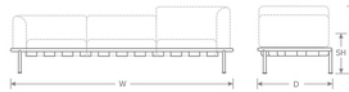

DETAILS

H	W	D	SH	Lbs
33"	114"	36"	17"	97.8

Download Collection Brochure [HERE](#)

Cushion Details [HERE](#)

Outdoor/Indoor Lounge Sofa

*Cushions sold separately

Advanced Collection

Frame: Aluminum

Seat/Back: Cushion Seat/Back

Assembly Required: Yes

SHIPPING

FOB: PA 17042

Special Order Ship Finishes:

23 A/White

24 A/Black

37 A/Moss Grey