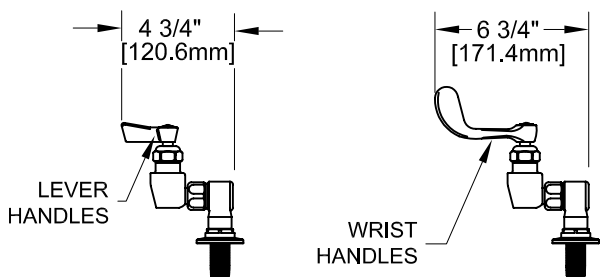

8" DECK MOUNT W/ LEVER HANDLES

SIDE VIEW:

ROUGH-IN:

PRODUCT NAME: STAINLESS STEEL
8" DECK MOUNT FAUCETS

MODEL:

- 57770 W/ 6" SWIVEL/RIGID GOOSENECK SPOUT W/ LEVER HANDLES
- 57789 W/ 12" SWIVEL/RIGID GOOSENECK SPOUT W/ LEVER HANDLES
- 57959 W/ 6" SWIVEL/RIGID GOOSENECK SPOUT W/ WRIST HANDLES
- 57967 W/ 12" SWIVEL/RIGID GOOSENECK SPOUT W/ WRIST HANDLES

FEATURES

- CONTROL VALVE
- * 8" DECK MOUNT
 - * STAINLESS STEEL CONSTRUCTION
 - * SWIVELLING SEAT DISKS
 - * HOT SIDE STEM - RIGHT HAND
 - * COLD SIDE STEM - LEFT HAND
 - * LEVER HANDLES OR WRIST HANDLES
 - * SWIVEL GOOSENECK SPOUT

SYSTEM LIMITS

- * TEMP: 40°F MIN. TO 140°F MAX.

SHIPPING WEIGHT

- * 6.0 LBS

* NSF 61-9 APPROVED & LISTED
www.truesdail.com

MODELS	DIM "A"	DIM "B"	DIM "C"
57770	4-1/2"	8-1/16"	3-1/2"
57959	[114.3mm]	[204.8mm]	[88.90mm]
57789	8-1/4"	12-1/4"	5-1/2"
57967	[209.6mm]	[311.2mm]	[139.7mm]