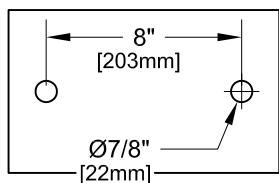

8" DECK MOUNT W/ LEVER HANDLES

SIDE VIEW:

ROUGH-IN:

PRODUCT NAME: STAINLESS STEEL
8" DECK MOUNT FAUCETS

MODEL:

- 57770 W/ 6" SWIVEL/RIGID GOOSENECK SPOUT W/ LEVER HANDLES
- 57789 W/ 12" SWIVEL/RIGID GOOSENECK SPOUT W/ LEVER HANDLES
- 57959 W/ 6" SWIVEL/RIGID GOOSENECK SPOUT W/ WRIST HANDLES
- 57967 W/ 12" SWIVEL/RIGID GOOSENECK SPOUT W/ WRIST HANDLES

FEATURES

- CONTROL VALVE
- * 8" DECK MOUNT
 - * STAINLESS STEEL CONSTRUCTION
 - * SWIVELLING SEAT DISKS
 - * HOT SIDE STEM - RIGHT HAND
 - * COLD SIDE STEM - LEFT HAND
 - * LEVER HANDLES OR WRIST HANDLES
 - * SWIVEL GOOSENECK SPOUT

SYSTEM LIMITS

- * TEMP: 40°F MIN. TO 140°F MAX.

SHIPPING WEIGHT

- * 6.0 LBS

* NSF 61-9 APPROVED & LISTED
www.truesdail.com

MODELS	DIM "A"	DIM "B"	DIM "C"
57770	4-1/2"	8-1/16"	3-1/2"
57959	[114.3mm]	[204.8mm]	[88.90mm]
57789	8-1/4"	12-1/4"	5-1/2"
57967	[209.6mm]	[311.2mm]	[139.7mm]