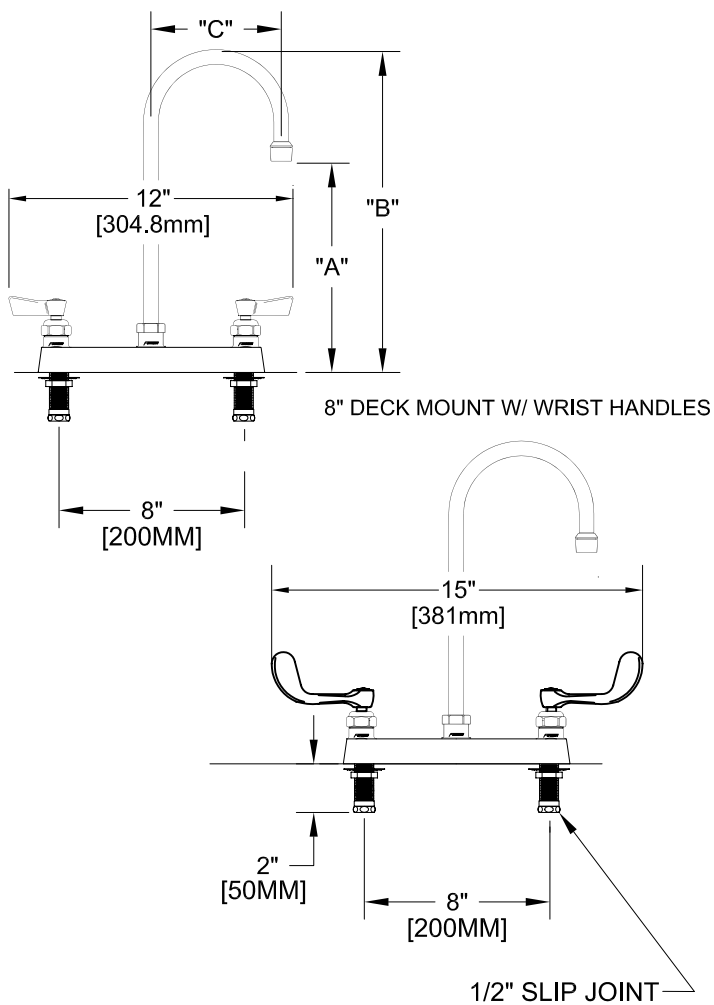

8" DECK MOUNT W/ LEVER HANDLES

SIDE VIEW:

ROUGH-IN:

PRODUCT NAME: STAINLESS STEEL
8" DECK MOUNT FAUCETS

MODEL:

- 57770 W/ 6" SWIVEL/RIGID GOOSENECK SPOUT W/ LEVER HANDLES
- 57789 W/ 12" SWIVEL/RIGID GOOSENECK SPOUT W/ LEVER HANDLES
- 57959 W/ 6" SWIVEL/RIGID GOOSENECK SPOUT W/ WRIST HANDLES
- 57967 W/ 12" SWIVEL/RIGID GOOSENECK SPOUT W/ WRIST HANDLES

FEATURES

- CONTROL VALVE
- * 8" DECK MOUNT
 - * STAINLESS STEEL CONSTRUCTION
 - * SWIVELLING SEAT DISKS
 - * HOT SIDE STEM - RIGHT HAND
 - * COLD SIDE STEM - LEFT HAND
 - * LEVER HANDLES OR WRIST HANDLES
 - * SWIVEL GOOSENECK SPOUT

SYSTEM LIMITS

- * TEMP: 40°F MIN. TO 140°F MAX.

SHIPPING WEIGHT

- * 6.0 LBS

* NSF 61-9 APPROVED & LISTED
www.truesdail.com

MODELS	DIM "A"	DIM "B"	DIM "C"
57770	4-1/2"	8-1/16"	3-1/2"
57959	[114.3mm]	[204.8mm]	[88.90mm]
57789	8-1/4"	12-1/4"	5-1/2"
57967	[209.6mm]	[311.2mm]	[139.7mm]