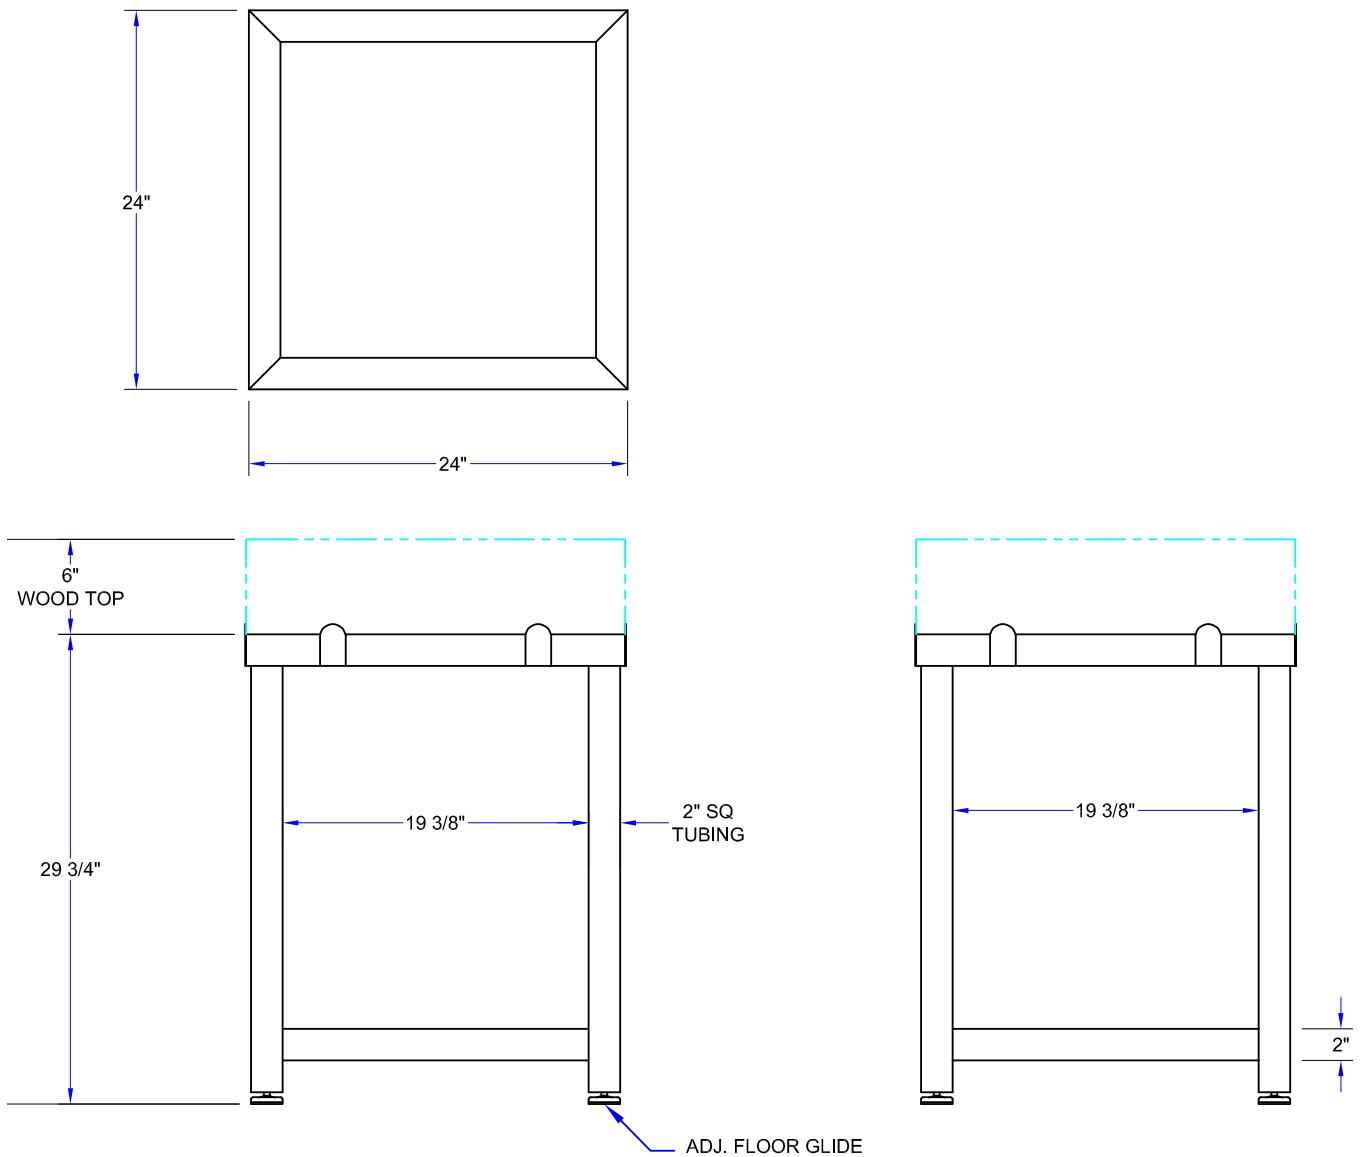

CERTIFICATIONS:

NHLA

WAL-CUCLA24T

CHY-CUCLA24T

CUCLA24T (TOP) WITH
CUCLA24B (BASE)

ACCESSORIES

MODEL	DESCRIPTION
CUCAS-DLGS	Set of 4 - 3" Gray Locking Casters

"CUCLA" CUCINA LAFORZA

MODEL	DESCRIPTION	SIZE (L X W X H)	WT. (LBS)
CUCLA24B	18GA S.S. Base Only	24"x24"x35-1/2"	24
CUCLA24T	Maple Top Only	24"x24"x6"	105
WAL-CUCLA24T	Walnut Top Only	24"x24"x6"	86
CHY-CUCLA24T	Cherry Top Only	24"x24"x6"	83

ALL DIMENSIONS ARE TYPICAL. TOLERANCE +/- .500". JOHN BOOS & CO. RESERVES THE RIGHT TO CHANGE SPECIFICATIONS WITHOUT NOTICE.

DETAILED SPECIFICATIONS

"CUCLA" CUCINA LAFORZA

MODEL	DESCRIPTION	SIZE (L X W X H)	WT. (LBS)
CUCLA24B	18GA S.S. Base Only	24"x24"x35-1/2"	24
CUCLA24T	Maple Top Only	24"x24"x6"	105
WAL-CUCLA24T	Walnut Top Only	24"x24"x6"	86
CHY-CUCLA24T	Cherry Top Only	24"x24"x6"	83

ALL DIMENSIONS ARE TYPICAL. TOLERANCE +/- .500". JOHN BOOS & CO. RESERVES THE RIGHT TO CHANGE SPECIFICATIONS WITHOUT NOTICE.