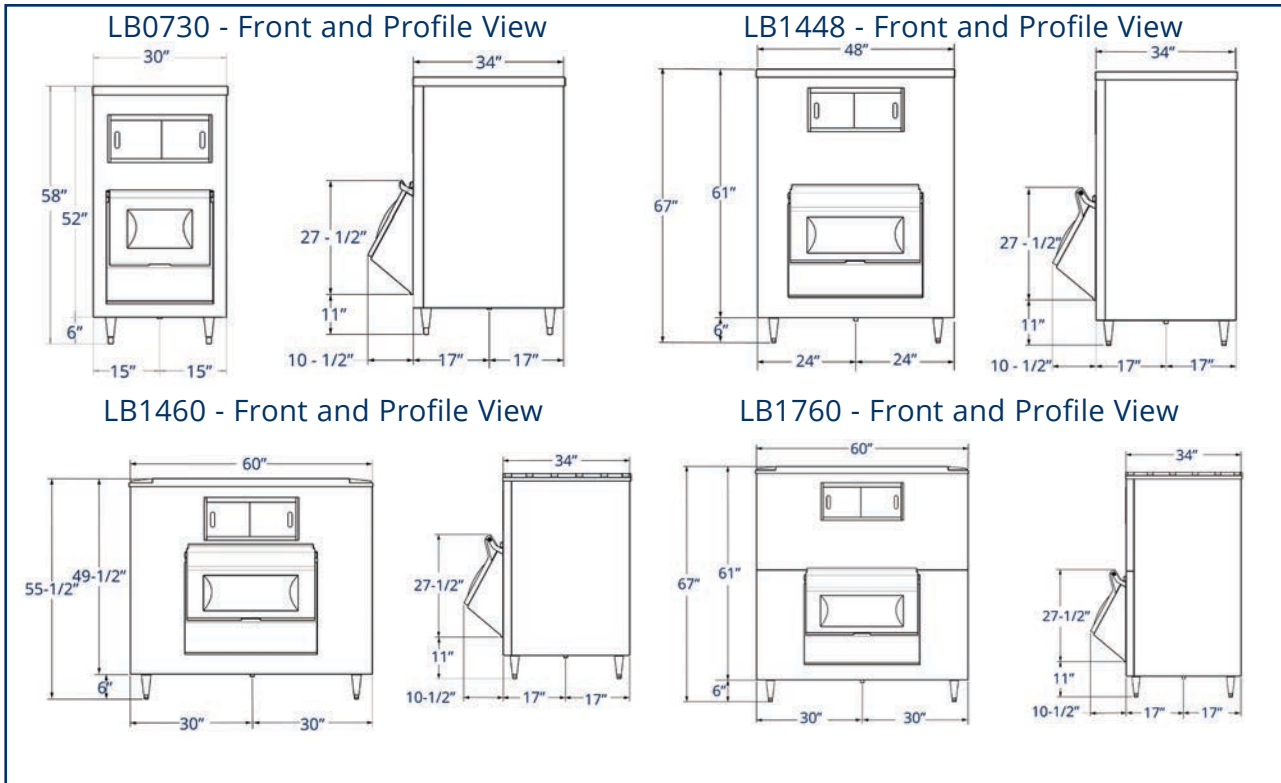

Upright Large Capacity Ice Storage

Ice Deflector Chart (Required - not included with bins)

Manitowoc Cubers	Ice Deflector Kit Numbers
IT0450, IT0500, IF0500N, IF0600N, IT0750, IF0900, IT0900, IT1200	K00347
IT1500, IT1900	K0034900
IF1400C, IF1800C, IF2100C	K00382 (for single ice machine on LB0730) K00513 (for single machine on LB1448, LB1460 & LB1760) K00383 (for side-by-side ice machines)
S3000	K00391

*Flaker and nugget machines do not require a deflector

Bin Adapter Chart

Model	Ice Makers on Bin	Bin Width	IT0500, IF0500N	IF0600N, IT0750	IF0900N, IT0900C, IT1200	IF0600C, IF0900C, IT1200C	IF1400C, IF1800C, IF2100C	RNF1100, RFF1300, RFF2200C, RNF2000C	IT0420, IT0620	RNF0320, RNF0620, RNF1020C, RFF0320, RFF0620, RFF1220	IT1500, IT1900	IBF0620C, IBF0820C, IBT1020C	ST3000W, SF3000C	
Model Width			30"	30"	30"	30"	30"	30"	22"	22"	48"	22"	48"	
LB0730	1	30"	KLB302230 (included with bin)									N.A.	N.A.	N.A.
LB1448	1	48"	KLB483048 (included with bin)									N.A.	K00396	
	2	48"	N.A.									N.A.	KLB482214	N.A.
LB1460,	1	60"	KLB603048									N.A.	KLB604800	
LB1760	2	60"	KLB603030						KLB602222		N.A.	KLB602214	N.A.	

*For side by side applications, use water-cooled, remote or ice machines with top air discharge option.

Manitowoc Ice reserves the right to make changes to the design or specifications without prior notice.