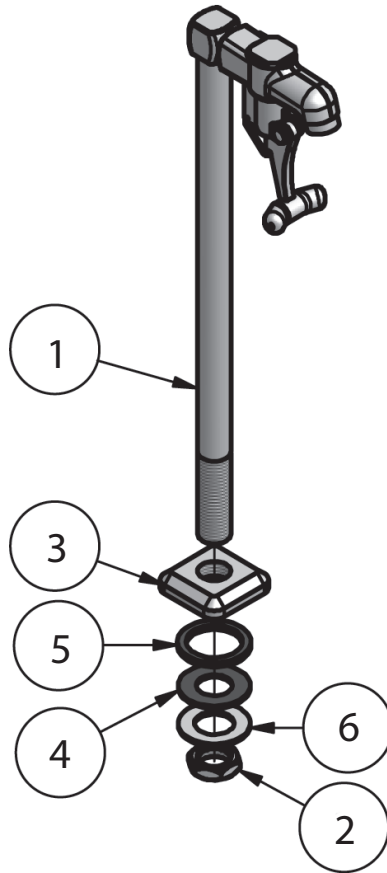

Use your smart phone to scan the above QR code to visit our website: www.bk-resources.com

Glass Filler Water Station Faucet Only

Model: BKF-SGF-G

Product Specifications:

- Chrome Plated Brass
- O.A Dimensions 13^{3/4}" (l) x 10^{3/4}" (w) x 13^{3/4}" (h)
- Locking Clip For Continuous Flow

Certifications:

Glass Filler Water Station Faucet Only

Model: BKF-SGF-G

Exploded Parts Detail:

Diagram #	Quantity	Part Number	Description
1	1	BK-SGF-G	Glass Filler
2	1	SGF-N	Nut
3	1	SGF-Base	Base
4	1	SGF-W2	Washer #2
5	1	SGF-W1	Washer #1
6	1	SGF-W3	Washer #3