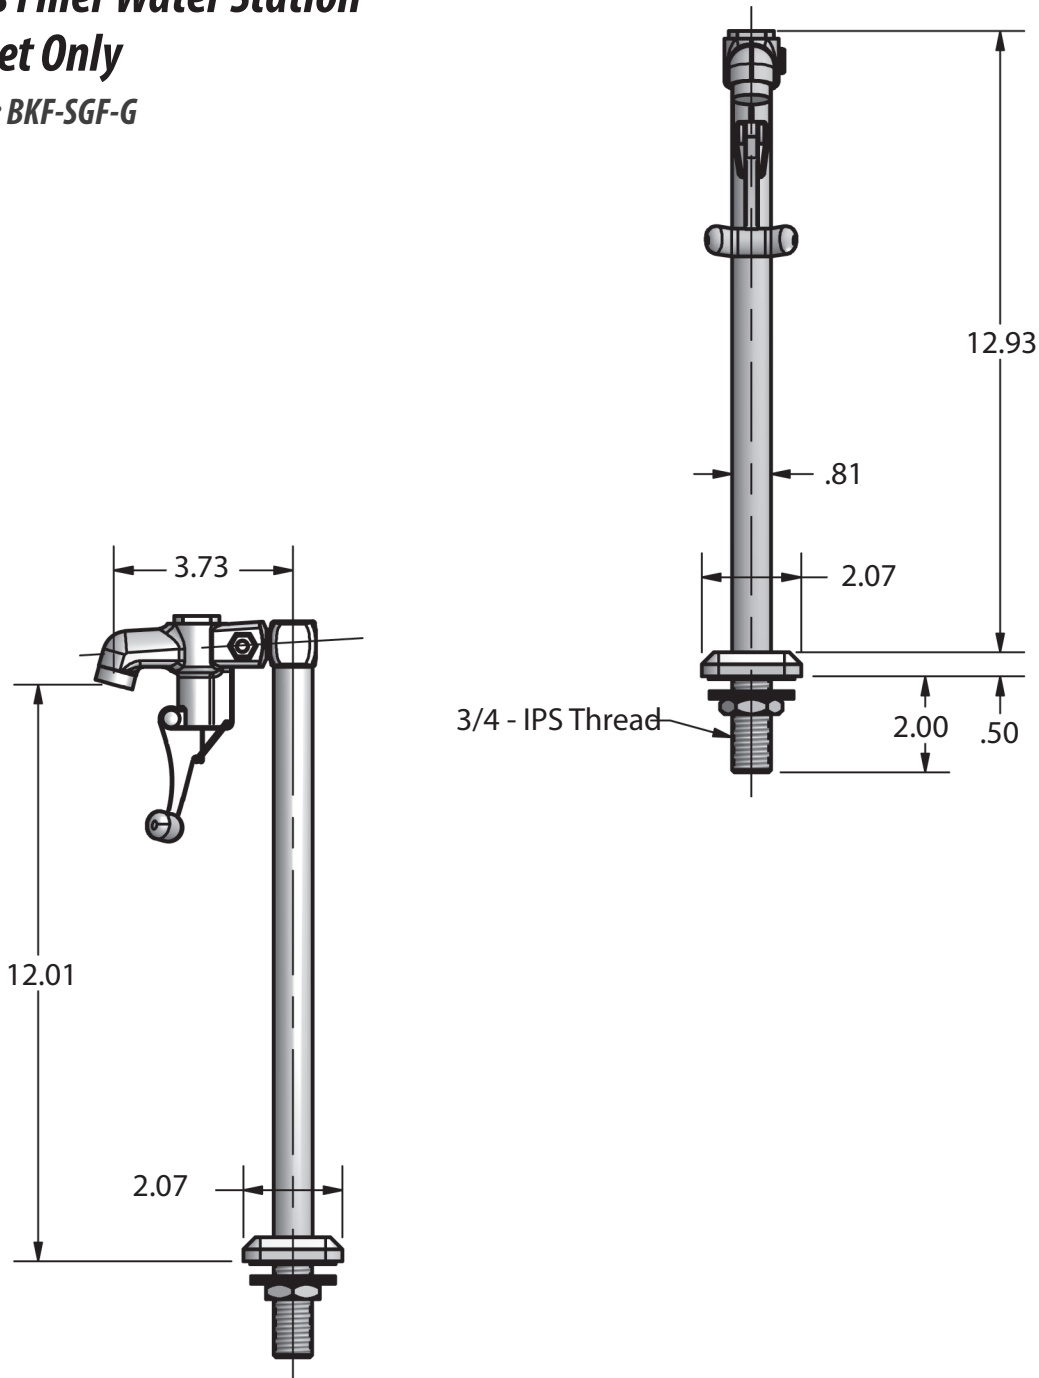

Use your smart phone to scan the above QR code to visit our website: www.bk-resources.com

Glass Filler Water Station Faucet Only

Model: BKF-SGF-G

Product Specifications:

- Chrome Plated Brass
- O.A Dimensions 13^{3/4}" (l) x 10^{3/4}" (w) x 13^{3/4}" (h)
- Locking Clip For Continuous Flow

Certifications:

Glass Filler Water Station Faucet Only

Model: BKF-SGF-G

Exploded Parts Detail:

Diagram #	Quantity	Part Number	Description
1	1	BK-SGF-G	Glass Filler
2	1	SGF-N	Nut
3	1	SGF-Base	Base
4	1	SGF-W2	Washer #2
5	1	SGF-W1	Washer #1
6	1	SGF-W3	Washer #3