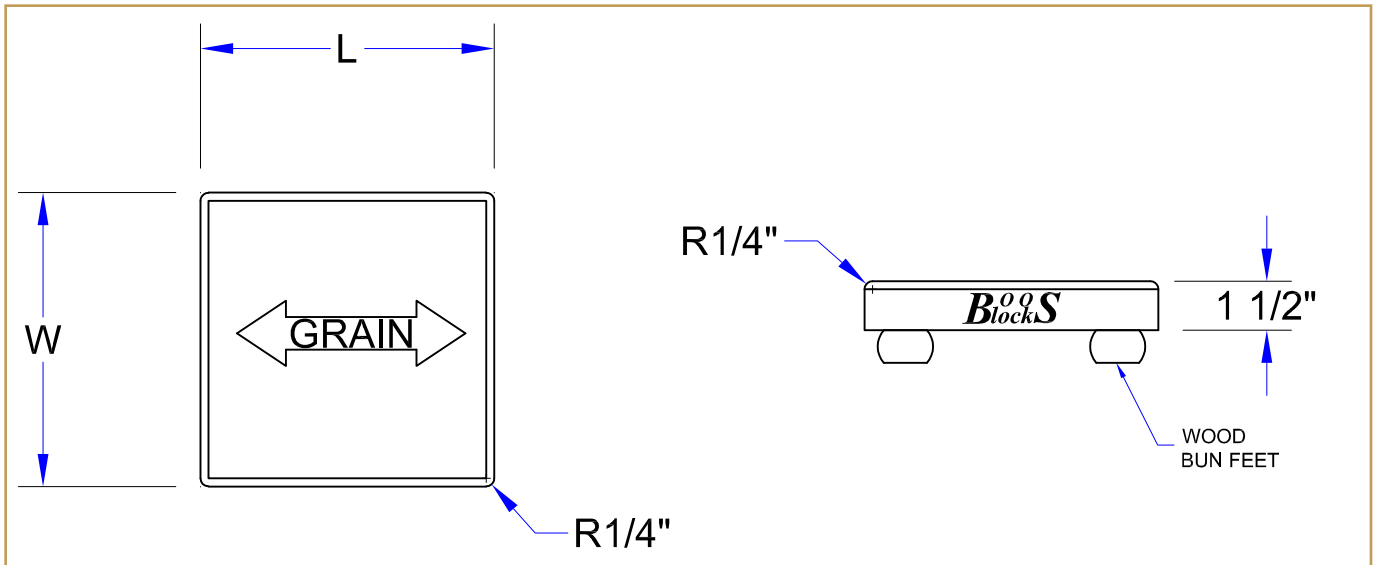

"BS" CHOP-N-SERVE COLLECTION

Edge Grain Wood Cutting Board - 1 1/2" Thick w/Wooden Bun Feet

FEATURES:

- Northern Hard Rock Maple Or American Black Walnut
- Rectangular Cutting Board 1-1/2" Thick
- Edge Grain Construction
- Wooden Bun Feet
- Oil Finish
- NSF Maple Only

CERTIFICATIONS:

B9S

WAL-B9S

"BS" WOOD CUTTING BOARD

MODEL	SPECIES	SIZE (L X W X H)	WT. (LBS)	NSF
B9S	Maple	12"x12"x1-1/2"	4	✓
WAL-B9S	Walnut	12"x12"x1-1/2"	9	

ALL DIMENSIONS ARE TYPICAL. TOLERANCE +/- .125". JOHN BOOS & CO. RESERVES THE RIGHT TO CHANGE SPECIFICATIONS WITHOUT NOTICE.