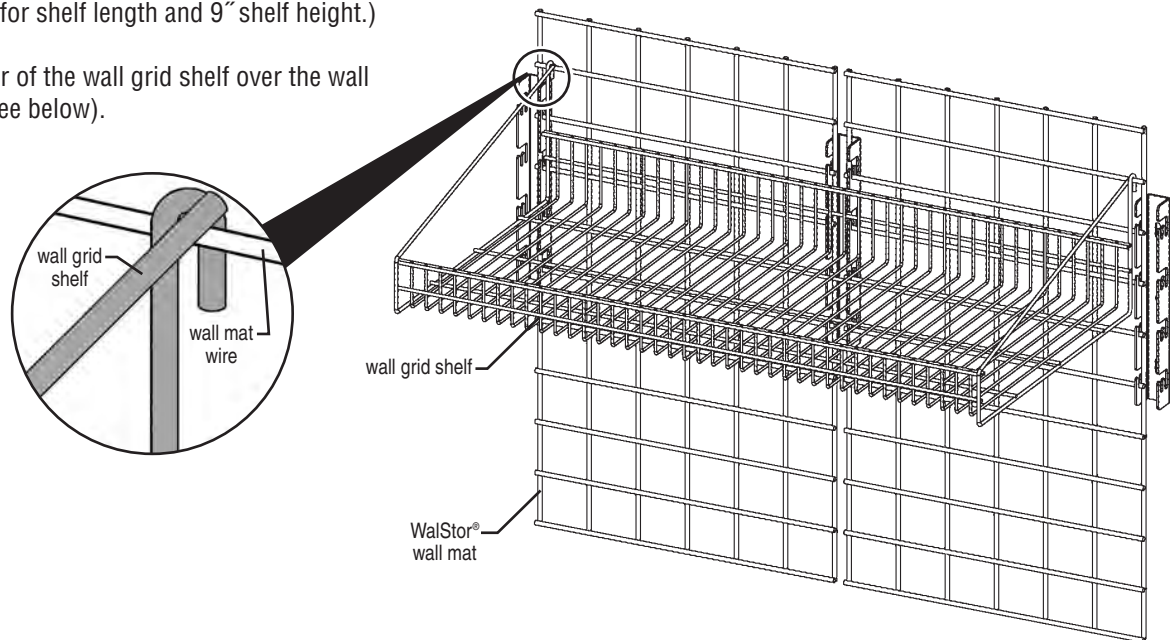

ASSEMBLY INSTRUCTIONS

CAUTION

INSPECT CONTENTS IMMEDIATELY AND FILE CLAIM WITH DELIVERING CARRIER FOR ANY DAMAGE.

SAVE YOUR BOX AND ALL PACKING MATERIALS.

YOU ARE RESPONSIBLE FOR DAMAGE TO YOUR UNIT IF RETURNED IMPROPERLY PACKED.

Before assembly, please note:

- Wall Grid Shelving is used in conjunction only with the optional wall mat of Eagle's WalStor® Modular Wall System.
- A secure means of fastening WalStor®, prior to mounting Wall Grid Shelving, must be utilized. EAGLE GROUP WILL NOT BE HELD RESPONSIBLE FOR CONSEQUENCES DUE TO IMPROPER INSTALLATION.

1) Unpack the wall grid shelf.
2) On wall mat, determine location of wall grid shelf.
  (Note: allow for shelf length and 9" shelf height.)
3) Hook the rear of the wall grid shelf over the wall mat wires (see below).

(End)

EG10093 Revised 07/08