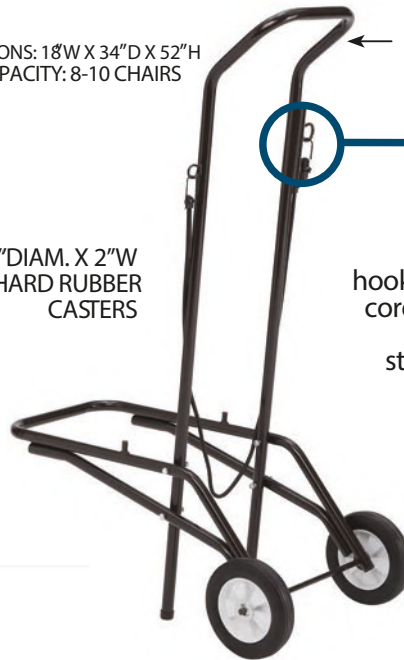

Stack & TRANSPORT

WITH DOLLY MODEL DY9000 AND DY81

DIMENSIONS: 18"W X 34"D X 52"H
MAX CAPACITY: 8-10 CHAIRS

8"DIAM. X 2"W
HARD RUBBER
CASTERS

1" ROUND
TUBULAR
STEEL

Now includes
conveniently
hooked-on bungee
cord to secure the
chairs when
stacked on dolly