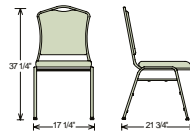

9300 SERIES

SILHOUETTE STACK CHAIR

Steel Standard: ASTM A513
Foam Standard: 1.8lb. density, 46 ILD
Vinyl: .80MM thickness
Solid fabrics rated to 130,000 double rubs
Patterned fabrics rated to 67,000 double rubs

STANDARD FEATURES

2" 1.8lb. High-Density Grade A Foam Waterfall Seat

MDF Core Seat and Back

Stacking Bars And 12 Plastic Stack Bumpers Ensure Stacking Securely

7/8" Square 18 Guage Tubing With Non-Marring Glides 5/8" Underseat H Braces

Premium Double Back Conceals 4 Steel Backrest Tabs