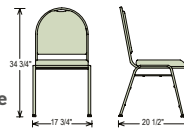

Optional ganging device
PGC81