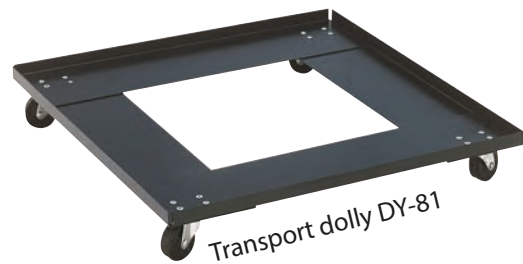

Transport dolly DY-81