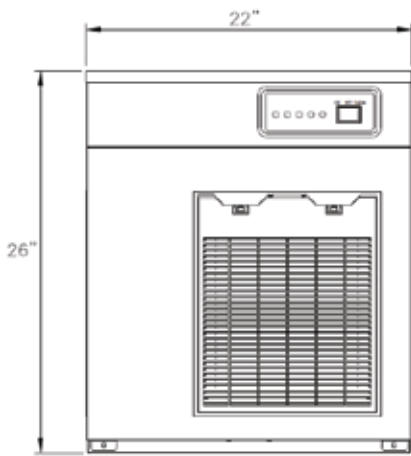

※ Bin top adapter needed to use IB-033/044 (30" Bins)

IBT-2230R: 8" Bin top adapter to left mount 22" Head on IB-033/044

IBT-2230B: 4" (2) Bin top adapters to center mount 22" Head on IB-033/044

CERTIFICATIONS

IM-0770-AN shown with IB-026-22

Easy to check and control
by the front display

Front & Left In / Rear Out
Air Flow

Recommended Water Filtration:

- IcePro 800

IM-0770-AN/AF

FLAKE/ NUGGET ICE MACHINE

PLAN VIEW

FRONT VIEW

LEFT-SIDE

BACK VIEW

MODEL	DIMENSIONS	WIDTH	DEPTH	HEIGHT	WEIGHT	
IM-0770-AN / AF	Inch	22"	25"	26"	174 lbs (Net)	201 lbs (Shipping)

SPECIFICATIONS

Model	Ice Type	Ice Production 24 hrs		Water usage Gal / 100 lbs ice	Power kWh / 100 lbs ice	Electrical (V/Hz/ph)	Condenser	Minimum Circuit Breaker (A)
		Air/Water 70°F / 50°F	Air/Water 90°F / 70°F					
IM-0770-AF	Flake	760 lbs	556 lbs	14	5.49	115 / 60 / 1	Air Cooled	20
IM-0770-AN	Nugget	717 lbs	556 lbs					