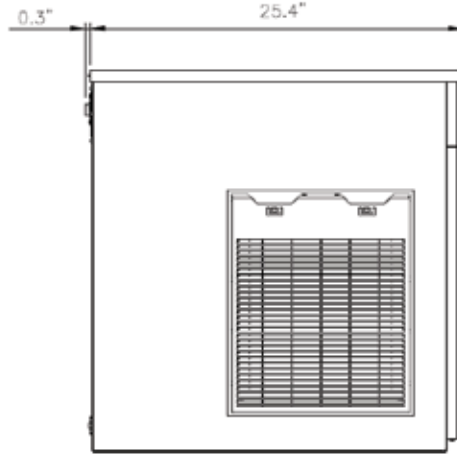

※ Bin top adapter needed to use IB-033/044 (30" Bins)

IBT-2230R: 8" Bin top adapter to left mount 22" Head on IB-033/044

IBT-2230B: 4" (2) Bin top adapters to center mount 22" Head on IB-033/044

CERTIFICATIONS

FRONT VIEW

LEFT-SIDE

BACK VIEW

MODEL	DIMENSIONS	WIDTH	DEPTH	HEIGHT	WEIGHT	
IM-0770-AN / AF	Inch	22"	25"	26"	174 lbs (Net)	201 lbs (Shipping)

SPECIFICATIONS

Model	Ice Type	Ice Production 24 hrs		Water usage Gal / 100 lbs ice	Power kWh / 100 lbs ice	Electrical (V/Hz/ph)	Condenser	Minimum Circuit Breaker (A)
		Air/Water 70°F / 50°F	Air/Water 90°F / 70°F					
IM-0770-AF	Flake	760 lbs	556 lbs	14	5.49	115 / 60 / 1	Air Cooled	20
IM-0770-AN	Nugget	717 lbs	556 lbs					