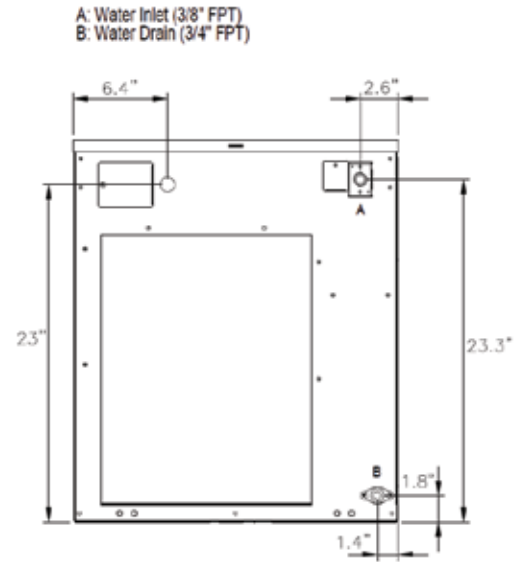

※ Bin top adapter needed to use IB-033/044 (30" Bins)

IBT-2230R: 8" Bin top adapter to left mount 22" Head on IB-033/044

IBT-2230B: 4" (2) Bin top adapters to center mount 22" Head on IB-033/044

CERTIFICATIONS

IM-0770-AN shown with IB-026-22

Easy to check and control
by the front display

Front & Left In / Rear Out
Air Flow

Recommended Water Filtration:

- IcePro 800

IM-0770-AN/AF

FLAKE/ NUGGET ICE MACHINE

PLAN VIEW

FRONT VIEW

LEFT-SIDE

BACK VIEW

MODEL	DIMENSIONS	WIDTH	DEPTH	HEIGHT	WEIGHT	
IM-0770-AN / AF	Inch	22"	25"	26"	174 lbs (Net)	201 lbs (Shipping)

SPECIFICATIONS

Model	Ice Type	Ice Production 24 hrs		Water usage Gal / 100 lbs ice	Power kWh / 100 lbs ice	Electrical (V/Hz/ph)	Condenser	Minimum Circuit Breaker (A)
		Air/Water 70°F / 50°F	Air/Water 90°F / 70°F					
IM-0770-AF	Flake	760 lbs	556 lbs	14	5.49	115 / 60 / 1	Air Cooled	20
IM-0770-AN	Nugget	717 lbs	556 lbs					