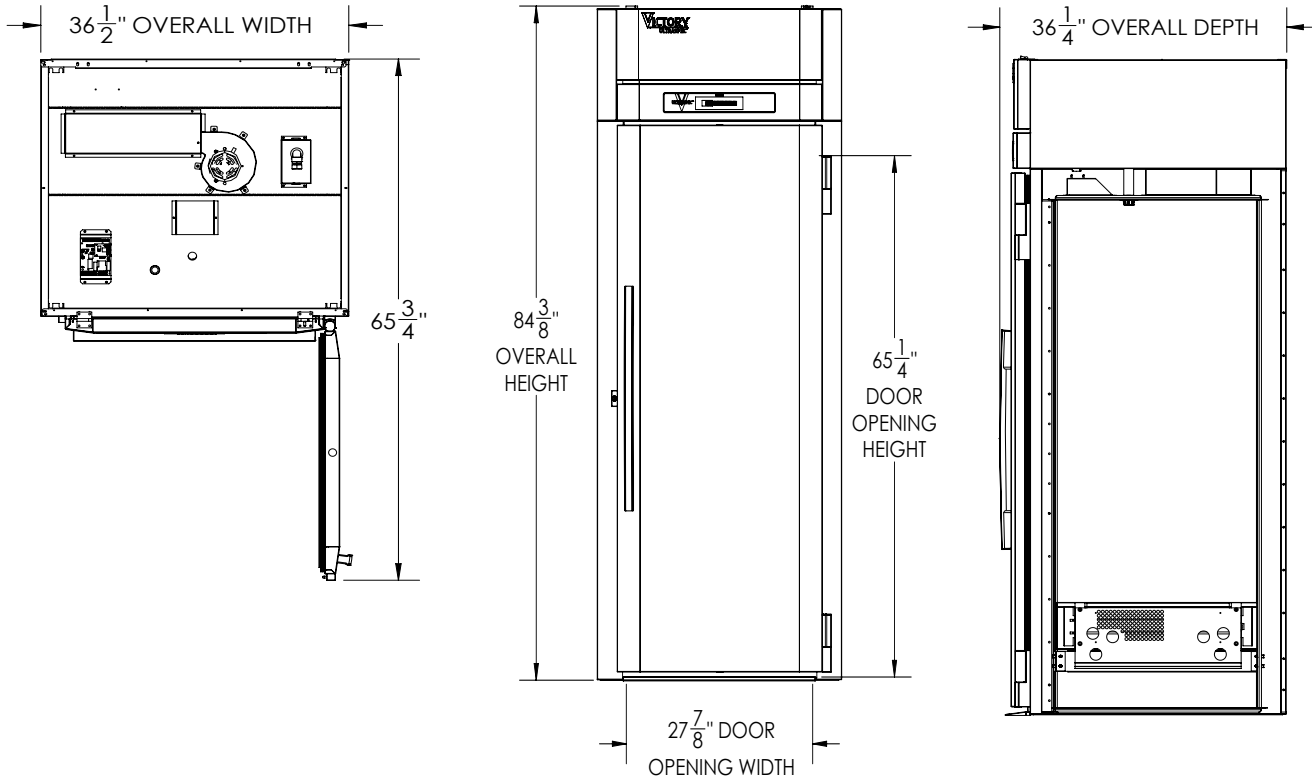

We reserve the right to change specifications and product design without notice. Such revisions do not entitle the buyer to corresponding changes, improvements, additions or replacements for previously purchased equipment. Dimensional tolerances +/- .14". Metric dimensions (MM)

12" Top clearance is required

CHARACTERISTICS		ELECTRICAL DATA		SHIPPING DETAILS	
Net Capacity (cubic ft.)	33.6	Cabinet Voltage	208-240/60/1	Height	89"
Width, Overall (in.)	36 1/2"	Total Amperes	6.8	Width	44"
Depth, Overall (with handle)	36 1/4"	NEMA Plug	6-20P	Depth	43"
Height Overall	84 3/8"	HEATING DATA		Crated Weight	355 lbs
Depth, Door Open 90°	65 3/4"	Heater Watts	1500		
Door Opening (in.)	27 7/8" x 65 1/4"				
No. Of Doors	1				

3779 Champion Blvd, Winston-Salem, NC 27105 | ph: (888) 845-9800 | fax: (800) 253-5168

Sales@VictoryRefrigeration.com | VictoryRefrigeration.com

Rev. 7/1/24 Printed in U.S.A.