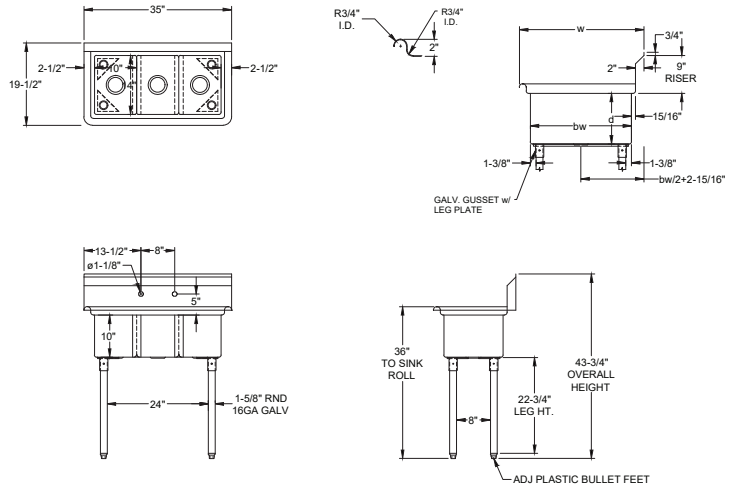

ECONOMY 3-BOWL SINK

SINKS - 3 BOWLS

MATERIALS

- 18 Gauge 300 Series Stainless Steel; Fabricated
- Galvanized Legs and Gussets
- Plastic Bullet Feet

**COMPATIBLE WITH
NEW NBR FAUCETS!
SEE PAGE 75**

FEATURES

- 10"H Backsplash with 2" Return to Wall
- 8" On-Center Wall-Mounted Faucet Holes (* Has 2 Sets)
- 3-1/2" Die-Stamped Drain Opening With Drain Baskets Included
 - Adjustable Bullet Feet

MODEL NUMBER	BOWL SIZE L X W X H	LENGTH	WIDTH
3SG-101410	10" x 14" x 10"	35"	19-1/2"
3SG-151514	15" x 15" x 14"	50"	20-1/2"
3SG-162012	16" x 20" x 12"	53"	25-1/2"
3SG-181812	18" x 18" x 12"	59"	23-1/2"
3SG-242414*	24" x 24" x 14"	77"	29-1/2"