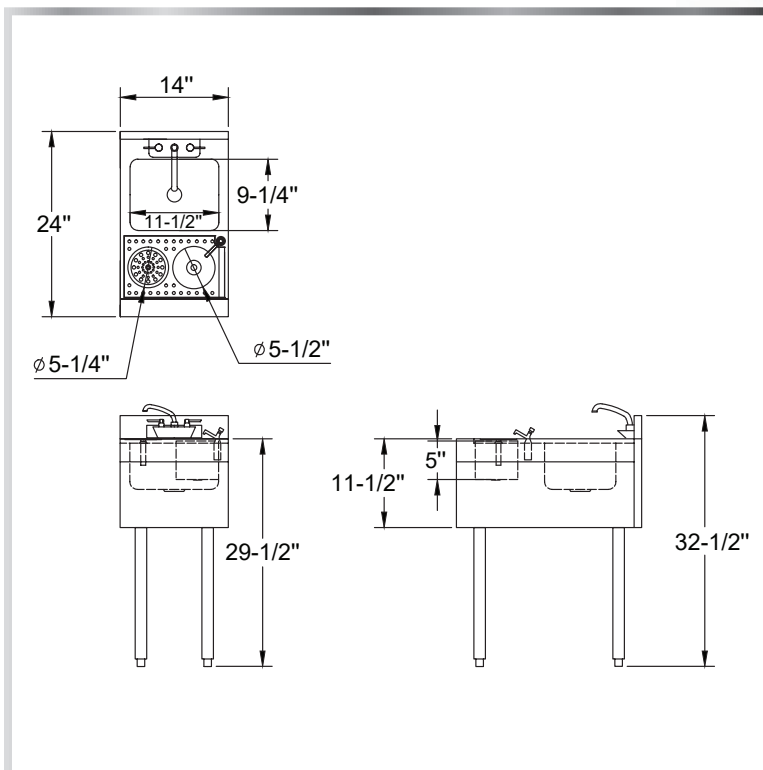

UNDERBAR MIXOLOGY UNIT

UNDERBAR - MIXOLOGY STATIONS

MATERIALS

- 18 Gauge 304 Series Stainless Steel; Fabricated
- Stainless Steel Legs and Bullet Feet

FEATURES

- 11-1/2" x 9-1/4" x 6" Sink Bowl
- 4" On-Center Wall-Mounted Faucet Holes (Faucet Included)
- Push-Down Rinse Faucet Included
- Draining Dipper Well (Faucet NOT Included)

MODEL NUMBER

UMRDS-1424

LENGTH

14"

WIDTH

24"