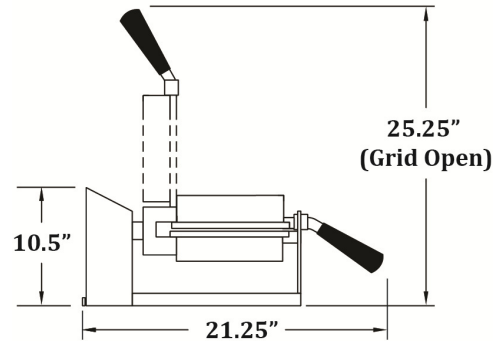

## Specifications

Operator End View

Side View

### Overall Dimensions:

**Width:** 10"

**Depth:** 21.25"

**Height:** 10.5"

(Dimensions w/grids in closed position.)