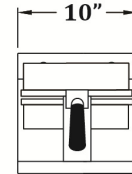

## Specifications

Operator End View

Side View

### Overall Dimensions:

**Width:** 10"

**Depth:** 21.25"

**Height:** 10.5"

(Dimensions w/grids in closed position.)