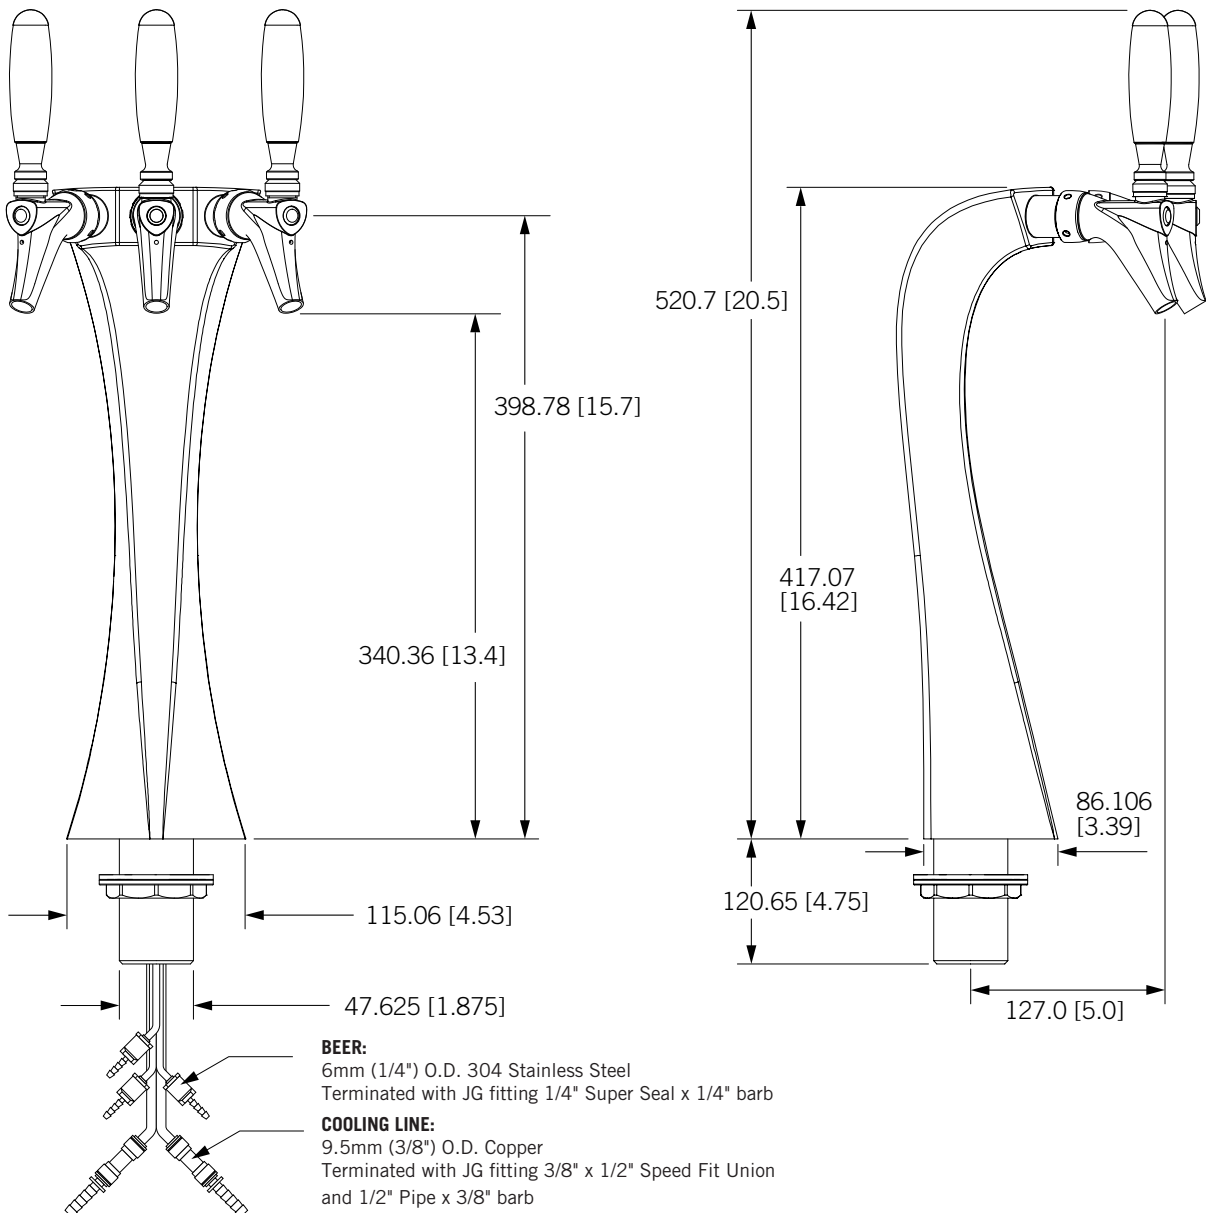

- A distinctive tower with crisp lines defining its shape.
- All stainless steel product contact.
- Available in either glycol cooled or air cooled.

E-G5-3-C-A

Chrome (Air Cooled)

E-G5-3-C-G

Chrome (Glycol Cooled)

Medallion Version Available: E-G5-3-C-G-M*

Faucet knobs not included.

Part No.	Faucets	Finish	Dispense System	Shipping Weight
<input type="checkbox"/> E-G5-3-C-A	3	Chrome	Air Cooled	TBD
<input type="checkbox"/> E-G5-3-C-G	3	Chrome	Glycol Cooled	TBD

Medallion Version Available: E-G5-3-C-G-M*

Dimensions

Toll-Free: 1-866-327-4159
www.micromatic.com

West

19791 Bahama St.
Northridge, CA 91324
Tel. (818) 701-9765
Fax. (818) 701-9844

Central

10726 North Second St.
Machesney Park, IL 61115
Tel. (815) 968-7557
Fax. (815) 968-0363