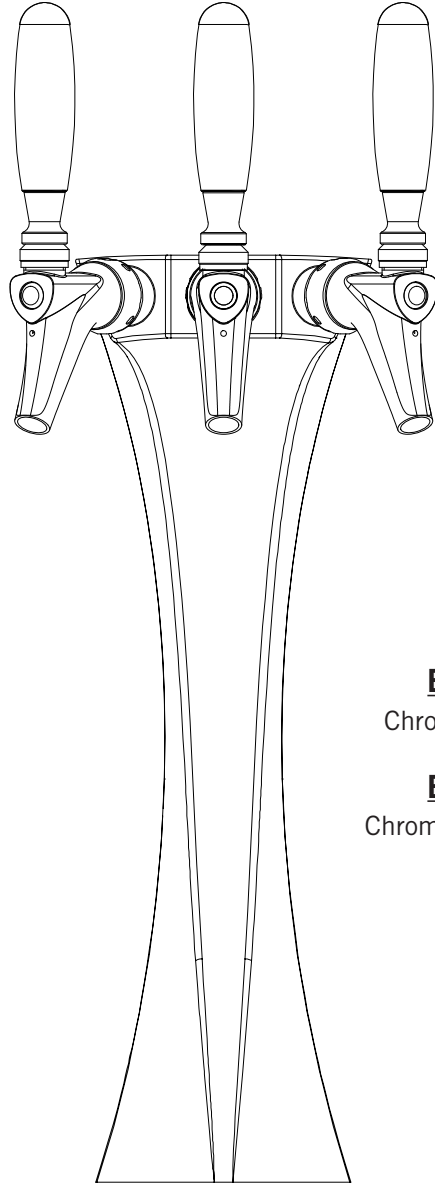

- A distinctive tower with crisp lines defining its shape.
- All stainless steel product contact.
- Available in either glycol cooled or air cooled.

E-G5-3-C-A

Chrome (Air Cooled)

E-G5-3-C-G

Chrome (Glycol Cooled)

Medallion Version Available: E-G5-3-C-G-M*

Faucet knobs not included.

Part No.	Faucets	Finish	Dispense System	Shipping Weight
<input type="checkbox"/> E-G5-3-C-A	3	Chrome	Air Cooled	TBD
<input type="checkbox"/> E-G5-3-C-G	3	Chrome	Glycol Cooled	TBD

Medallion Version Available: E-G5-3-C-G-M*

Dimensions

Toll-Free: 1-866-327-4159
www.micromatic.com

West

19791 Bahama St.
Northridge, CA 91324
Tel. (818) 701-9765
Fax. (818) 701-9844

Central

10726 North Second St.
Machesney Park, IL 61115
Tel. (815) 968-7557
Fax. (815) 968-0363