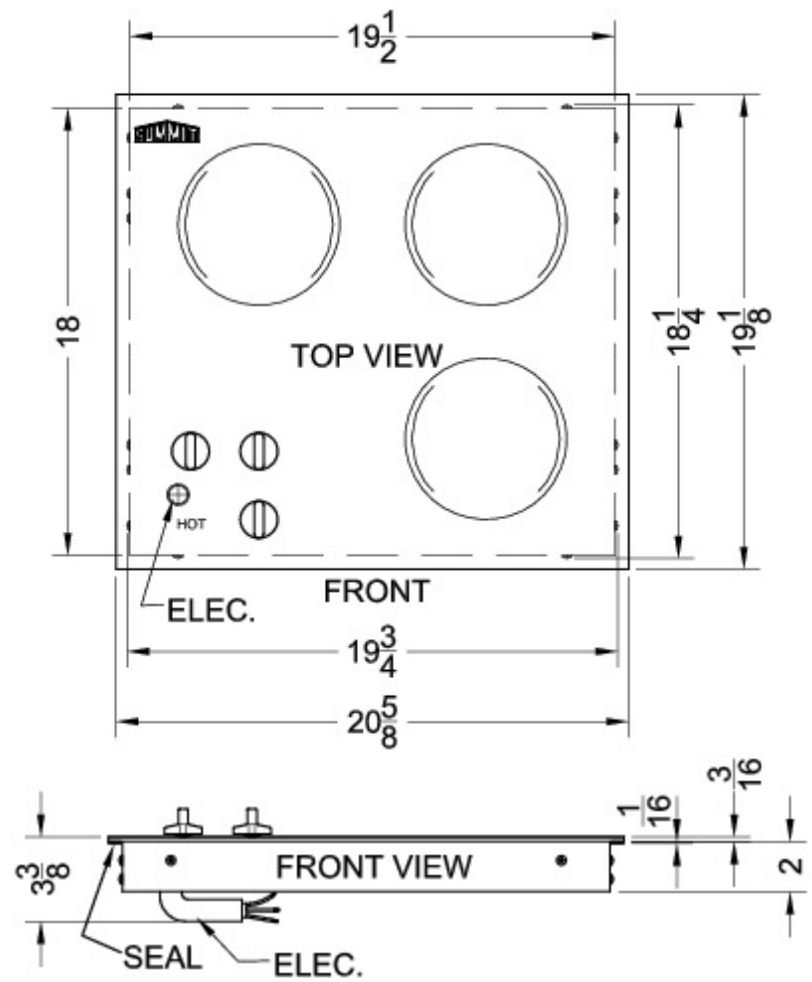

Residual heat indicator light

Indicates when surface is still hot to touch

Designed for built-in installation

Fits counter cutout sizes that are 19 7/8" wide by 18 3/8" deep

Specifications:

Cutout Height	3.38"
Cutout Width	19.88"
Cutout Depth	18.38"
Height	3.38"
Width	20.63"
Depth	19.13"
Shipping Weight	50.0 lbs.
US Electrical Safety	UL
Canadian Electrical Safety	ULC
Voltage/Frequency	220 V AC/60 Hz
Burner Temperature Control	Dial
Burner Type	Glasstop
Heating Type	Radiant
Surface Type	Glass
Number of Burners	3
Parts/Labor Warranty	1 Year