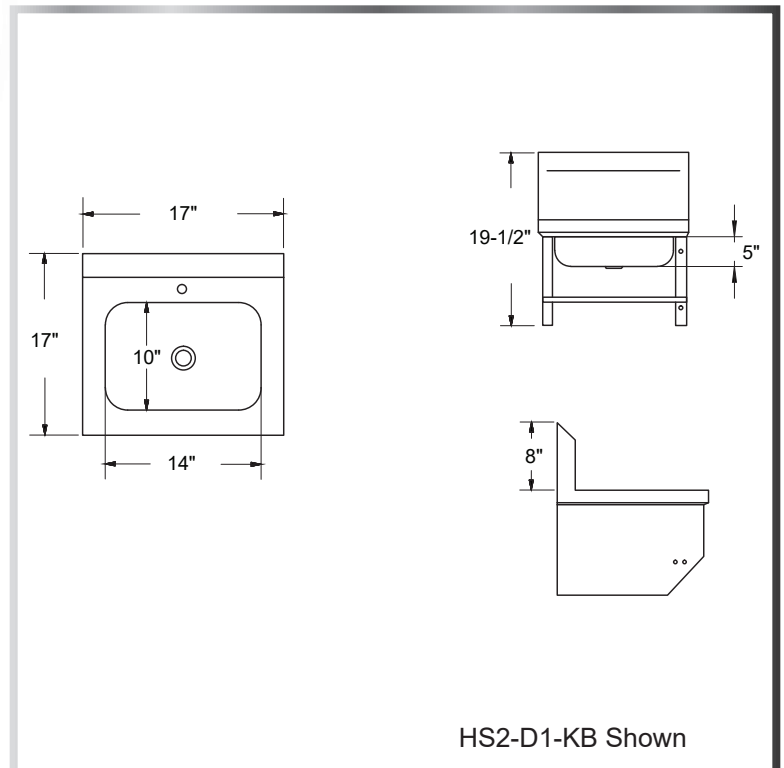

DECK-MOUNT HAND SINK

SINKS - HAND

MATERIALS

- 18 Gauge 304 Series Stainless Steel; Fabricated

FEATURES

- Deck-Mounted Faucet Hole
 - 8" Backsplash
- Knee Valve Bracket For Hands-Free Operation
 - Stainless Side Skirts
- Drain Basket Included (STN-2)
- * Has Side And Backsplashes

MODEL NUMBER	HAND SINK SIZE
HS2-D1-KB	14" x 10" x 5"
HS2-D1-LR-KB*	14" x 10" x 5"