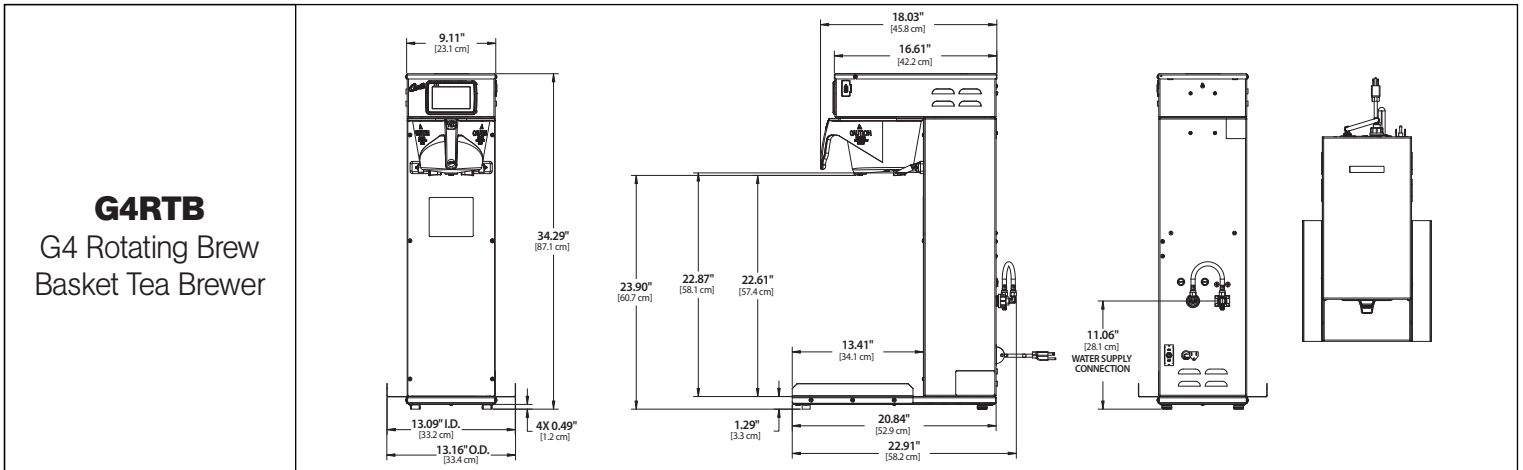

G4RTB Rotating Brew Basket Tea Brewer

G4RTB

G4 Rotating Brew Basket Tea Brewer
(Dispensers sold separately)

■ Features

- Generation Four (G4) Digital Control Module
- Large, 4.3" Touch Screen
- Icon-Driven Interface
- Easily Brew Multiple Teas from One Brewer
- Rotating Brew Basket and Dual Dilution Spouts
- "Fast Brew" Option
- Easily Adjust Time, Volume, Temperature and More
- Cold Water Brew Lock Out
- Built-in Self Diagnostic System

Perfecting the art of brewing since 1941

G4RTB Rotating Brew Basket Tea Brewer

Specifications

MODEL #	DESCRIPTION	HEIGHT x WIDTH x DEPTH	BREWER FILL WEIGHT	BREWED GAL/HR
G4RTB	G4 Rotating Brew Basket Tea Brewer	34.29" x 13.16" x 22.91"	280.9 lbs.	12.0