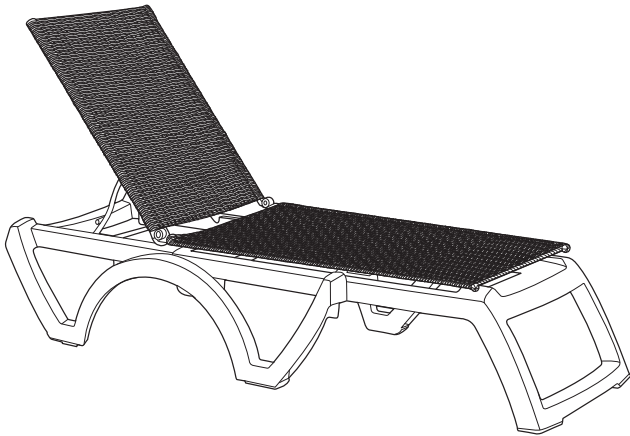

Java All-Weather Wicker Chaise

Spare Parts