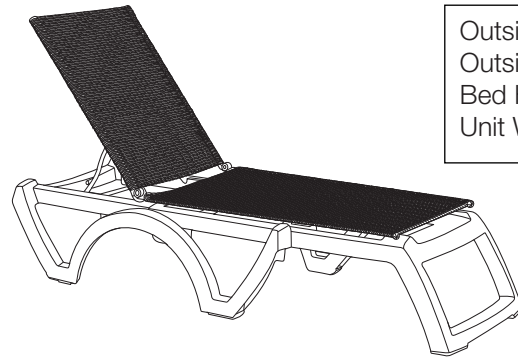

View Product

Outside Length: 73.5"  
 Outside Width: 27.5"  
 Bed Height: 15"  
 Unit Weight: 26.1 lbs

# Java All-Weather Wicker Chaise

## Product Specifications

Product Description	Reference Number	Color	UPC Code 014306	Pack Weight Each (lbs.)	Master Pack	Master Pack Volume (cu. ft)
Java All-Weather Wicker Chaise	UT436037	Bronze/Bronze	946405	28.58	16	127.71
	UT634037	Bronze/Bronze	946405	37.50	2	40.44
	UT436181	Fr. Taupe/Fr. Taupe	946412	28.58	16	127.71
	UT634181	Fr. Taupe/Fr. Taupe	946412	37.50	2	40.44