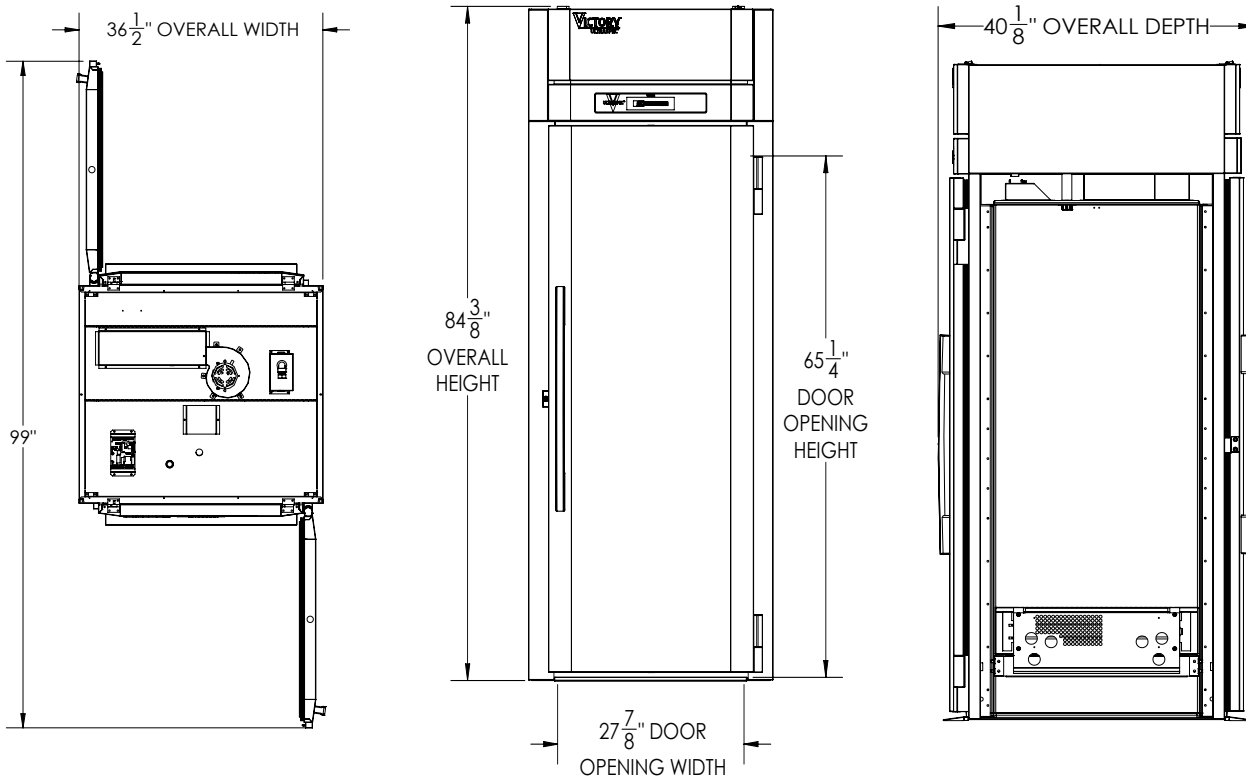

We reserve the right to change specifications and product design without notice. Such revisions do not entitle the buyer to corresponding changes, improvements, additions or replacements for previously purchased equipment. Dimensional tolerances +/- 1/4". Metric dimensions (MM)

12" Top clearance is required

CHARACTERISTICS		ELECTRICAL DATA		SHIPPING DETAILS	
Net Capacity (cubic ft.)	38.7	Cabinet Voltage	208-240/60/1	Height	88"
Width, Overall (in.)	36 1/2"	Total Amperes	6.8	Width	45"
Depth, Overall (with handle)	40 1/8"	NEMA Plug	6-20P	Depth	45"
Height Overall	84 3/8"	HEATING DATA		Crated Weight	388 lbs
Depth, Door Open 90°	99"	Heater Watts	1500		
Door Openings (in.)	27 7/8" x 65 1/4"				
No. Of Doors	2				

3779 Champion Blvd, Winston-Salem, NC 27105 | ph: (888) 845-9800 | fax: (800) 253-5168

Sales@VictoryRefrigeration.com | VictoryRefrigeration.com

Rev. 10/22/24 Printed in U.S.A.