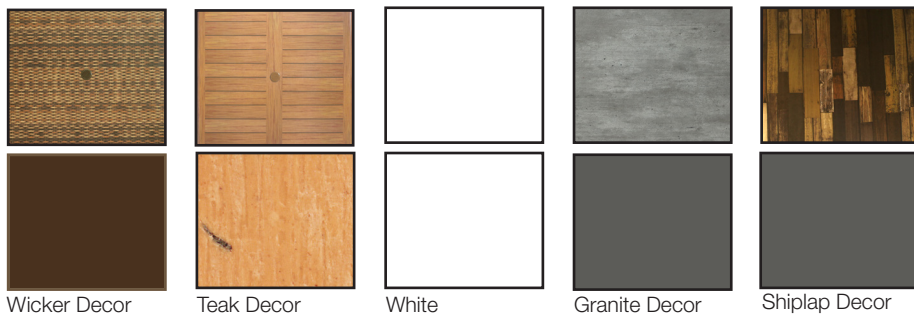

View Product

Height:	28.6"
Width:	32" or 36"
Length:	32" or 36"
Unit Weight:	34.2 & 49.5 lbs

Atlanta 32" & 36" Square Pedestal Tables

Product Specifications

Product Description	Reference Number	Color	UPC Code 014306	Pack Weight Each (lbs.)	Master Pack	Master Pack Volume (cu. ft)
Atlanta 32" Square Pedestal Tables	UT370018	Wicker Decor	936826	37.50	1	5.26
	UT370008	Teak Decor	936819	37.50	1	5.26
	UT370004	White	936802	37.50	1	5.26
	UT370038	Granite Decor	936789	37.50	1	5.26
	UT370720	Shiplap Decor	936796	37.50	1	5.26
Atlanta 36" Square Pedestal Tables	UT375018	Wicker Decor	936871	46.30	1	6.74
	UT375008	Teak Decor	936864	46.30	1	6.74
	UT375004	White	936857	46.30	1	6.74
	UT375720	Shiplap	936840	46.30	1	6.74

Features & Benefits Warranty: 2 Yrs.

- Large 4-prong pedestal base for stability.
- Base is constructed of 100% prime resin.
- Umbrella hole with cap to fit any Grosfillex® umbrella with a 1 ½" pole.
- Easy to clean with soap & water or a mild detergent.
- Table base will accommodate the Grosfillex® resin umbrella base with filling cap.

The Atlanta 32" & 36" Square Pedestal Tables are perfect for fine outdoor dining. Their hard, smooth molded melamine seamless surfaces are available in a variety of rich decors and promise no gaps, cracks or graying with age. Built to hold up under the harshest weather conditions, the Atlanta tables are UV resistant and impervious to salt air and chlorine.