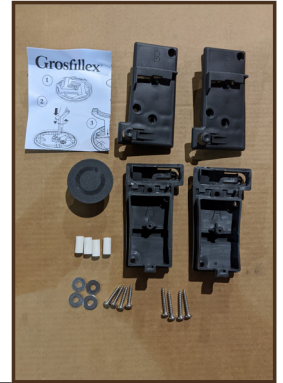

## Spare Parts

Umbrella Plug USSP0027 to USSP0032

Hardware Kit & Brackets -  
USSP0017 and USSP0018

Brace Insert - USSP0001 to USSP0007

Hinge

Hardware Kit & Footpads - USSP0210 & USSP0213

2 fixed, 2 adjustable  
Footpads