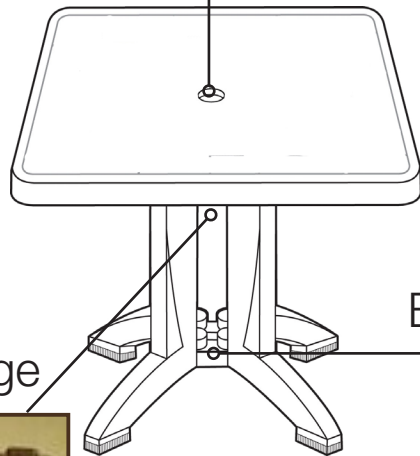

Atlanta 32" & 36" Sq. Pedestal Tables

Spare Parts

Umbrella Plug USSP0027 to USSP0032

Hardware Kit & Brackets -
USSP0017 and USSP0018