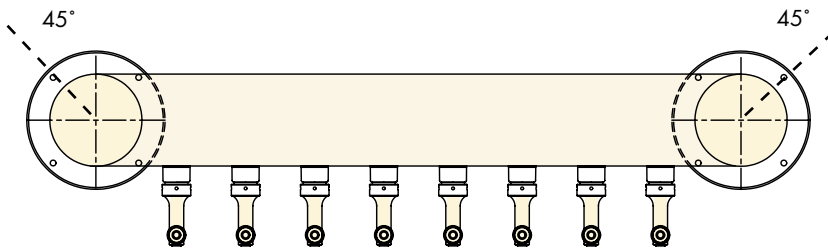

# Specifications

Micro Matic reserves the right to change specifications without notice. **AUTOQUOTES**

Part No.	Faucets	Finish	Dispense System	Shipping Weight	Box Dimensions
<input type="checkbox"/> <b>METRO-H-8PSSKR*</b>	8	Polished S/S	Kool-Rite (Glycol)	18 kg 40 lbs	1143mm L x 914mm W x 406mm H 45"L x 36 1/2"W x 16"H
<input type="checkbox"/> <b>METRO-H-8PVDKR*</b>	8	PVD Brass	Kool-Rite (Glycol)	18 kg 40 lbs	1143mm L x 914mm W x 406mm H 45"L x 36 1/2"W x 16"H

# Dimensions

**BEER:**  
6.4mm (1/4") O.D. Stainless Steel  
with 7.94mm - 9.52mm (5/16" - 3/8") Barb Fittings

**GLYCOL:**  
9.52mm (3/8") O.D. Copper  
with 9.52mm (3/8") Barb Fittings

Copyright ©2012 Micro Matic USA, Inc. All Rights Reserved. 00017-D0312