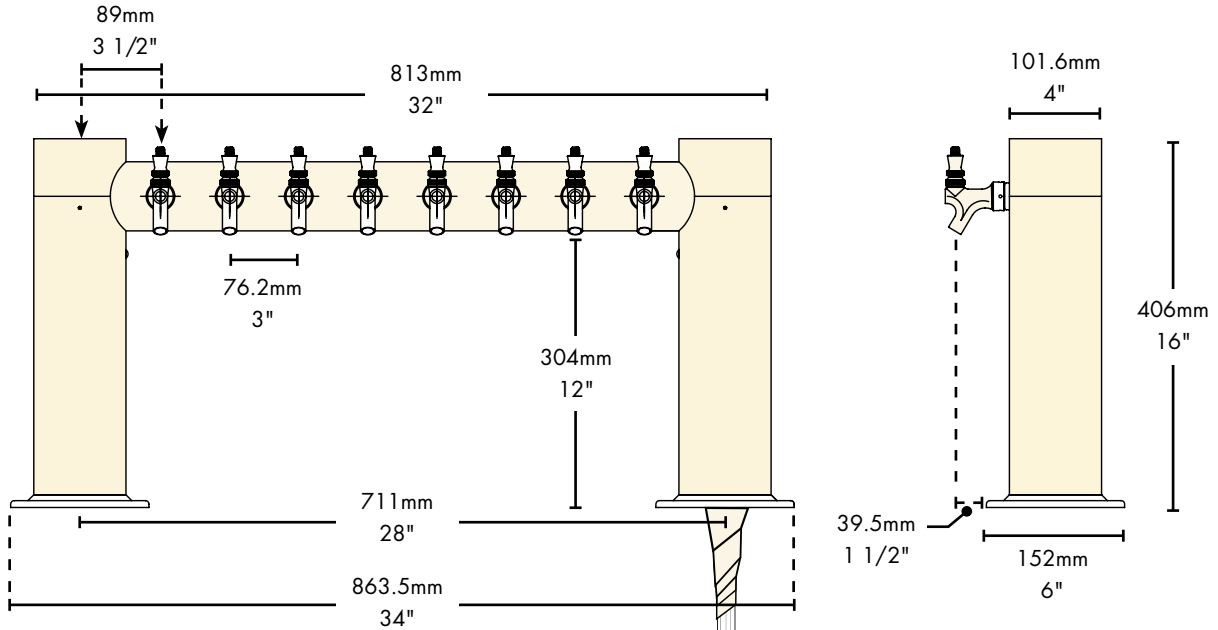

# Specifications

Micro Matic reserves the right to change specifications without notice. **AUTOQUOTES**

Part No.	Faucets	Finish	Dispense System	Shipping Weight	Box Dimensions
<input type="checkbox"/> <b>METRO-H-8PSSKR*</b>	8	Polished S/S	Kool-Rite (Glycol)	18 kg 40 lbs	1143mm L x 914mm W x 406mm H 45"L x 36 1/2"W x 16"H
<input type="checkbox"/> <b>METRO-H-8PVDKR*</b>	8	PVD Brass	Kool-Rite (Glycol)	18 kg 40 lbs	1143mm L x 914mm W x 406mm H 45"L x 36 1/2"W x 16"H

# Dimensions

**BEER:**  
6.4mm (1/4") O.D. Stainless Steel  
with 7.94mm - 9.52mm (5/16" - 3/8") Barb Fittings

**GLYCOL:**  
9.52mm (3/8") O.D. Copper  
with 9.52mm (3/8") Barb Fittings

Copyright ©2012 Micro Matic USA, Inc. All Rights Reserved. 00017-D0312