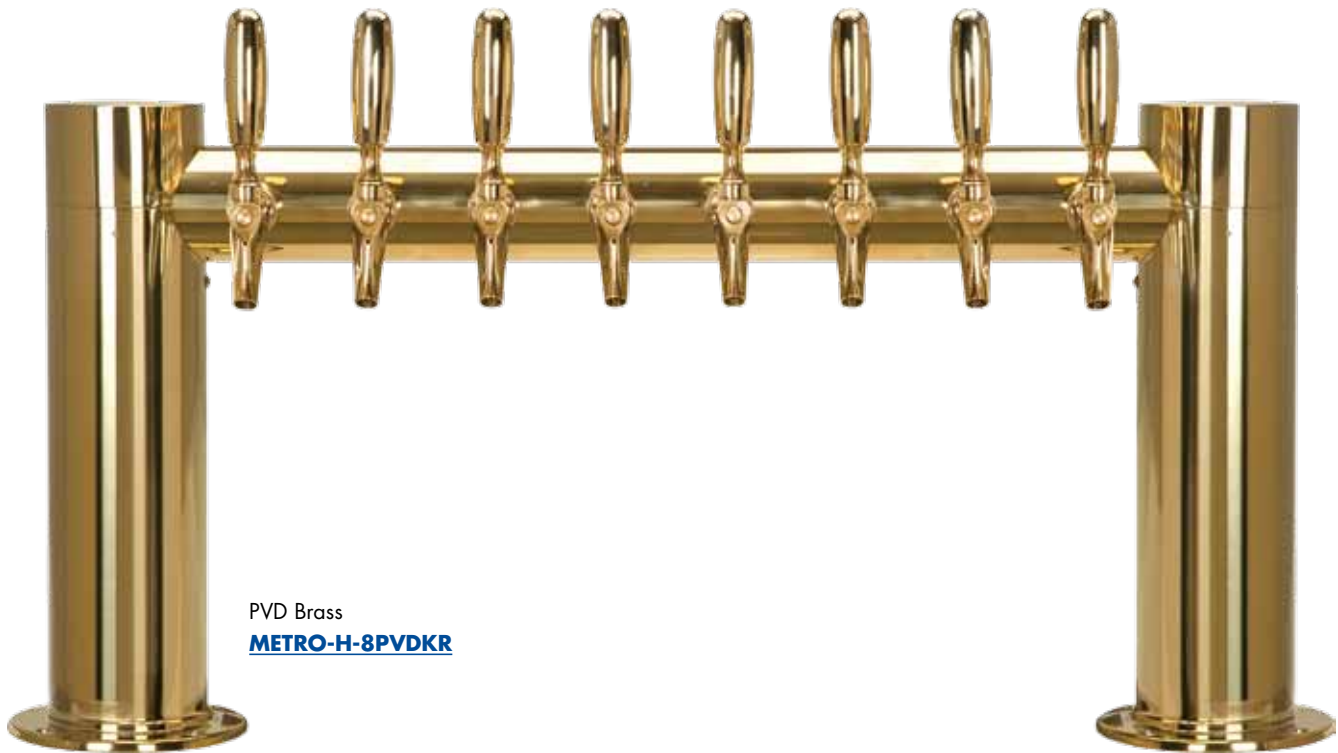

- Metropolis draft towers have a distinctive art deco style.
- The draft tower is a marketing tool, not just a bar fixture.
- Exterior finish will provide years of durable service.
- All stainless steel contact with the beer for the ultimate in draft purity.

PVD Brass  
**METRO-H-8PVDKR**

Stainless Steel  
**METRO-H-8PSSKR**

### Features

Faucet knobs not included.

PVD Brass  
Tarnish Free.

Certified  
by the National  
Sanitation Foundation.

Stainless Steel  
beer contact for the pure  
taste of fresh draft beer.

The integrated Kool-Rite module provides optimum cooling at the point of dispense. The module construction makes the installation process as simple as PLUG "N" POUR.

# Specifications

Micro Matic reserves the right to change specifications without notice. **AUTOQUOTES**

Part No.	Faucets	Finish	Dispense System	Shipping Weight	Box Dimensions
<input type="checkbox"/> <b>METRO-H-8PSSKR*</b>	8	Polished S/S	Kool-Rite (Glycol)	18 kg 40 lbs	1143mm L x 914mm W x 406mm H 45"L x 36 1/2"W x 16"H
<input type="checkbox"/> <b>METRO-H-8PVDKR*</b>	8	PVD Brass	Kool-Rite (Glycol)	18 kg 40 lbs	1143mm L x 914mm W x 406mm H 45"L x 36 1/2"W x 16"H