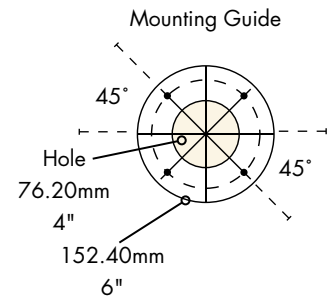

# Specifications

Micro Matic reserves the right to change specifications without notice. **AUTOQUOTES**

Part No.	Faucets	Finish	Dispense System	Shipping Weight	Box Dimensions
<input type="checkbox"/> <b>METRO-H-8PSSKR*</b>	8	Polished S/S	Kool-Rite (Glycol)	18 kg 40 lbs	1143mm L x 914mm W x 406mm H 45"L x 36 1/2"W x 16"H
<input type="checkbox"/> <b>METRO-H-8PVDKR*</b>	8	PVD Brass	Kool-Rite (Glycol)	18 kg 40 lbs	1143mm L x 914mm W x 406mm H 45"L x 36 1/2"W x 16"H

# Dimensions

**BEER:**  
6.4mm (1/4") O.D. Stainless Steel  
with 7.94mm - 9.52mm (5/16" - 3/8") Barb Fittings

**GLYCOL:**  
9.52mm (3/8") O.D. Copper  
with 9.52mm (3/8") Barb Fittings

Copyright ©2012 Micro Matic USA, Inc. All Rights Reserved. 00017-D0312