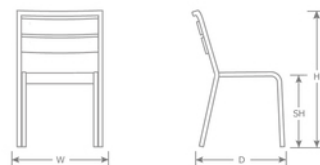

DETAILS

H	W	D	Lbs
30.5"	18.5"	21"	11

Outdoor/Indoor Side Chair

Wood-Look Aluminum Slats

Frame: Aluminum - Brushed

Seat/Back: Aluminum Slats

Stackability: 4

SHIPPING