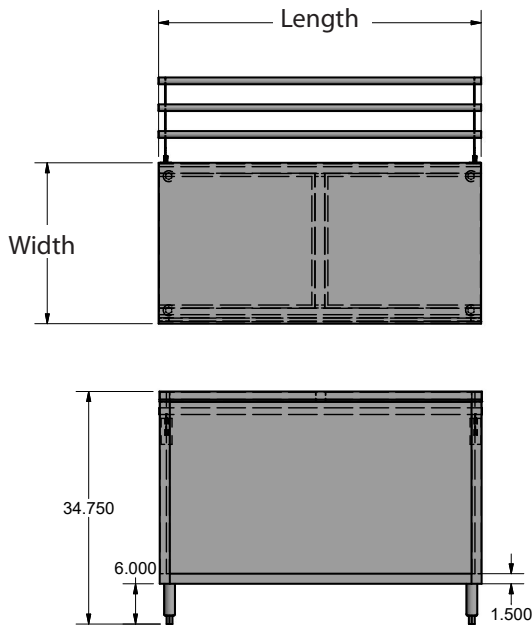

Features:

- 34^{3/4}" Height
- Drop Shelf for serving trays
- 3-10 day lead time

Material:

- 14 Gauge Stainless Steel Top
- 18 ga. Stainless Steel Body
- Standard Stainless Steel Legs

24" Deep Cabinet	Base Model No Doors	Product Weight (lbs)	Sliding Doors	Product Weight (lbs)	Hinged Doors	Product Weight (lbs)	Hinged Doors with Lock	Product Weight (lbs)
24" x 48"	SECT-2448	135.00	SECT-2448S	171.00	SECT-2448H	170.00	SECT-2448HL	170.00
24" x 60"	SECT-2460	141.00	SECT-2460S	182.00	SECT-2460H	182.00	SECT-2460HL	182.00
24" x 72"	SECT-2472		SECT-2472S	215.00	SECT-2472H	215.00	SECT-2472HL	215.00

30" Deep Cabinet	Base Model No Doors	Product Weight (lbs)	Sliding Doors	Product Weight (lbs)	Hinged Doors	Product Weight (lbs)	Hinged Doors with Lock	Product Weight (lbs)
30" x 48"	SECT-3048	135.00	SECT-3048S	171.00	SECT-3048H	171.00	SECT-3048HL	171.00
30" x 60"	SECT-3060	160.00	SECT-3060S	204.00	SECT-3060H	204.00	SECT-3060HL	204.00
30" x 72"	SECT-3072	232.00	SECT-3072S	285.00	SECT-3072H	285.00	SECT-3072HL	285.00