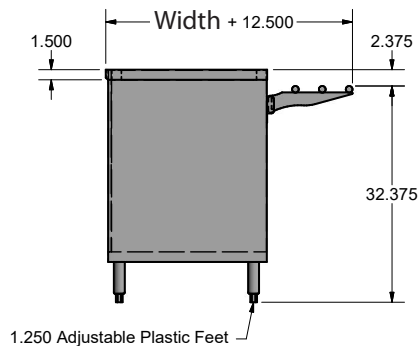

Features:

- 34^{3/4}" Height
- Drop Shelf for serving trays
- 3-10 day lead time

Material:

- 14 Gauge Stainless Steel Top
- 18 ga. Stainless Steel Body
- Standard Stainless Steel Legs

24" Deep Cabinet	Base Model No Doors	Product Weight (lbs)	Sliding Doors	Product Weight (lbs)	Hinged Doors	Product Weight (lbs)	Hinged Doors with Lock	Product Weight (lbs)
24" x 48"	SECT-2448	135.00	SECT-2448S	171.00	SECT-2448H	170.00	SECT-2448HL	170.00
24" x 60"	SECT-2460	141.00	SECT-2460S	182.00	SECT-2460H	182.00	SECT-2460HL	182.00
24" x 72"	SECT-2472		SECT-2472S	215.00	SECT-2472H	215.00	SECT-2472HL	215.00

30" Deep Cabinet	Base Model No Doors	Product Weight (lbs)	Sliding Doors	Product Weight (lbs)	Hinged Doors	Product Weight (lbs)	Hinged Doors with Lock	Product Weight (lbs)
30" x 48"	SECT-3048	135.00	SECT-3048S	171.00	SECT-3048H	171.00	SECT-3048HL	171.00
30" x 60"	SECT-3060	160.00	SECT-3060S	204.00	SECT-3060H	204.00	SECT-3060HL	204.00
30" x 72"	SECT-3072	232.00	SECT-3072S	285.00	SECT-3072H	285.00	SECT-3072HL	285.00