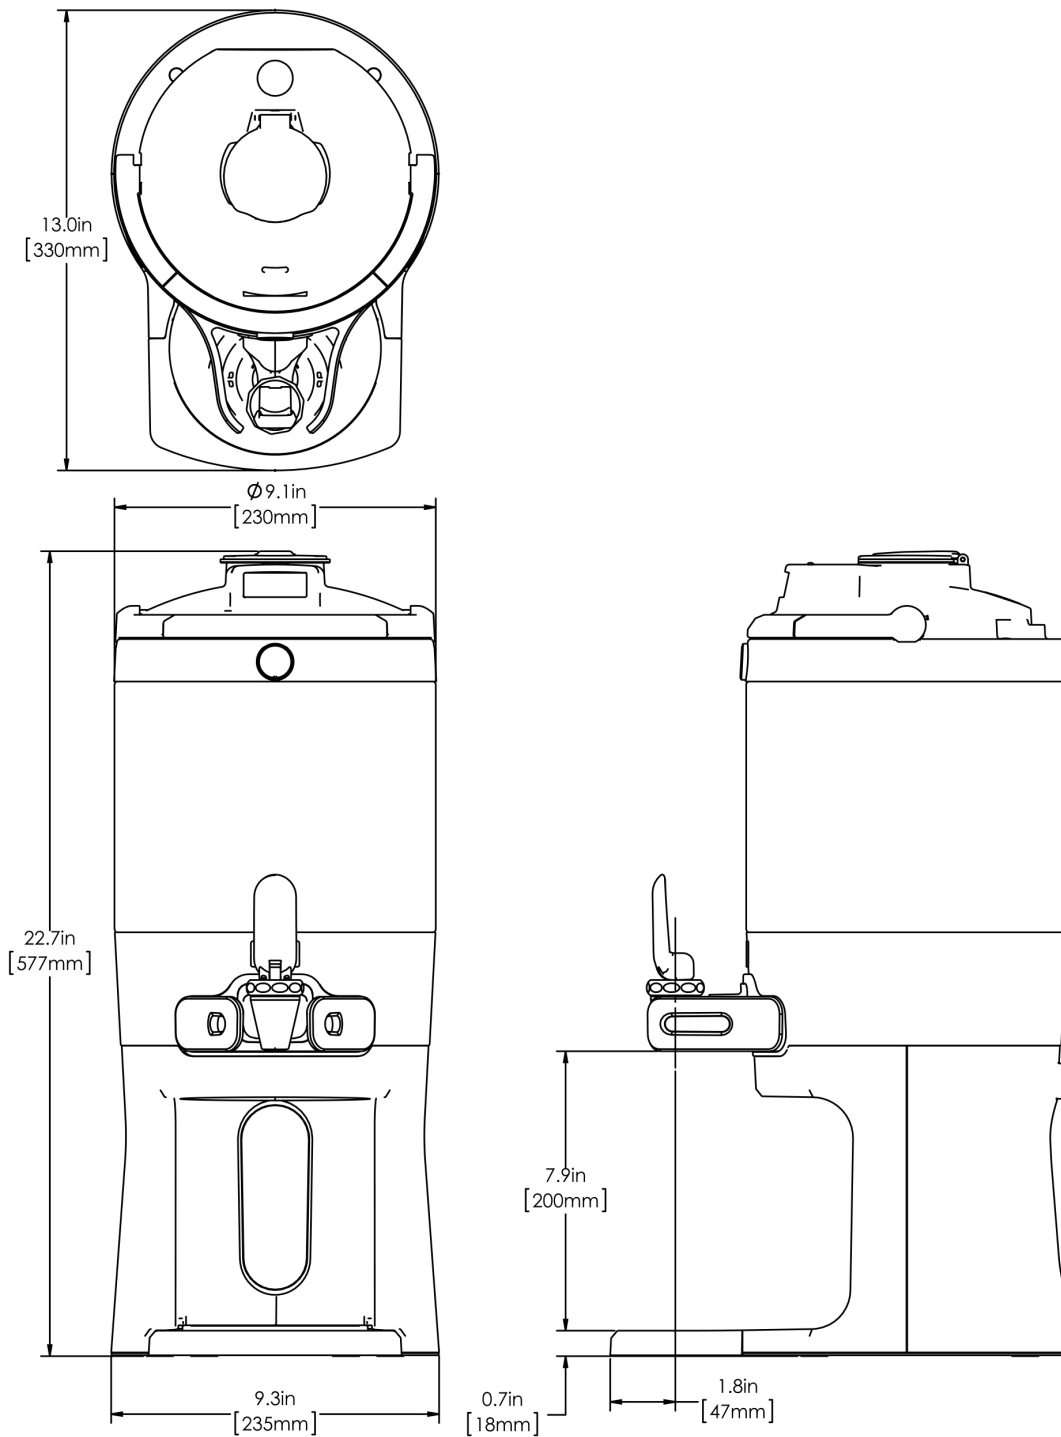

# 1.5Gal(5.7L) TF Srvr w/Base, DSG GEN3

Height: 22.7" Width: 9.3" Depth: 13.0"  
(57.7cm) (23.6cm) (33.0cm)

- Digital sight gauge operates on four easily replaceable AAA batteries with an average 1-year lifespan: display shows low battery symbol when replacement is needed
- Unique lid design allows the display to be forward or rear facing
- Volume indicator displays how much coffee is left inside the server
- Four-hour digital count-up timer
- Vacuum insulated to keep coffee hot for hours
- Brew-through design with flip lid cover
- Soft-grip bail handle for easy transportation
- Self-locking stand allows for multiple brewing and serving options
- Large cup clearance allows for dispensing into cups, decanters and thermal carafes
- Sturdy aluminum faucet guard keeps faucet area clean and protected
- Drip tray is easily removed for cleaning or to provide extra clearance for dispensing into pitchers
- Fast flow faucet
- Ideal for use with Twin or Single Infusion Series Brewers

## Holding Capacity

English	Metric
192 oz.	5.7 L

 **WARNING:**

BUNN® reserves the right to change specifications and product design without notice. Such revisions do not entitle the buyer to corresponding changes, improvements, additions or replacements for previously purchased equipment. For most current specifications and other info visit [bunn.com](http://bunn.com).

Last Updated:  
09/21/2023

	Unit			Shipping				
	Height	Width	Depth	Height	Width	Depth	Weight	Volume
English	22.7 in.	9.3 in.	13.0 in.	15.3 in.	11.9 in.	25.2 in.	14.600 lbs	2.654 ft <sup>3</sup>
Metric	57.7 cm	23.6 cm	33.0 cm	38.7 cm	30.3 cm	64.0 cm	6.623 kgs	0.075 m <sup>3</sup>