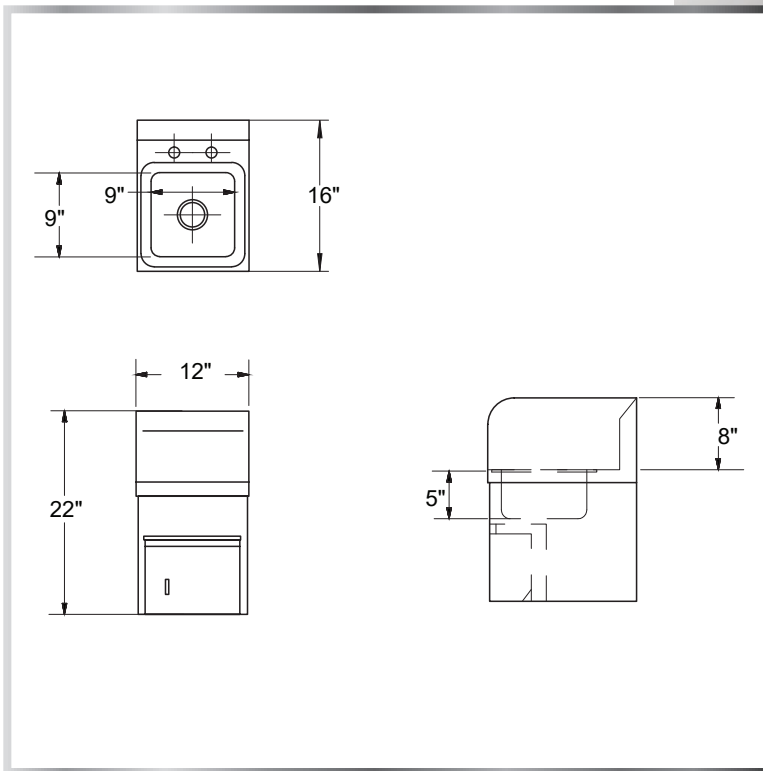

# SPACE SAVING HAND SINK

SINKS - HAND

## MATERIALS

- 18 Gauge 304 Series Stainless Steel; Fabricated

## FEATURES

- 4" On-Center Deck-Mounted Faucet Holes
- 8" Side and Backsplashes
- Includes Towel Dispenser and Drain Basket (STN-2)

**MODEL NUMBER**

HS1-D2-S

**HAND SINK SIZE**

9" x 9" x 5"