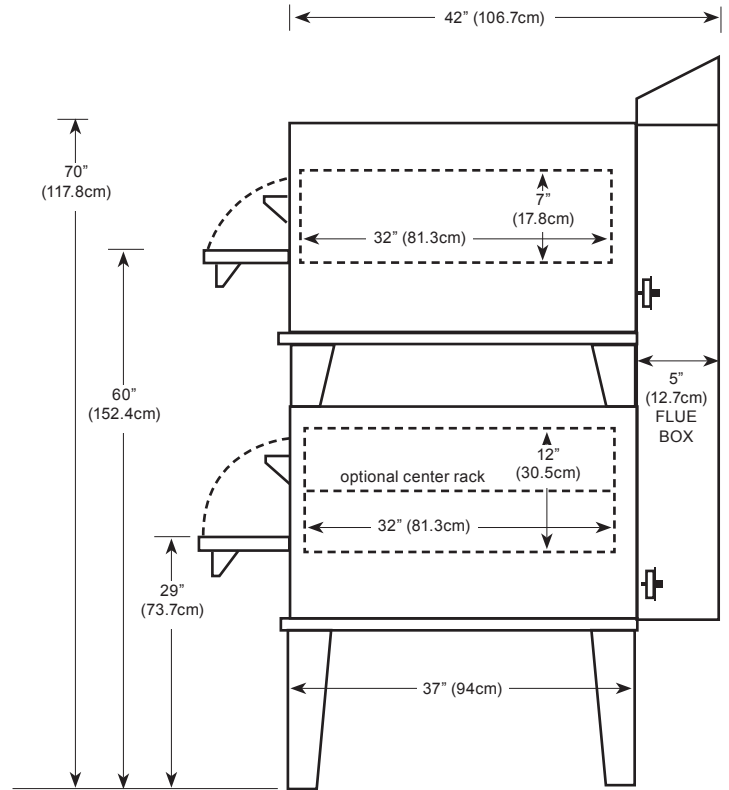

MAXIMIZER

Gas Bake & Roast Ovens

MODEL CW51/CW41B

Gas Bake/Roast Ovens can be combined with gas Pizza Ovens to meet your specific needs. Contact Peerless for details.

**FRONT VIEW
CW51/CW41B**

**SIDE VIEW
CW51/CW41B**

Floor space	50" (127cm) wide x 42" (106.7cm) deep* x 70" (177.8cm) high
Shelf size CW51B	42" (106.7cm) wide x 32" (81.3cm) deep x 12" (30.5cm) high
Shelf size CW41B	42" (106.7cm) wide x 32" (81.3cm) deep x 7" (17.8cm) high
Shipping weight	1075 lbs (487.6kg)
Capacity	Two 18"x26" bun pans per section
Gas	Maximum 60,000 BTU input each (2)
Maximum opening required for installation: 25"	* Handle adds 2.5"(6.4cm) to depth