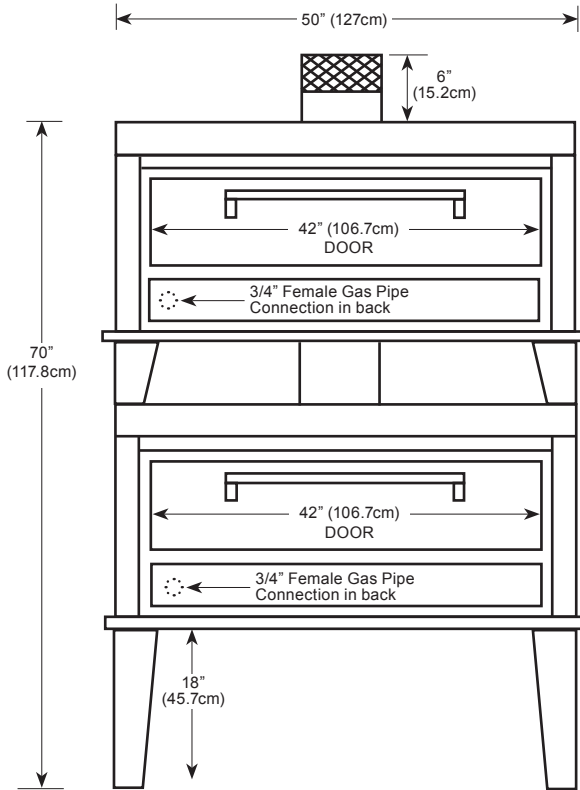

MAXIMIZER

Gas Bake & Roast Ovens

MODEL CW51/CW41B

Gas Bake/Roast Ovens can be combined with gas Pizza Ovens to meet your specific needs. Contact Peerless for details.

**FRONT VIEW
CW51/CW41B**