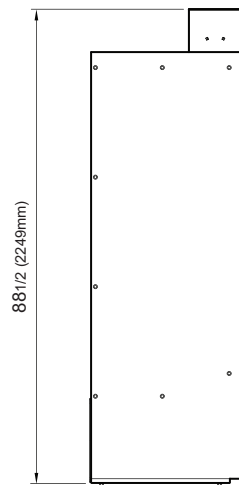

Security Cover for TOM-E

Open Display Merchandisers
 Security Covers - Hard Plastic Type

SCM-E(B)

SCM-E (White)

SCM-EB (Black)

SIDE VIEW

FRONT VIEW

SCM-E(B) Plan View

SIDE VIEW

FRONT VIEW

Covered TOM-E

	Dimension (W x D x H) (in.)	Shipping Dimension (W x D x H) (in.)	Shipping Weight (lbs.)
SCM-36-E(B)	32 7/8 x 11 1/4 x 64 1/4	61 7/8 x 16 1/2 x 14 1/2	81
SCM-48-E(B)	44 7/8 x 11 1/4 x 64 1/4	61 7/8 x 16 1/2 x 14 1/2	92
SCM-60-E(B)	56 7/8 x 11 1/4 x 64 1/4	61 7/8 x 16 1/2 x 14 1/2	103
SCM-72-E(B)	67 7/8 x 11 1/4 x 64 1/4	77 3/8 x 16 1/2 x 14 1/2	106