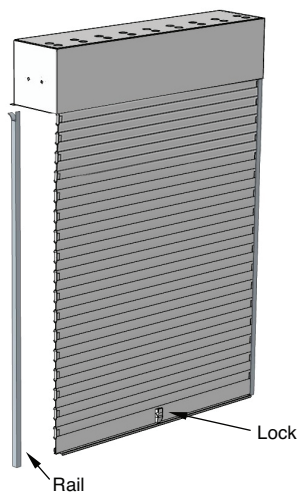

Security Cover for TOM-E

Open Display Merchandisers
 Security Covers - Hard Plastic Type

SCM-E(B)

SCM-E (White)

SCM-EB (Black)

SIDE VIEW

FRONT VIEW

SCM-E(B) Plan View

SIDE VIEW

FRONT VIEW

Covered TOM-E

	Dimension (W x D x H) (in.)	Shipping Dimension (W x D x H) (in.)	Shipping Weight (lbs.)
SCM-36-E(B)	32 7/8 x 11 1/4 x 64 1/4	61 7/8 x 16 1/2 x 14 1/2	81
SCM-48-E(B)	44 7/8 x 11 1/4 x 64 1/4	61 7/8 x 16 1/2 x 14 1/2	92
SCM-60-E(B)	56 7/8 x 11 1/4 x 64 1/4	61 7/8 x 16 1/2 x 14 1/2	103
SCM-72-E(B)	67 7/8 x 11 1/4 x 64 1/4	77 3/8 x 16 1/2 x 14 1/2	106