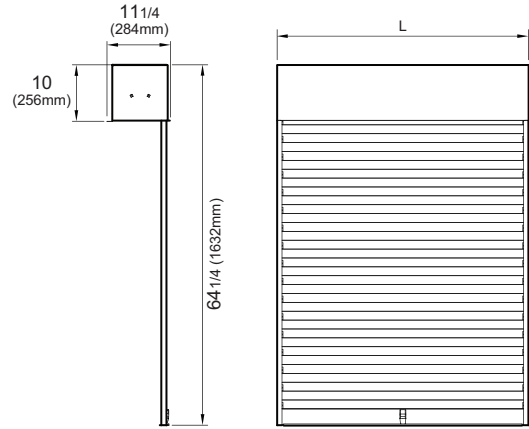

Security Cover for TOM-E

Open Display Merchandisers
 Security Covers - Hard Plastic Type

SCM-E(B)

SCM-E (White)

SCM-EB (Black)

SIDE VIEW

FRONT VIEW

SCM-E(B) Plan View

SIDE VIEW

FRONT VIEW

Covered TOM-E

	Dimension (W x D x H) (in.)	Shipping Dimension (W x D x H) (in.)	Shipping Weight (lbs.)
SCM-36-E(B)	32 7/8 x 11 1/4 x 64 1/4	61 7/8 x 16 1/2 x 14 1/2	81
SCM-48-E(B)	44 7/8 x 11 1/4 x 64 1/4	61 7/8 x 16 1/2 x 14 1/2	92
SCM-60-E(B)	56 7/8 x 11 1/4 x 64 1/4	61 7/8 x 16 1/2 x 14 1/2	103
SCM-72-E(B)	67 7/8 x 11 1/4 x 64 1/4	77 3/8 x 16 1/2 x 14 1/2	106