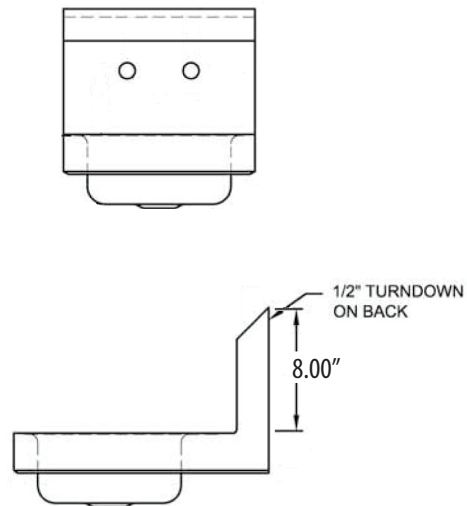

9" x 9" Splash Mount Space Saver Hand Sinks w/ P-Trap

Stainless Steel Hand Sinks

Use your smart phone to scan the above QR code to visit our website: www.bk-resources.com

Certifications:

Features:

- Wall Mounting Hardware Included
- Drain Included
- P-Trap Included
- Accommodates 4" O.C. Faucets
- Marine Edge

Options:

- Upgraded Faucets
- Other Plumbing Accessories - Call For Details

Material:

- 20 Gauge, T-304 Stainless Steel

Part Number	Unit Size (w x l)	Bowl Dim. (l x w x d)	Faucet / Spout Mounting	Included Faucet	Side Splashes	Drain Size	Product Weight (lbs)
BKHS-W-SS-PT-G	12" x 14 1/2"	9" x 9" x 5"	4" O.C. Splash	BKF-W-3G-G	-	1 7/8"	9.00
BKHS-W-SS-SS-PT-G	12" x 14 1/2"	9" x 9" x 5"	4" O.C. Splash	BKF-W-3G-G	Dual	1 7/8"	12.00