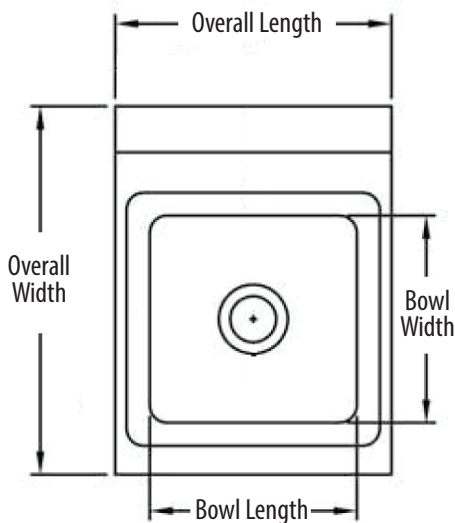

9" x 9" Splash Mount Space Saver Hand Sinks w/ P-Trap

Stainless Steel Hand Sinks

Use your smart phone to scan the above QR code to visit our website: www.bk-resources.com

Certifications:

Features:

- Wall Mounting Hardware Included
- Drain Included
- P-Trap Included
- Accommodates 4" O.C. Faucets
- Marine Edge

Options:

- Upgraded Faucets
- Other Plumbing Accessories - Call For Details

Material:

- 20 Gauge, T-304 Stainless Steel

Part Number	Unit Size (w x l)	Bowl Dim. (l x w x d)	Faucet / Spout Mounting	Included Faucet	Side Splashes	Drain Size	Product Weight (lbs)
BKHS-W-SS-PT-G	12" x 14 1/2"	9" x 9" x 5"	4" O.C. Splash	BKF-W-3G-G	-	1 7/8"	9.00
BKHS-W-SS-SS-PT-G	12" x 14 1/2"	9" x 9" x 5"	4" O.C. Splash	BKF-W-3G-G	Dual	1 7/8"	12.00