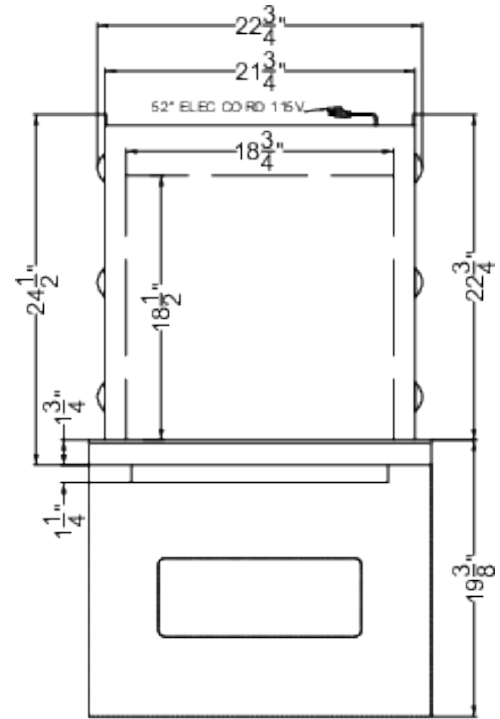

TEM715DK Specifications:

Overview

Height of Cabinet	35.0" (89 cm)
Width	24.0" (61 cm)
Depth	24.5" (62 cm)
Depth with Handle	25.75" (65 cm)
Depth with door at 90°	42.13" (107 cm)
Capacity	2.92 cu.ft. (83 L)
Door	Black
US Electrical Safety	CSA
Amps	14.6
Voltage/Frequency	115 V AC/60 Hz
Weight	135.0 lbs. (61 kg)
Shipping Weight	140.0 lbs. (64 kg)
Parts & Labor Warranty	1 Year
UPC	761101103662

Electric Walloven

Controls	Dial
Oven Light	Yes
Cooking Timer	Yes
Digital Clock	Yes
Cleaning Type	Manual
Oven Rack Qty	2
Oven Window	Yes
Interior Height	14.0" (36 cm)
Interior Width	18.75" (48 cm)
Interior Depth	18.5" (47 cm)
Cutout Height	34.18" (87 cm)
Cutout Width	22.38" (57 cm)
Cutout Depth	23.0" (58 cm)
Power Source	115V (cord included)

TOP VIEW