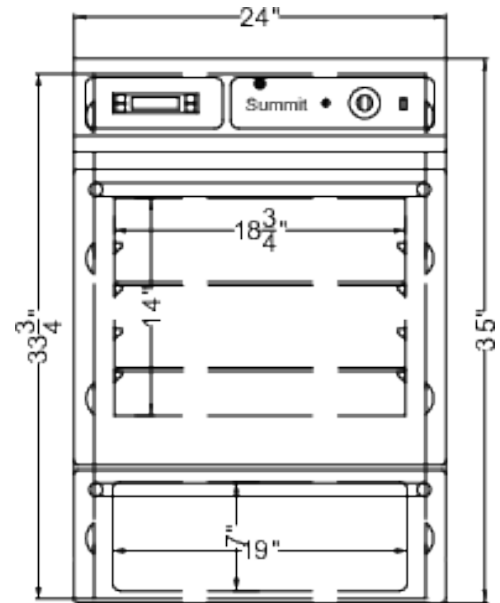

TEM715DK Specifications:

Overview

Height of Cabinet	35.0" (89 cm)
Width	24.0" (61 cm)
Depth	24.5" (62 cm)
Depth with Handle	25.75" (65 cm)
Depth with door at 90°	42.13" (107 cm)
Capacity	2.92 cu.ft. (83 L)
Door	Black
US Electrical Safety	CSA
Amps	14.6
Voltage/Frequency	115 V AC/60 Hz
Weight	135.0 lbs. (61 kg)
Shipping Weight	140.0 lbs. (64 kg)
Parts & Labor Warranty	1 Year
UPC	761101103662

Electric Walloven

Controls	Dial
Oven Light	Yes
Cooking Timer	Yes
Digital Clock	Yes
Cleaning Type	Manual
Oven Rack Qty	2
Oven Window	Yes
Interior Height	14.0" (36 cm)
Interior Width	18.75" (48 cm)
Interior Depth	18.5" (47 cm)
Cutout Height	34.18" (87 cm)
Cutout Width	22.38" (57 cm)
Cutout Depth	23.0" (58 cm)
Power Source	115V (cord included)

FRONT VIEW