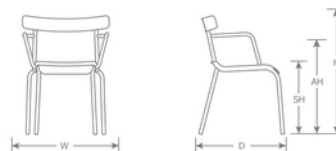

DETAILS

H	W	D	SH	AH	Lbs
30"	24"	21.5"	18"	26"	15.5

Outdoor/Indoor Stacking Armchair

E-coated powder coat finish

Frame: Tubular Steel

Seat/Back: Solid Steel

Stackability: 4

SHIPPING

Master Pack Quantity: 4

Master Pack Dimensions: 29.5"x25"x36"

Master Pack Weight: 73 Lbs.

FOB: PA 17042

Quick Ship Finishes:

Special Order Ship Finishes: