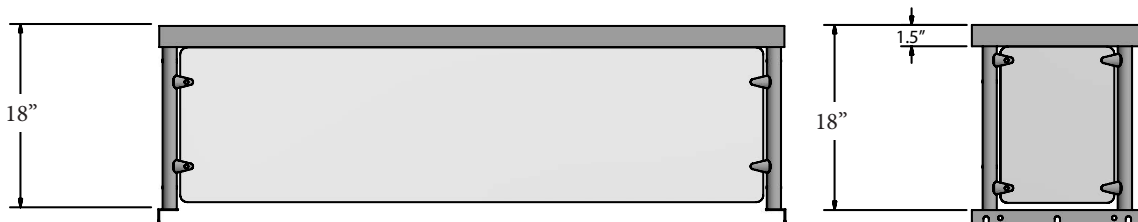

Options:

- Can be Ordered With Out Glass
- Add "-KIT" to End of Model Number
- 18" Deep Kit Variant Available

Item #	Fits
SG-FCS-36	36" Wide Tables
SG-FCS-48	48" Wide Tables
SG-FCS-60	60" Wide Tables
SG-FCS-72	72" Wide Tables

Glass Free Kits			
18" Glass Free Kit Item #		12" Glass Free Kit Item #	
Item #	Fits	Item #	Fits
SG-FCS-1836-KIT	36" Wide Tables	SG-FCS-1236-KIT	36" Wide Tables
SG-FCS-1848-KIT	48" Wide Tables	SG-FCS-1248-KIT	48" Wide Tables
SG-FCS-1860-KIT	60" Wide Tables	SG-FCS-1260-KIT	60" Wide Tables
SG-FCS-1872-KIT	72" Wide Tables	SG-FCS-1272-KIT	72" Wide Tables