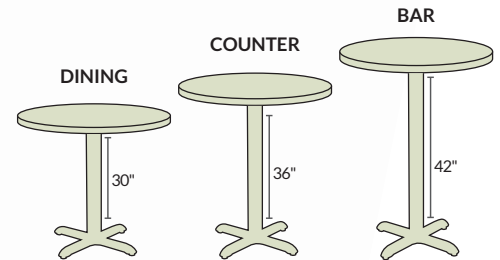

Fixed Height Café Table

Fixed Height Cafè Table Shapes

SQUARE

ROUND

RACETRACK

RECTANGLE

60° CURVE

108° CURVE

Fixed Height Café Table Specifications

3 Available Heights!

STANDARD FEATURES

HPL tops are made of 1.25" Particleboard with T-Mold

Industrial grade-8 gauge T-base and X-base designs

Pole connects to base with heavy-duty bolt and thread locker

16" poles have a 3" diameter and a fully welded base plate

Leveling glides pre-installed to bases

Poles feature a fully welded tabletop support plate

MODEL NUMBER CONFIGURATIONS

Prefix | Shape | Base Style | Laminate Color
CT-2 3042 T D OK
 Size | Height

Recommended with T Base Recommended with X Base

SHAPE	CODE
ROUND	1
RECTANGLE	2
SQUARE	3
RACETRACK	4
CURVE	5

BASE STYLE	CODE
T BASE	T
X BASE	X

TABLE HEIGHT	CODE
30" DINING HEIGHT	D
36" COUNTER HEIGHT	C
42" BAR HEIGHT	B