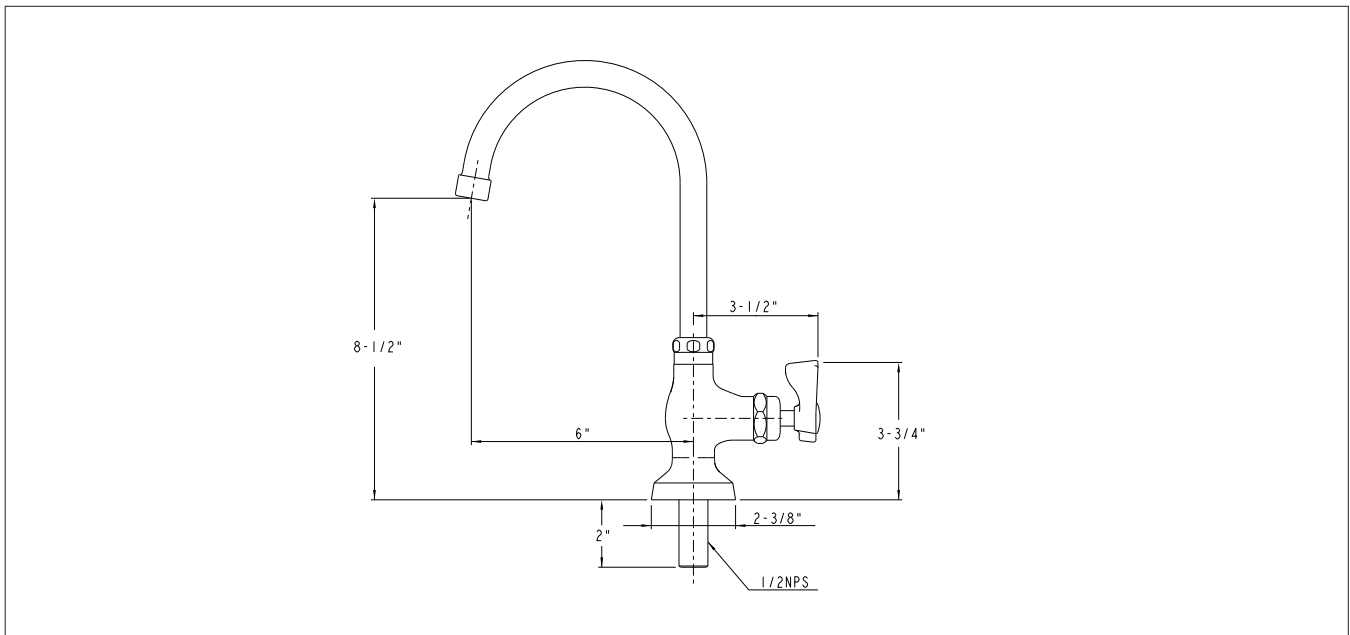

PRODUCT COMPLIANCE

- NSF-61 & NSF/ANSI 372
- ASME A112.18.1-2011/CSA B125.1-11 & NSF/ANSI 372
- Meets ANSI A117.1 (ADA)
- Massachusetts Approved
- CEC Approved