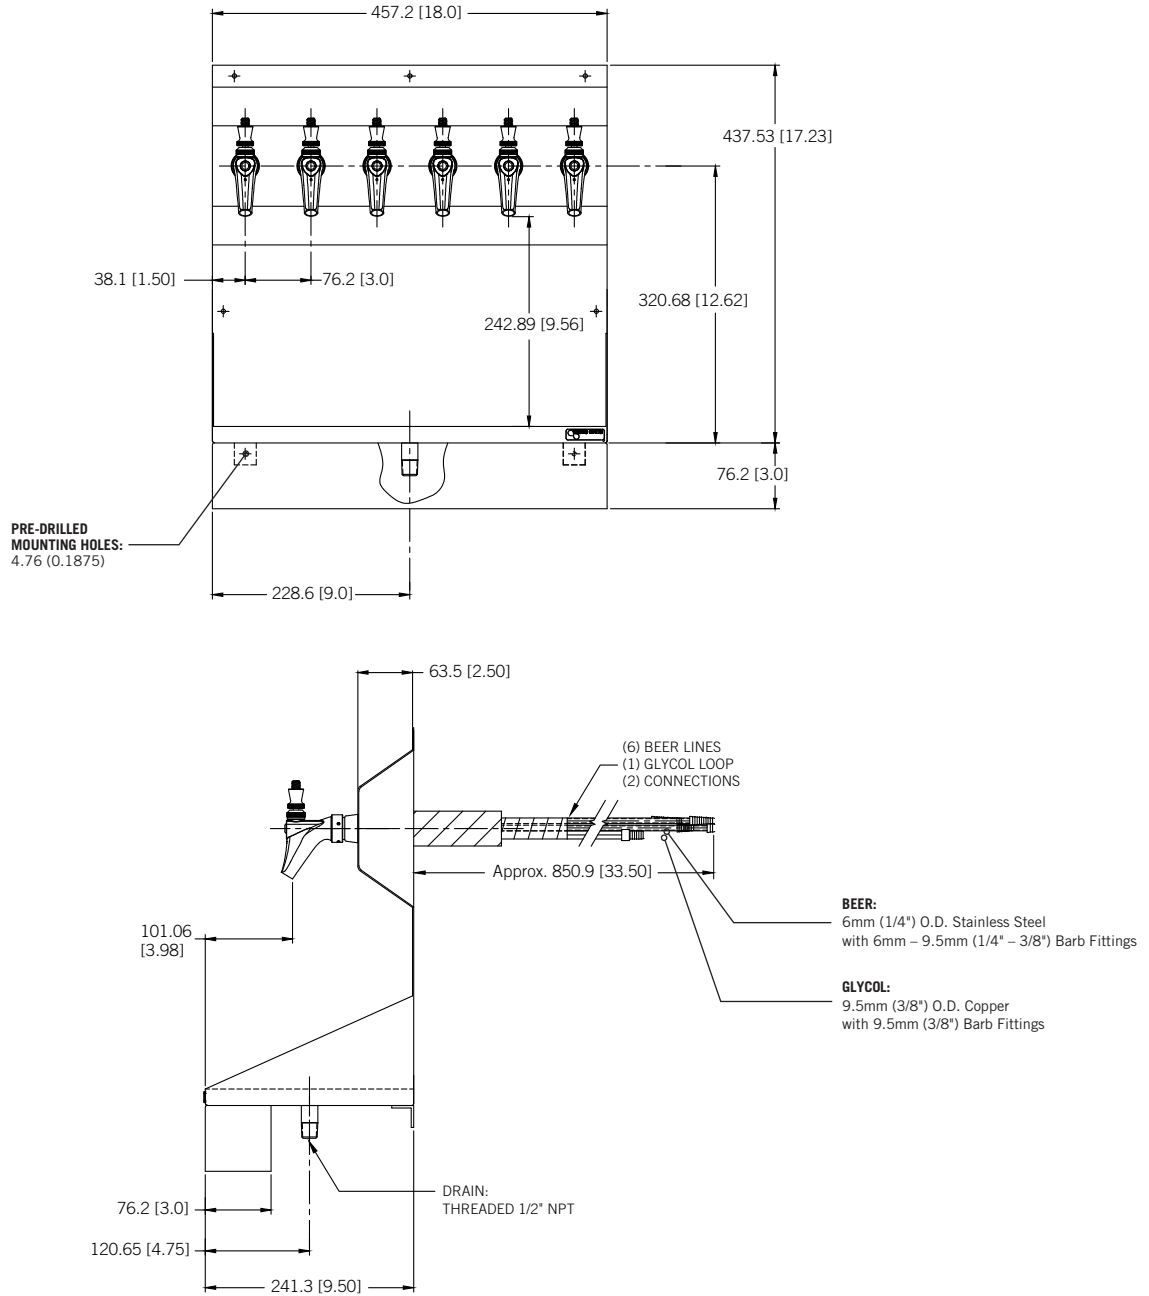

Part No.	Faucets	Finish	Dispense System	Shipping Weight
KRONOS-6SSKR	6	Brushed Stainless Steel	Kool-Rite™ (Glycol)	17 kg
				36 lbs

Dimensions

MICRO MATIC
Toll-Free: 1-866-327-4159
www.micromatic.com

West
19791 Bahama St.
Northridge, CA 91324
Tel. (818) 701-9765
Fax. (818) 701-9844

Central
10726 North Second St.
Machesney Park, IL 61115
Tel. (815) 968-7557
Fax. (815) 968-0363

Southeast
15111 Dispense Ln.
Brooksville, FL 34604
Tel. (352) 799-6331
Fax. (352) 796-2429

Northeast
4601 Saucon Creek Rd.
Center Valley, PA 18034
Tel. (610) 625-4464
Fax. (610) 625-4466