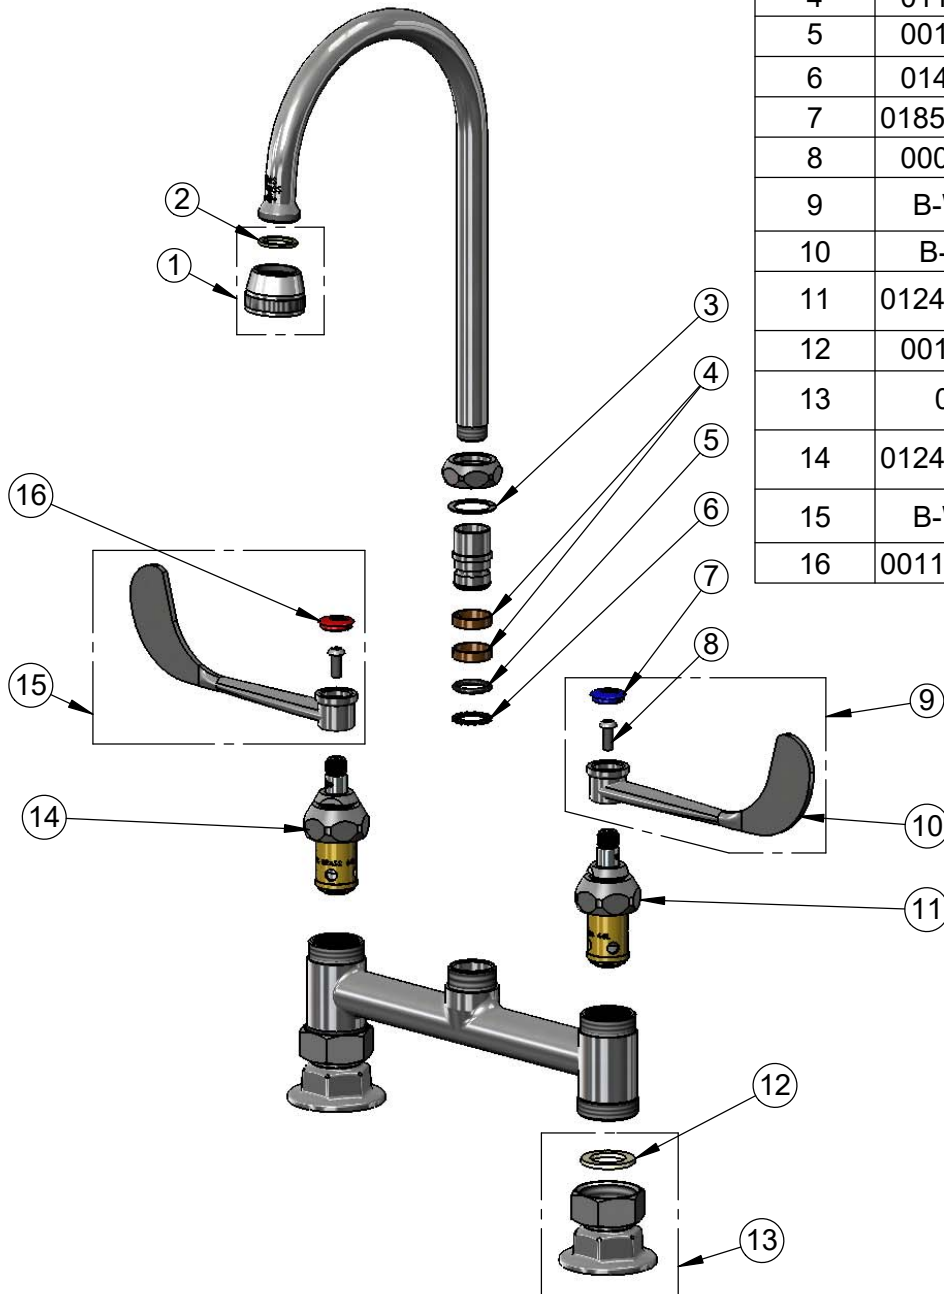

8" Deck Mount Mixing Faucet w/ Quarter-Turn Eterna Cartridges w/ Spring Checks, 6" Wrist Action Handles, 5 3/4" Swivel/Rigid Gooseneck w/ Rosespray Outlet & 1/2" NPT Female Inlets

Product Compliance:

ASME A112.18.1 / CSA B125.1
NSF 61 - Section 9
NSF 372 (Low Lead Content)
ANSI A117.1 (ADA)

ITEM NO.	SALES NO.	DESCRIPTION
1	B-0103	Rosespray w/ Washer
2	001048-45	Nozzle Tip Washer
3	009538-45	Swivel Washer
4	011429-45	Swivel Sleeves (2)
5	001074-45	O-Ring
6	014200-45	Star Washer, Anti-Rotation
7	018506-19NS	Blue Button Index, Press-in
8	000925-45	Lab Handle Screw
9	B-WH6C	6" Wrist Action Handle, Screw & Cold Index
10	B-WH6	6" Wrist Action Handle
11	012442-40NS	Quarter-Turn Eterna Cartridge w/ Spring Check, LTC
12	001019-45	Coupling Nut Washer
13	00AA	1/2" NPT Female Eccentric Flange
14	012443-40NS	Quarter-Turn Eterna Cartridge w/ Spring Check, RTC
15	B-WH6H	6" Wrist Action Handle, Screw & Hot Index
16	001193-19NS	Red Button Index, Press-in

Product Specifications:

8" Deck Mount Mixing Faucet w/ Quarter-Turn Eterna Cartridges w/ Spring Checks, 6" Wrist Action Handles, 5 3/4" Swivel/Rigid Gooseneck w/ Rosespray Outlet & 1/2" NPT Female Inlets