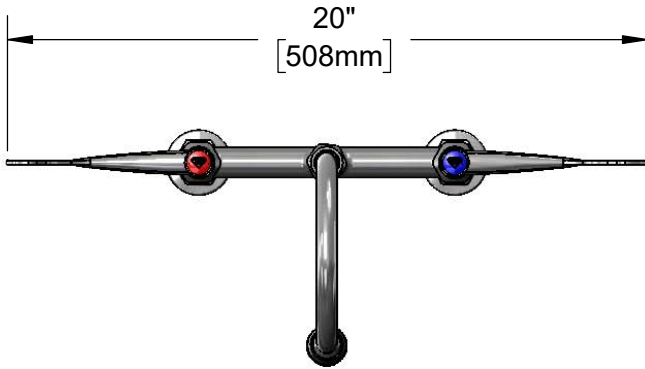

T&S BRASS AND BRONZE WORKS, INC.

2 Saddleback Cove / P.O. Box 1088
Travelers Rest, SC 29690

Model No.

B-0322

Item No.

Travelers Rest, SC: 800-476-4103 • Simi Valley, CA: 800-423-0150 • Fax: 864-834-3518 • www.tsbrass.com

ADA Compliant

This Space for Architect/Engineer Approval

Job Name _____ Date _____

Model Specified _____ Quantity _____

Customer/Wholesaler _____

Contractor _____

Architect/Engineer _____

Product Specifications:

8" Deck Mount Mixing Faucet w/ Quarter-Turn Eterna Cartridges w/ Spring Checks, 6" Wrist Action Handles, 5 3/4" Swivel/Rigid Gooseneck w/ Rosespray Outlet & 1/2" NPT Female Inlets

Product Compliance:

ASME A112.18.1 / CSA B125.1
NSF 61 - Section 9
NSF 372 (Low Lead Content)
ANSI A117.1 (ADA)