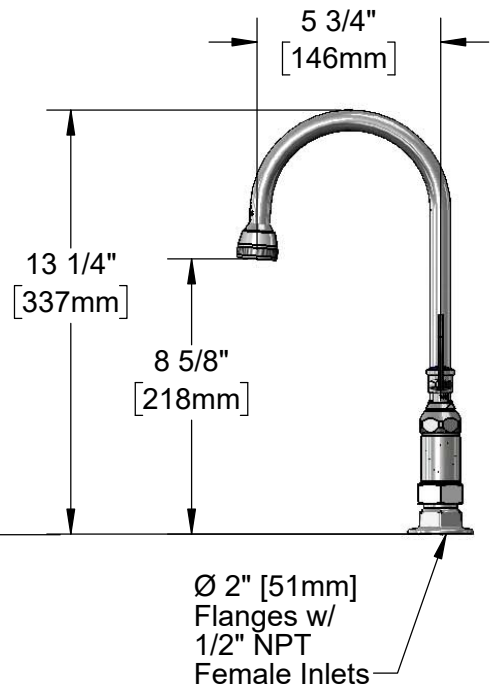

T&S BRASS AND BRONZE WORKS, INC.

2 Saddleback Cove / P.O. Box 1088
Travelers Rest, SC 29690

Model No.

B-0322

Item No.

Travelers Rest, SC: 800-476-4103 • Simi Valley, CA: 800-423-0150 • Fax: 864-834-3518 • www.tsbrass.com

ADA Compliant

This Space for Architect/Engineer Approval

Job Name _____ Date _____

Model Specified _____ Quantity _____

Customer/Wholesaler _____

Contractor _____

Architect/Engineer _____

Product Specifications:

8" Deck Mount Mixing Faucet w/ Quarter-Turn Eterna Cartridges w/ Spring Checks, 6" Wrist Action Handles, 5 3/4" Swivel/Rigid Gooseneck w/ Rosespray Outlet & 1/2" NPT Female Inlets

Product Compliance:

ASME A112.18.1 / CSA B125.1
NSF 61 - Section 9
NSF 372 (Low Lead Content)
ANSI A117.1 (ADA)