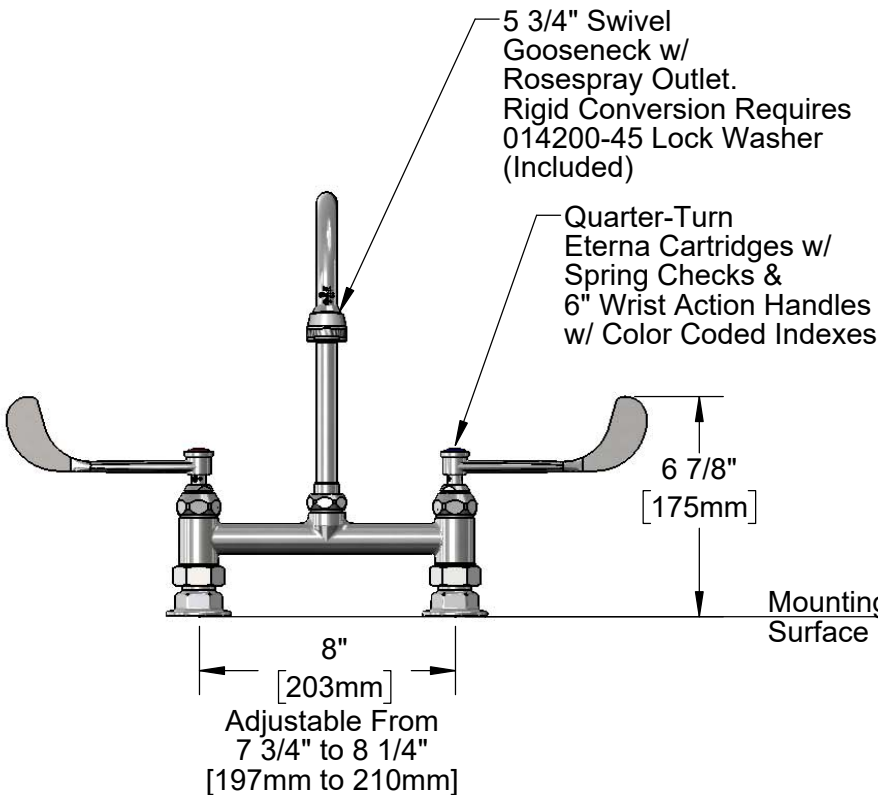

T&S BRASS AND BRONZE WORKS, INC.

2 Saddleback Cove / P.O. Box 1088
Travelers Rest, SC 29690

Model No.

B-0322

Item No.

Travelers Rest, SC: 800-476-4103 • Simi Valley, CA: 800-423-0150 • Fax: 864-834-3518 • www.tsbrass.com

ADA Compliant

This Space for Architect/Engineer Approval

Job Name _____ Date _____

Model Specified _____ Quantity _____

Customer/Wholesaler _____

Contractor _____

Architect/Engineer _____

Product Specifications:

8" Deck Mount Mixing Faucet w/ Quarter-Turn Eterna Cartridges w/ Spring Checks, 6" Wrist Action Handles, 5 3/4" Swivel/Rigid Gooseneck w/ Rosespray Outlet & 1/2" NPT Female Inlets

Product Compliance:

ASME A112.18.1 / CSA B125.1
NSF 61 - Section 9
NSF 372 (Low Lead Content)
ANSI A117.1 (ADA)