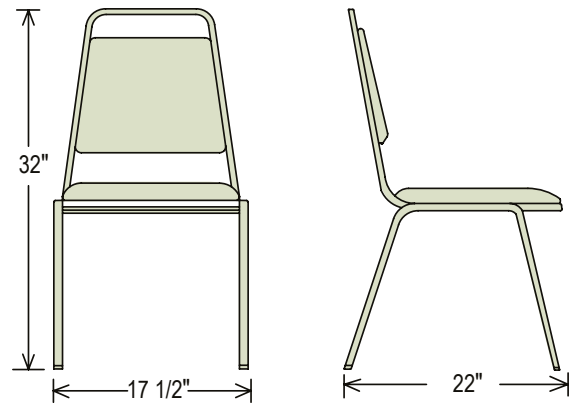

9100 Series

Banquet Chairs

BASICS
by NPS

This **BASICS by NPS** stack chair brandishes a 1 inch thick, pullover-style, foam-padded cushion covered with thick easy-to-clean vinyl. Plywood core within both the seat and tapered backrest which features a built-in handle for easy moving and stacking. A mighty 19-gauge square tubular steel frame includes under-seat bars to provide excellent support along with plastic glides to avoid marring floor surfaces.

DIMENSIONS

OVERALL: 32"H x 17 1/2"W x 22"D

SEAT: 18"H x 15 3/4"W x 15"D

CAL-117
RATED

FEATURES

1" High Density
Grade-A Foam Seat

Playwood Core Seat
and Back

8 Plastic Stack Bumpers
for Secure Stackability