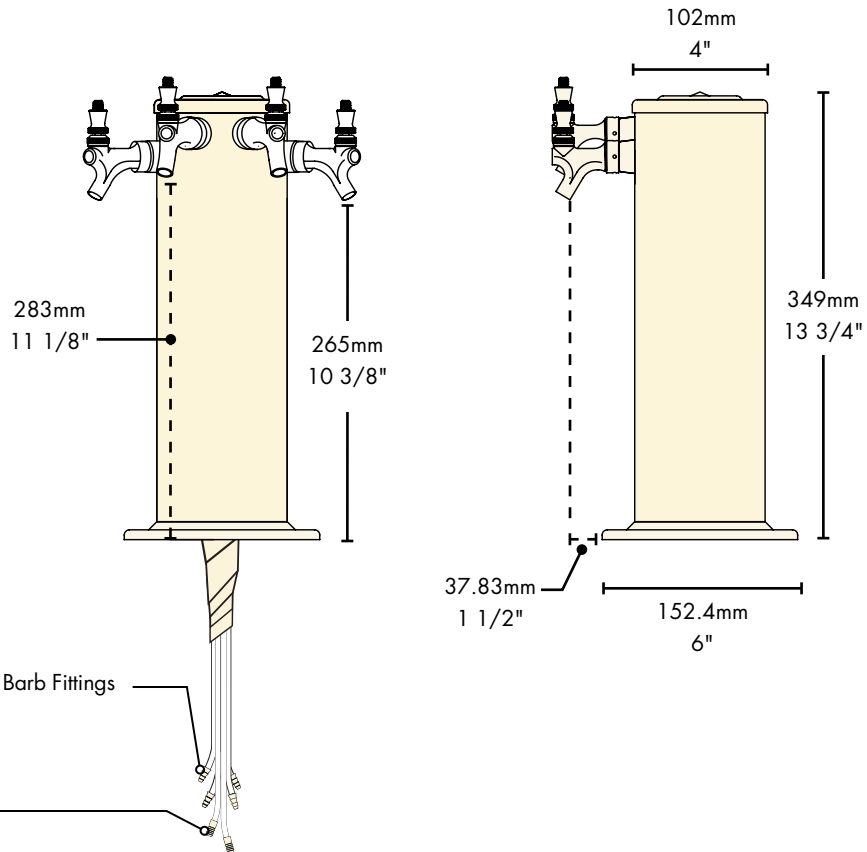

 The integrated Kool-Rite module provides
optimum cooling at the point of dispense.
Modular construction makes the installation
process as simple as PLUG "N" POUR.

Specifications

Micro Matic reserves the right to change specifications without notice.

AUTOQUOTES

Part No.	Faucets	Finish	Dispense System	Shipping Weight	Box Dimensions
<input type="checkbox"/> DS-144-PSSKR*	4	Polished S/S	Kool-Rite (Glycol)	7 kg 16 lbs	1168mm L x 229mm W x 635mm H 46"L x 9"W x 25"H
<input type="checkbox"/> DS-244-PVDKR*	4	PVD Brass	Kool-Rite (Glycol)	7 kg 16 lbs	1168mm L x 229mm W x 635mm H 46"L x 9"W x 25"H

 NSF Certified

Dimensions

BEER:

6.4mm (1/4") O.D. Stainless Steel
with 7.94mm - 9.52mm (5/16" - 3/8") Barb Fittings

GLYCOL:

9.52mm (3/8") O.D. Copper
with 9.52mm (3/8") Barb Fittings

Copyright ©2011 Micro Matic USA, Inc. All Rights Reserved. 000220D0509