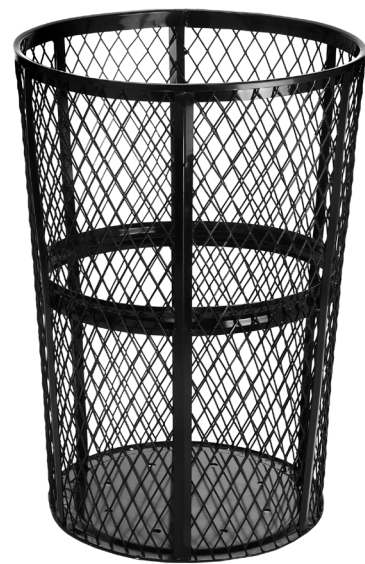

ALP473-48-BLK

48 Gallon

Mesh Outdoor Trash Can

The Alpine 48 Gallon Mesh Outdoor Trash Can is a practical investment for parks, restaurants, office buildings, and so much more. It is constructed of stainless steel with a powder coating ensuring its rust resistance, stability, and ability to be outside all year long. Located on the trash can are vertical ribs that add reinforcement. The mesh material allows maintenance workers to see when it needs to be emptied, and with a weight of 28 lbs. it is manageable for anyone to maneuver. Each trash can's base has pre-drilled holes so that it can efficiently ventilate and drain moisture quickly. The Alpine Mesh Outdoor Trash Can comes fully assembled and can hold 48 gallons of waste, requiring less frequent attention.

Ideal for parks, walking trails, office buildings, schools, and more!

FEATURES

- **Holding Capacity:** 48 gallons
- **Dimensions:** 26.07" x 23.03" x 19.49"
- **Finish:** Powder Coated for maximum longevity.
- **Design:** Vertical ribs for added reinforcement.
- **Base:** Ventilated to allow water to easily drain.
- **Mesh:** Shows maintenance workers when it needs to be emptied.
- **Placement:** Parks, walking trails, office buildings, restaurants, schools.

Durable powder coated stainless steel