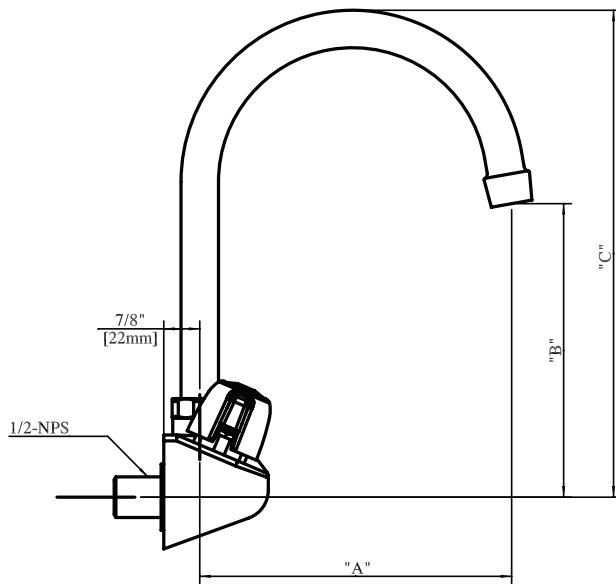

Use your smart phone to scan the above QR code to visit our website: www.bk-resources.com

4" Splash Mount Standard Duty Faucet with Gooseneck Spout

Model: BKF-W-xG-G, Lead Free

Options:

BKF-C414-VR
Vandal Resistant Aerator - .5 GPM

BK-DMMK-90
Faucet Mounting Kit - *SOLD SEPARATELY*

Product Specifications:

- 1/4 Turn Ceramic Cartridges
- 2.2 GPM Flow Rate
- Color Coded Hot & Cold Indicators
- Double O-Ring Spout Seal
- High Polished Nickel Chrome Finish
- Lead Free Compliant
- Full Replacement Parts Available

Product Detail:

Model Number	DIM. A	DIM. B	DIM. C
BKF-W-3G-G	3.5" [90]	5.13" [130]	7.88" [200]
BKF-W-5G-G	6" [150]	5" [127]	9.5" [241]
BKF-W-8G-G	8.5" [215]	7.5" [190.5]	12.38" [314.3]
BKF-W-3MG-G	3" [76.2]	3.25" [82.6]	5.5" [139.7]

Certifications:

PRODUCT SPECIFICATION SHEET

RESOURCES

4" Splash Mount Standard Duty Faucet with Gooseneck Spout

Model: BKF-W-xG-G, Lead Free

Exploded Parts Detail:

Diagram #	Quantity	Part Number	Description
1	1	BKF-SPT-XX-G	Gooseneck Spout
2	1	BKF-SPT-NUT	Nut Spout
3	1	BKF-SPT-SPACER	Spout Spacer
4	2	BKF-SPT-ORING	O-Ring Spout
5	1	BKF-SPT-AER-W	Aerator Washer
6	1	BKF-SPT-AER	Aerator
7	1	BKF-SPT-AER-NOZZLE	Nozzle
8	2	BKF-W-CV/HV-G	Valve
9	2	BKF-DBH	Handle
10	2	BKF-W-MN	Mounting Nut
11	2	BKF-W-MW	Mounting Washer