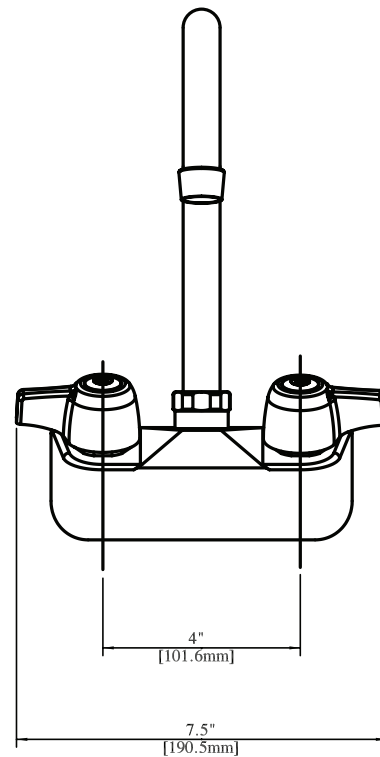

Use your smart phone to scan the above QR code to visit our website: www.bk-resources.com

4" Splash Mount Standard Duty Faucet with Gooseneck Spout

Model: BKF-W-xG-G, Lead Free

Options:

BKF-C414-VR
Vandal Resistant Aerator - .5 GPM

BK-DMMK-90
Faucet Mounting Kit - *SOLD SEPARATELY*

Product Specifications:

- 1/4 Turn Ceramic Cartridges
- 2.2 GPM Flow Rate
- Color Coded Hot & Cold Indicators
- Double O-Ring Spout Seal
- High Polished Nickel Chrome Finish
- Lead Free Compliant
- Full Replacement Parts Available

Product Detail:

Model Number	DIM. A	DIM. B	DIM. C
BKF-W-3G-G	3.5" [90]	5.13" [130]	7.88" [200]
BKF-W-5G-G	6" [150]	5" [127]	9.5" [241]
BKF-W-8G-G	8.5" [215]	7.5" [190.5]	12.38" [314.3]
BKF-W-3MG-G	3" [76.2]	3.25" [82.6]	5.5" [139.7]

Certifications:

PRODUCT SPECIFICATION SHEET

RESOURCES

4" Splash Mount Standard Duty Faucet with Gooseneck Spout

Model: BKF-W-xG-G, Lead Free

Exploded Parts Detail:

Diagram #	Quantity	Part Number	Description
1	1	BKF-SPT-XX-G	Gooseneck Spout
2	1	BKF-SPT-NUT	Nut Spout
3	1	BKF-SPT-SPACER	Spout Spacer
4	2	BKF-SPT-ORING	O-Ring Spout
5	1	BKF-SPT-AER-W	Aerator Washer
6	1	BKF-SPT-AER	Aerator
7	1	BKF-SPT-AER-NOZZLE	Nozzle
8	2	BKF-W-CV/HV-G	Valve
9	2	BKF-DBH	Handle
10	2	BKF-W-MN	Mounting Nut
11	2	BKF-W-MW	Mounting Washer