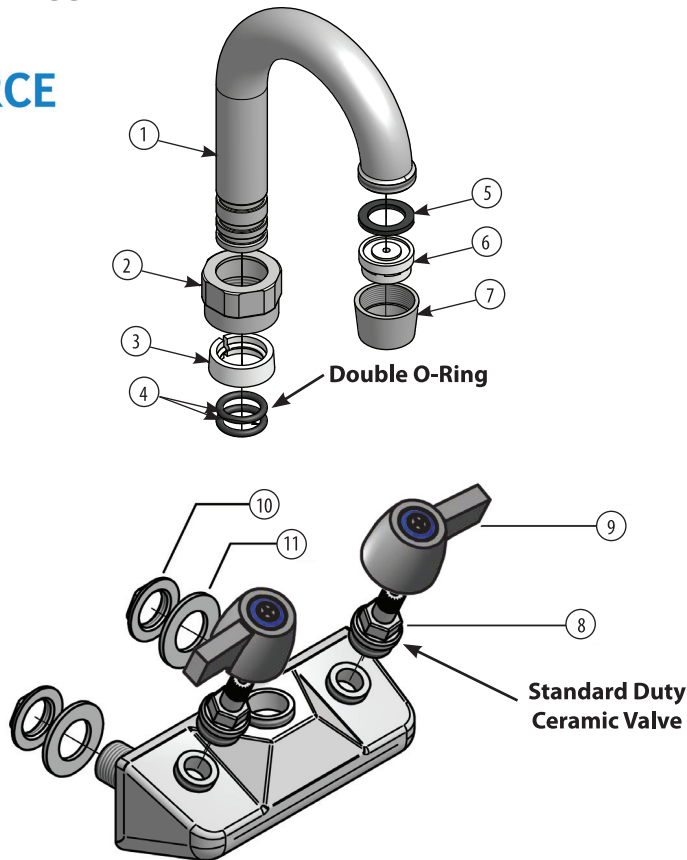

BK-DMMK-90
Faucet Mounting Kit - *SOLD SEPARATELY*

Product Specifications:

- 1/4 Turn Ceramic Cartridges
- 2.2 GPM Flow Rate
- Color Coded Hot & Cold Indicators
- Double O-Ring Spout Seal
- High Polished Nickel Chrome Finish
- Lead Free Compliant
- Full Replacement Parts Available

Product Detail:

Model Number	DIM. A	DIM. B	DIM. C
BKF-W-3G-G	3.5" [90]	5.13" [130]	7.88" [200]
BKF-W-5G-G	6" [150]	5" [127]	9.5" [241]
BKF-W-8G-G	8.5" [215]	7.5" [190.5]	12.38" [314.3]
BKF-W-3MG-G	3" [76.2]	3.25" [82.6]	5.5" [139.7]

Certifications:

PRODUCT SPECIFICATION SHEET

RESOURCES

4" Splash Mount Standard Duty Faucet with Gooseneck Spout

Model: BKF-W-xG-G, Lead Free

Exploded Parts Detail:

Diagram #	Quantity	Part Number	Description
1	1	BKF-SPT-XX-G	Gooseneck Spout
2	1	BKF-SPT-NUT	Nut Spout
3	1	BKF-SPT-SPACER	Spout Spacer
4	2	BKF-SPT-ORING	O-Ring Spout
5	1	BKF-SPT-AER-W	Aerator Washer
6	1	BKF-SPT-AER	Aerator
7	1	BKF-SPT-AER-NOZZLE	Nozzle
8	2	BKF-W-CV/HV-G	Valve
9	2	BKF-DBH	Handle
10	2	BKF-W-MN	Mounting Nut
11	2	BKF-W-MW	Mounting Washer

Optional Spouts & Parts:

Standard Duty Gooseneck Spout
BKF-SPT-3G-G, BKF-SPT-5G-G
BKF-SPT-8G-G

Standard Duty DJ Swing Spout
BKF-SPT-18-G

Standard Duty Swing Spout
BKF-SPT-6-G, BKF-SPT-8-G
BKF-SPT-10-G, BKF-SPT-12-G
BKF-SPT-14-G, BKF-SPT-16-G