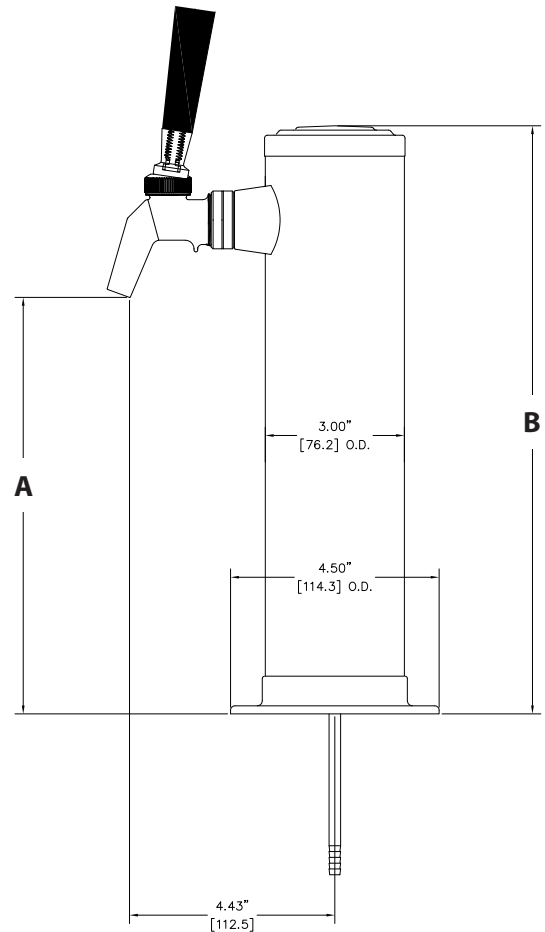

KEY PRODUCT FEATURES AND BENEFITS

- The Draft Arm provides a simple, stylish design to fit any space
- The compact design makes it good fit for small areas – line up several for more taps and an aesthetic appeal
- Single hole mounting minimizes the footprint within valuable bar space
- Durable, stainless steel supply tube ensures beverage flavor will not be tarnished while dispensing
- Insulated dispensing head and shank bushings minimizes sweating to keep your bar clean, cools more efficiently for energy reduction, and reduces warm spots in the tower to give you the perfect pour
- Solid metal construction to withstand years of use

3" OD DRAFT ARMS, FACTORY ENGINEERED
Air Cooled

NUMBER OF FAUCETS		1	2	3
DIMENSIONS: EXTERIOR (mm)	"A", Faucet Height* (mm)	8-63/64" (228)	8-63/64" (228)	8-63/64" (228)
	"B", Overall Height (mm)	12-11/16" (322)	12-11/16" (322)	13-11/16" (348)
STANDARD HEIGHT				
MODEL NUMBERS	Polished Chrome	EA2100-1	EA2100-2	EA2100-3
	Tarnish-Free Brass	EA2100-1TF	EA2100-2TF	EA2100-3TF
EXTRA HEIGHT: ADDS 1" TO OVERALL HEIGHT				
MODEL NUMBERS	Polished Chrome	EA2100-1-2	EA2100-2-2	-
	Tarnish-Free Brass	EA2100-1TF-2	EA2100-2TF-2	-
EXTRA HEIGHT: ADDS 2" TO OVERALL HEIGHT				
MODEL NUMBERS	Polished Chrome	-	-	EA2100-3-2
	Tarnish-Free Brass	-	-	EA2100-3TF-2
EXTRA HEIGHT: ADDS 3" TO OVERALL HEIGHT				
MODEL NUMBERS	Polished Chrome	EA2100-1-4	EA2100-2-4	-
	Tarnish-Free Brass	EA2100-1TF-4	EA2100-2TF-4	-

*Faucet height assumes use of Perlick forward sealing faucet.

MODEL NUMBERS - EA2100-1, EA2100-2, EA2100-3, EA2100-1TF, EA2100-2TF, EA2100-3TF, EA2100-1-2, EA2100-2-2, EA2100-3-2, EA2100-1TF-2, EA2100-2TF-2, EA2100-3TF-2, EA2100-1-4, EA2100-2-4, EA2100-3-4, EA2100-1TF-4, EA2100-2TF-4, EA2100-3TF-4