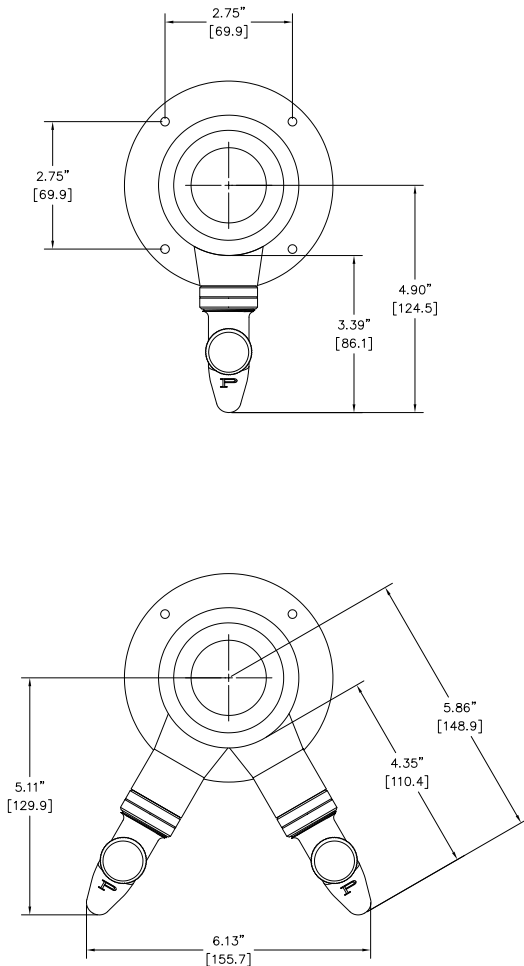

KEY PRODUCT FEATURES AND BENEFITS

- The Draft Arm provides a simple, stylish design to fit any space
- The compact design makes it good fit for small areas – line up several for more taps and an aesthetic appeal
- Single hole mounting minimizes the footprint within valuable bar space
- Durable, stainless steel supply tube ensures beverage flavor will not be tarnished while dispensing
- Insulated dispensing head and shank bushings minimizes sweating to keep your bar clean, cools more efficiently for energy reduction, and reduces warm spots in the tower to give you the perfect pour
- Solid metal construction to withstand years of use

3" OD DRAFT ARMS, FACTORY ENGINEERED
Air Cooled

NUMBER OF FAUCETS		1	2	3
DIMENSIONS: EXTERIOR (mm)	"A", Faucet Height* (mm)	8-63/64" (228)	8-63/64" (228)	8-63/64" (228)
	"B", Overall Height (mm)	12-11/16" (322)	12-11/16" (322)	13-11/16" (348)
STANDARD HEIGHT				
MODEL NUMBERS	Polished Chrome	EA2100-1	EA2100-2	EA2100-3
	Tarnish-Free Brass	EA2100-1TF	EA2100-2TF	EA2100-3TF
EXTRA HEIGHT: ADDS 1" TO OVERALL HEIGHT				
MODEL NUMBERS	Polished Chrome	EA2100-1-2	EA2100-2-2	-
	Tarnish-Free Brass	EA2100-1TF-2	EA2100-2TF-2	-
EXTRA HEIGHT: ADDS 2" TO OVERALL HEIGHT				
MODEL NUMBERS	Polished Chrome	-	-	EA2100-3-2
	Tarnish-Free Brass	-	-	EA2100-3TF-2
EXTRA HEIGHT: ADDS 3" TO OVERALL HEIGHT				
MODEL NUMBERS	Polished Chrome	EA2100-1-4	EA2100-2-4	-
	Tarnish-Free Brass	EA2100-1TF-4	EA2100-2TF-4	-

*Faucet height assumes use of Perlick forward sealing faucet.

MODEL NUMBERS - EA2100-1, EA2100-2, EA2100-3, EA2100-1TF, EA2100-2TF, EA2100-3TF, EA2100-1-2, EA2100-2-2, EA2100-3-2, EA2100-1TF-2, EA2100-2TF-2, EA2100-3TF-2, EA2100-1-4, EA2100-2-4, EA2100-3-4, EA2100-1TF-4, EA2100-2TF-4, EA2100-3TF-4