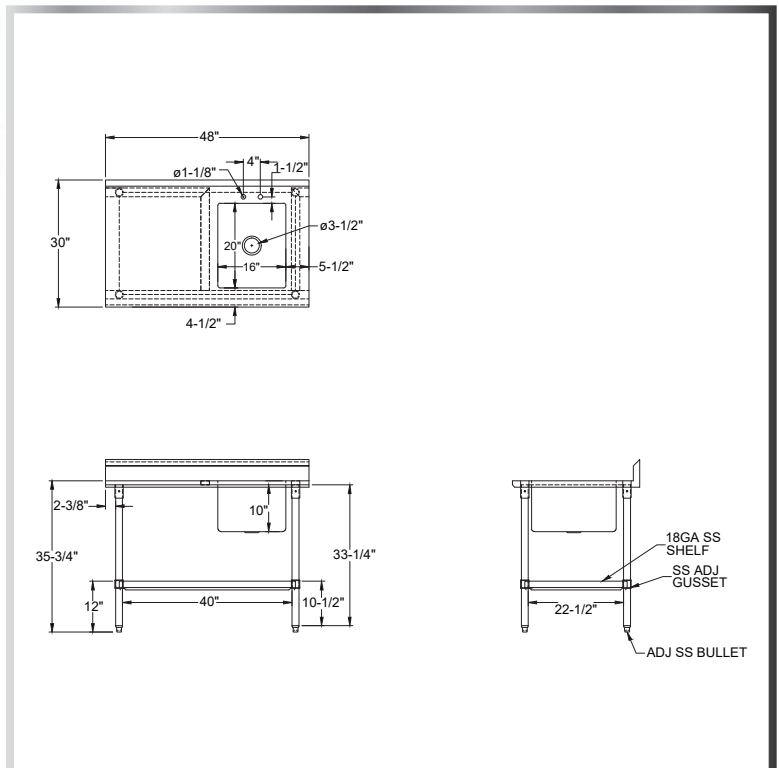

PREMIUM 1-BOWL PREP TABLE WITH 5" BACKSPLASH (BOWL ON RIGHT)

WORKTABLES - WITH BOWL

MATERIALS

- 18 Gauge 300 Series Stainless Steel
- Stainless Steel Lower Shelf, Legs, and Bullet Feet

FEATURES

- 4" On-Center Deck-Mounted Faucet Holes
- 10" Deep Sink Bowl (On Right Side)
 - Adjustable Lower Shelf and Bullet Feet
 - Marine Edges
- Drain Basket Included

MODEL NUMBER	BOWL SIZE L X W X H	LENGTH	WIDTH
PTS-1620R4	16" x 20" x 10"	48"	30"
PTS-1620R5	16" x 20" x 10"	60"	30"
PTS-1620R6	16" x 20" x 10"	72"	30"