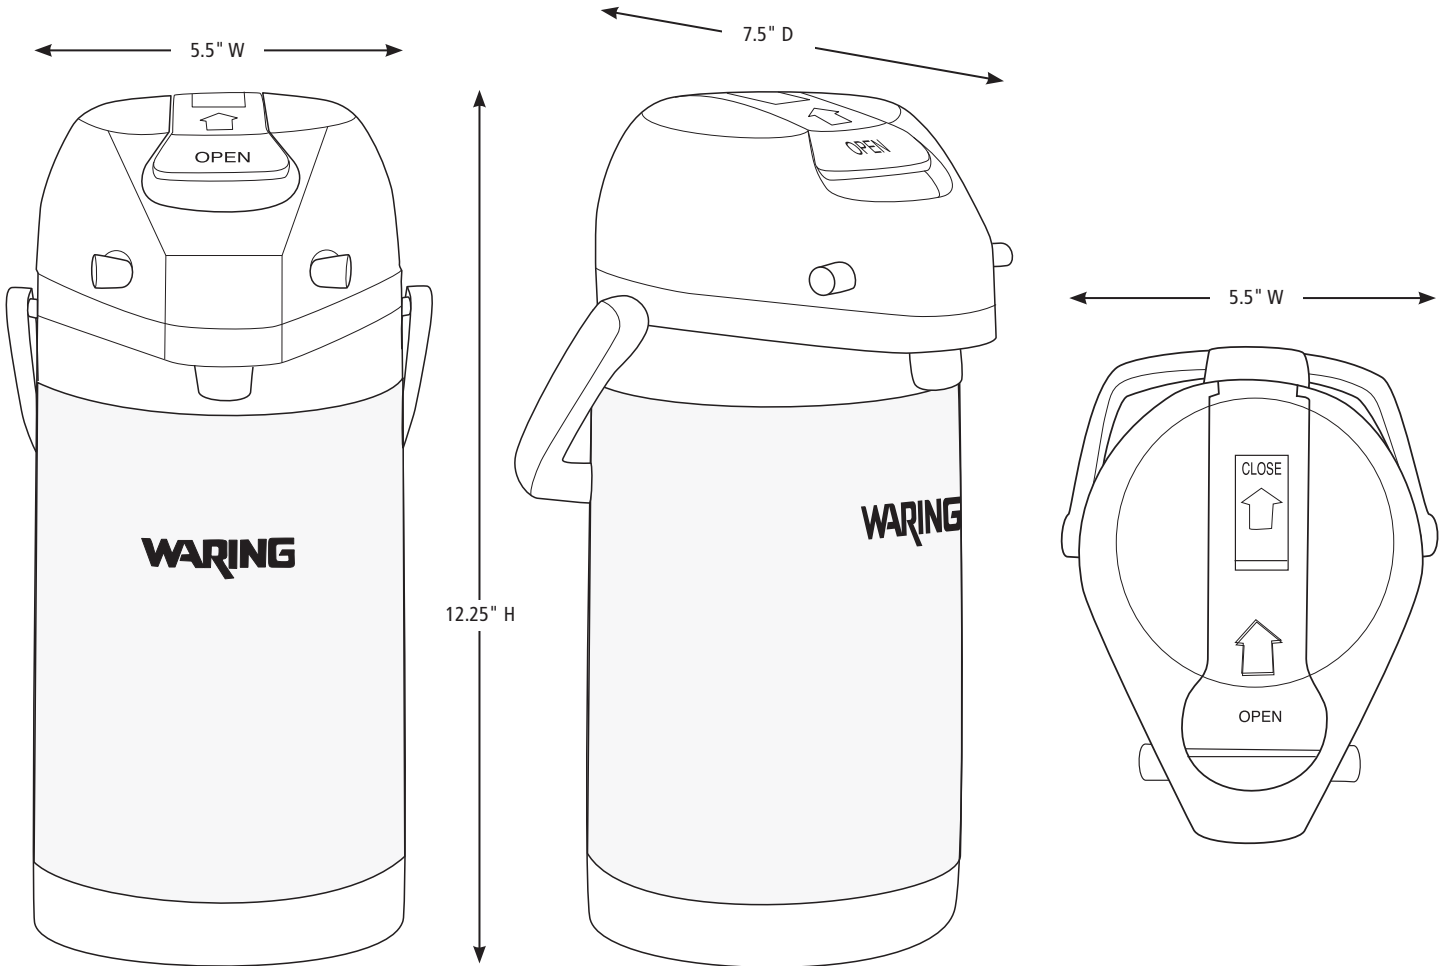

WCA22
Café DECO™

2.2-Liter Stainless Steel Airpot

Café DECO™
2.2-Liter Stainless Steel Airpot

MAIN FEATURES

- For use with airpot brewers
- 2.2-liter capacity
- Stainless steel lined
- Keeps liquids hot for hours
- Vacuum-insulated design
- Removable lid for easy cleaning

SALES FEATURES

Fresh, delicious coffee is always hot and ready to serve with the Waring Commercial® Café Deco™ Stainless Steel Airpot. Specially designed for use with airpot brewers, it features a vacuum-insulated chamber that keeps coffee at just the right temperature for hours. The large, 2.2-liter capacity makes it ideal for serving groups, and the removable lid ensures easy cleaning. Perfect for meeting rooms, breakfast bars, restaurants, and other operations where hot coffee is in high demand.

DIMENSIONS

Out of Box Weight: 2.5 lb.

ORDERING INFORMATION	#STD. PKG.	GIFTBOX WEIGHT	CUBIC FEET	BOX DIMENSIONS D X W X H	UPC	CASE PKG.	MC WEIGHT	MC DIMENSIONS D X W X H	MBC
WCA22 – 2.2-Liter Stainless Steel Airpot	1	3.12	.4	7.125" x 7.125" x 13.625"	040072093685	6	18.72	15" x 14.625" x 22.125"	10040072093682