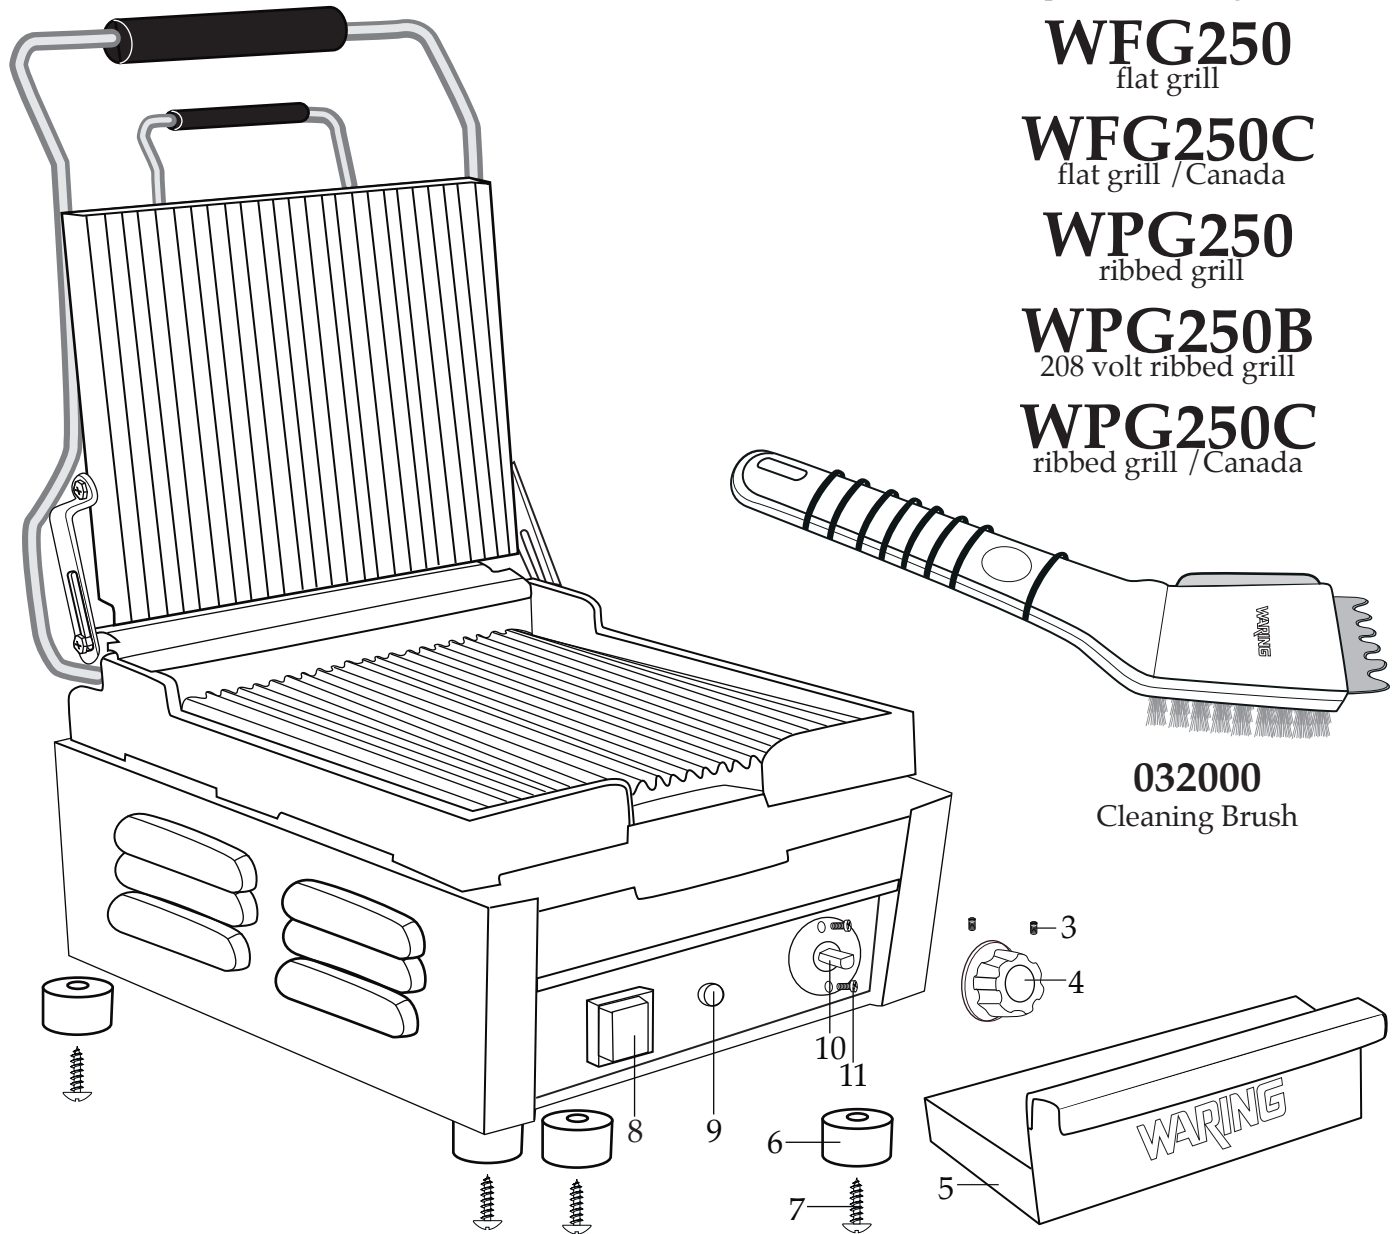

14.5" x 11" Cooking Surface

Flat, Ribbed or Flat & Ribbed Cast Iron Plates

**WARING**  
**COMMERCIAL**

**WDG250**  
ribbed top and flat bottom grill

**WDG250C**  
ribbed top/flat bottom grill /Canada

**WFG250**  
flat grill

**WFG250C**  
flat grill /Canada

**WPG250**  
ribbed grill

**WPG250B**  
208 volt ribbed grill

**WPG250C**  
ribbed grill /Canada

**032000**  
Cleaning Brush

**503184** WDG250 Base Unit Assembly / ribbed top & flat bottom

**503185** WDG250C Base Unit Assembly / Canadian ribbed top & flat bottom

**503133** WFG250 Base Unit Assembly / flat

**503304** WFG250C Base Unit Assembly / Canadian flat

**503134** WPG250 Base Unit Assembly / ribbed