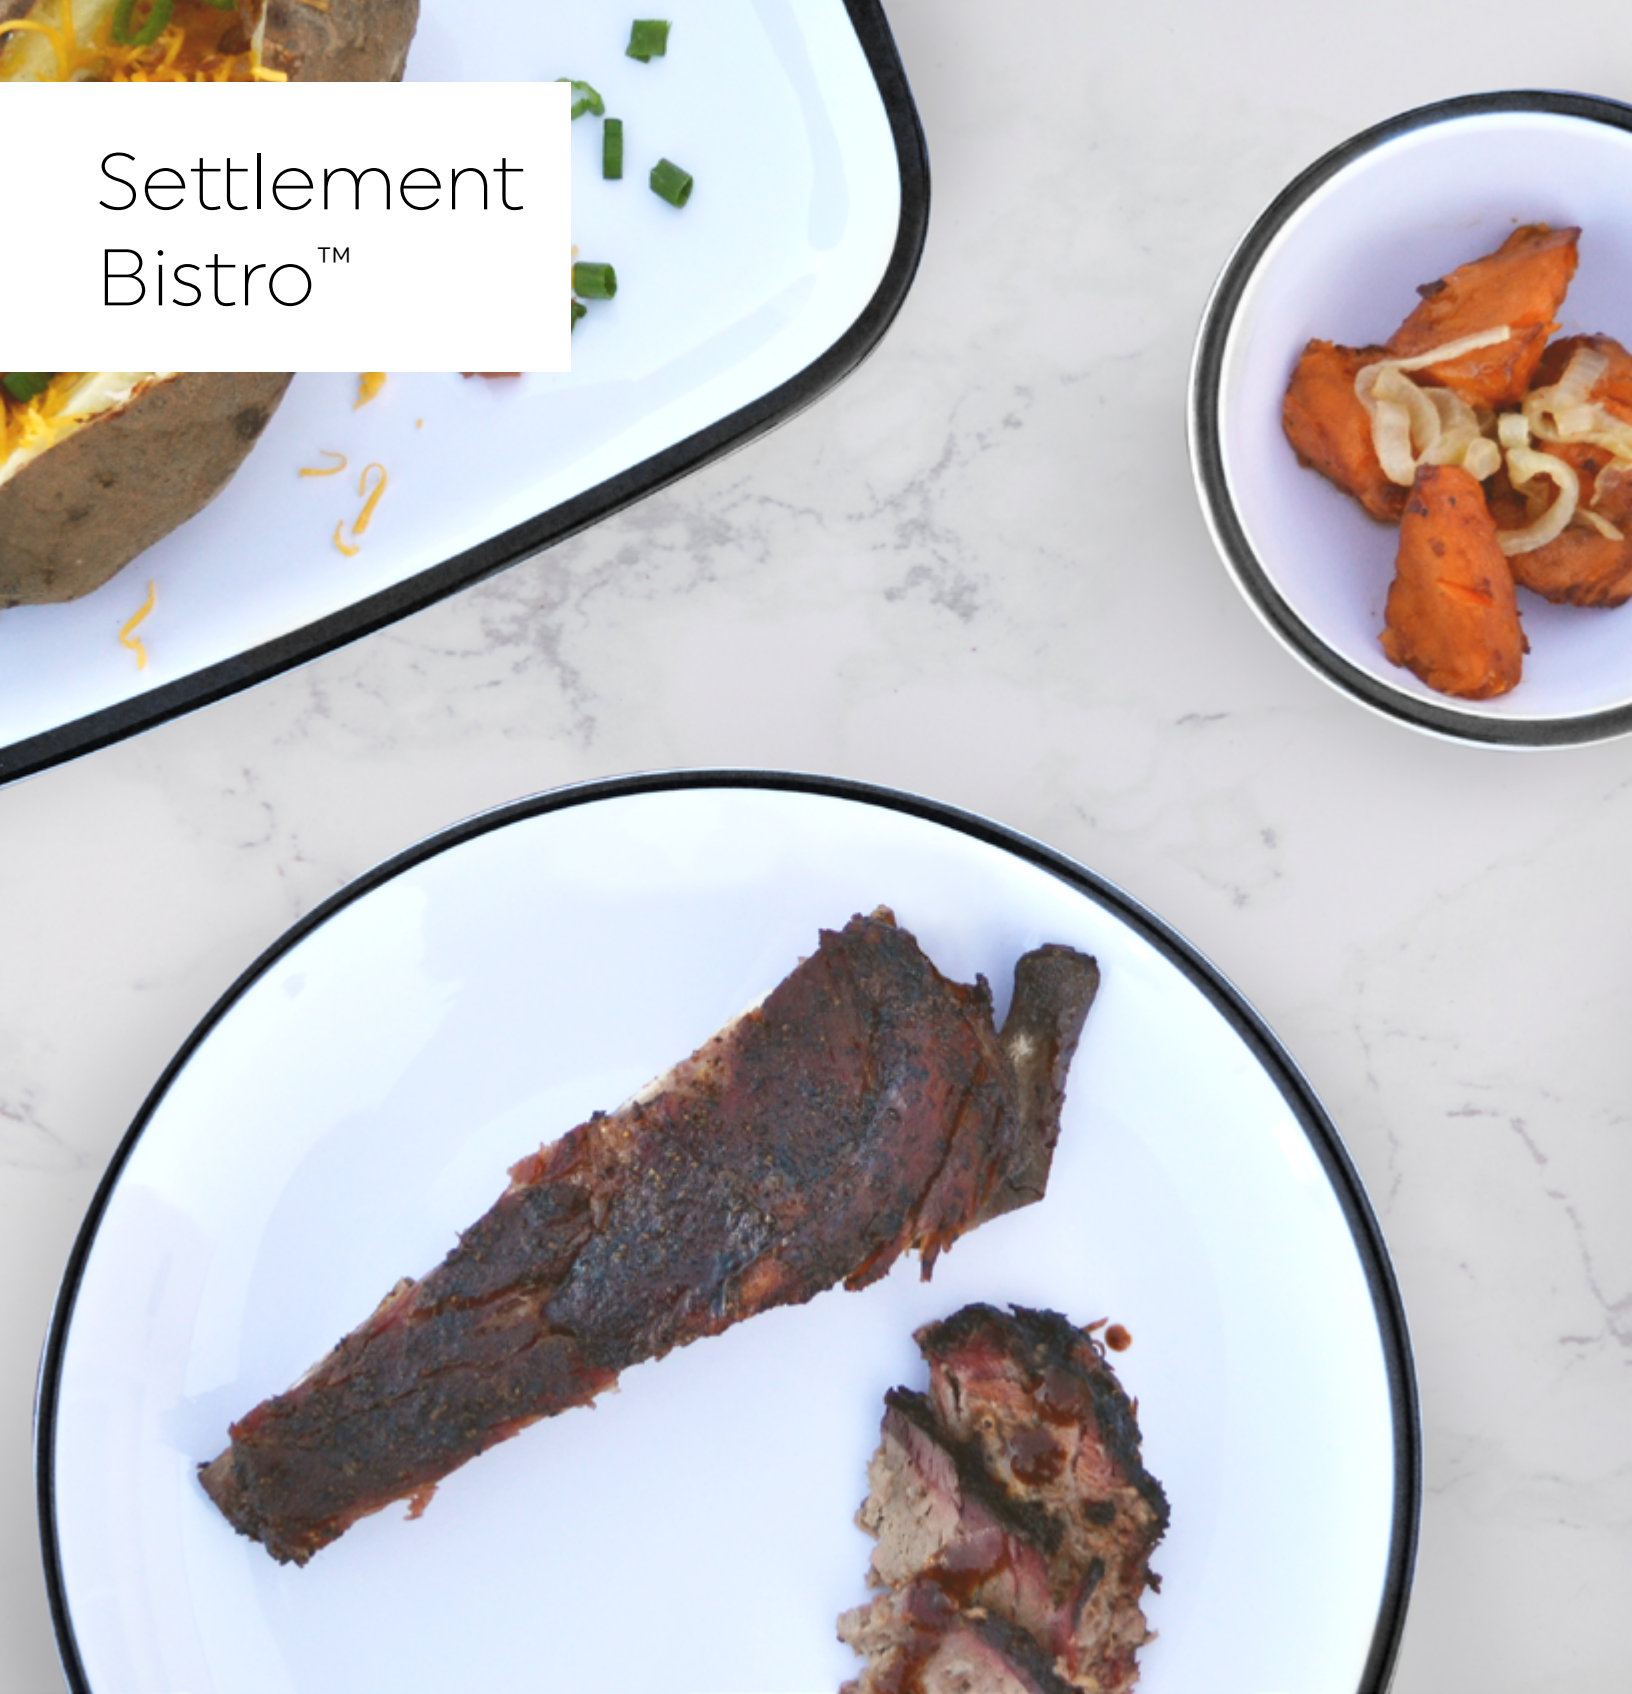

B-2000-W
Salad Bowl
20 oz. 6.5" dia., 2.1" deep
1 dz.

Settlement Bistro™

Settlement™ Bistro's European sensibility transports guests to a popular neighborhood café where they enjoy simple yet delicious dishes in a vibrant setting with friends and family.