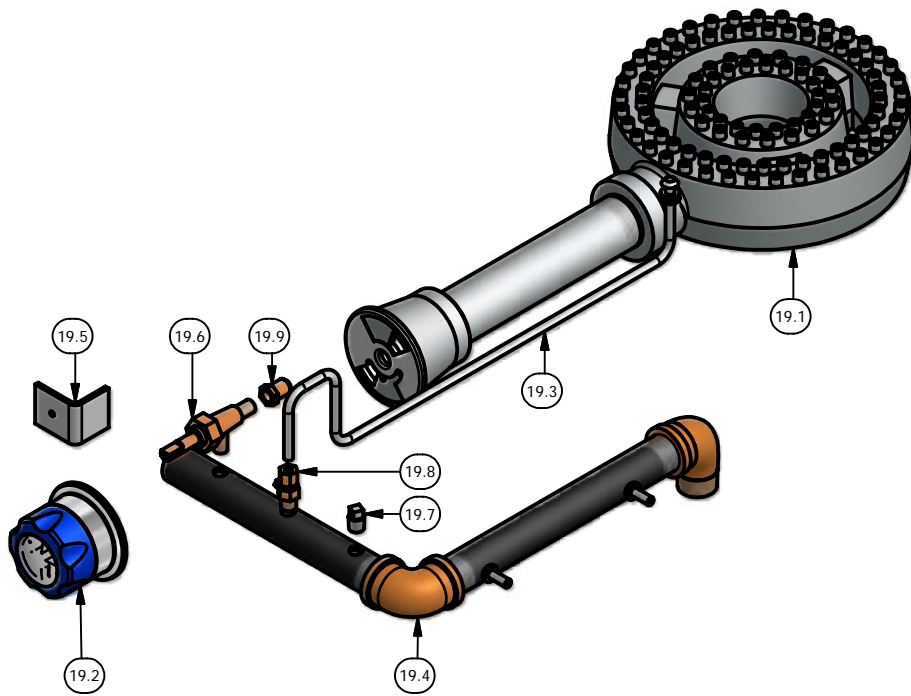

## ITY Series - Teppan Yaki Griddle

ITEM NO	DESCRIPTION	PART #	24"	36"	48"	60"
<b>1</b>	24" Front Baffle	32354	1			
	36" Front Baffle	32355		1		
	48" Front Baffle	32356			1	
	60" Front Baffle	32357				1
<b>2</b>	Inner Side Panel R / H	32352	1	1	1	1
<b>3</b>	24" Burner Support	32358	1			
	36" Burner Support	32359		1		
	48" Burner Support	32360			1	
	60" Burner Support	32361				1
<b>5</b>	Inner Side Panel L / H	32351	1	1	1	1
<b>6</b>	Outter Side Panel R / H	32353	1	1	1	1
	Outter Side Panel L / H	32353	1	1	1	1
<b>7</b>	24" Back Panel	32362	1			
	36" Back Panel	32363		1		
	48" Back Panel	32364			1	
	60" Back Panel	32365				1
<b>8</b>	24" Griddle Plate Assembly	35393	1			
	36" Griddle Plate Assembly	Call Factory		1		
	48" Griddle Plate Assembly	35391			1	
	60" Griddle Plate Assembly	35392				1
<b>9</b>	Side Flue Channel L / H	32370	1	1	1	1
<b>10</b>	24" Back Flue Channel	32372	1			
	36" Back Flue Channel	32373		1		
	48" Back Flue Channel	32374			1	
	60" Back Flue Channel	32375				1
<b>11</b>	Side Flue Channel R / H	32371	1	1	1	1
<b>12</b>	24" Valve Cover	32366	1			
	36" Valve Cover	32367		1		
	48" Valve Cover	32368			1	
	60" Valve Cover	32369				1
<b>13</b>	Manifold Bracket Side	32380	1	1	1	1
<b>14</b>	Grease Can	32383	1	1	1	1
<b>17</b>	4" S/S Adjustable Leg 1/2 Stud W /	3901	4	4	4	4
<b>18</b>	Grease Can Guide Assy.	32999	2	2	2	2
<b>19 - 1</b>	Two Ring Burner W / Air Shutter	33489	1	1	1	1
<b>19 - 2</b>	Burner Knob W / Logo (Chrome)	36330	1	1	1	1
<b>19 - 3</b>	20" Pilot Assy.	35714	1	1	1	1
<b>19 - 4</b>	Manifold Assy.	35946	1	1	1	1
<b>19 - 5</b>	Manifold Bracket Front	32384	1	1	1	1
<b>19 - 6</b>	Burner Gas Valve (Brass)	1610	1	1	1	1
<b>19 - 7</b>	Plug 1/8"	30257	1	1	1	1
<b>19 - 8</b>	Single Pilot Adjustment Valve	1607	1	1	1	1
<b>19 - 9</b>	Orifice NAT.	2062	1	1	1	1
	Orifice L.P.	2067	1	1	1	1
<b>***</b>	Pressure Regulator 3/4in. NAT.	1050	1	1	1	1
<b>***</b>	Pressure Regulator 3/4in. L.P.	1051	1	1	1	1