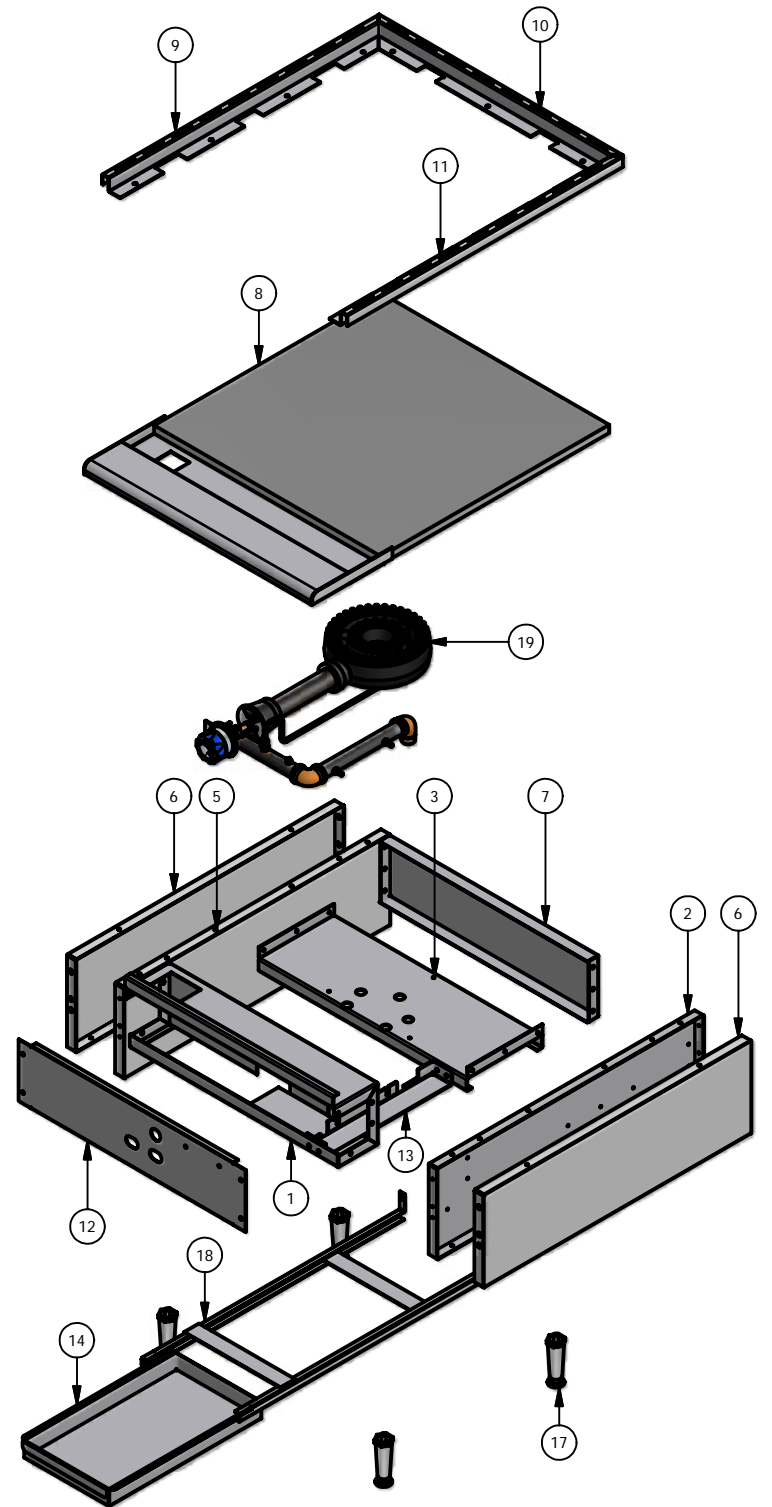

## ITY Series - Teppan Yaki Griddle

ITEM NO	DESCRIPTION	PART #	24"	36"	48"	60"
<b>1</b>	24" Front Baffle	32354	1			
	36" Front Baffle	32355		1		
	48" Front Baffle	32356			1	
	60" Front Baffle	32357				1
<b>2</b>	Inner Side Panel R / H	32352	1	1	1	1
<b>3</b>	24" Burner Support	32358	1			
	36" Burner Support	32359		1		
	48" Burner Support	32360			1	
	60" Burner Support	32361				1
<b>5</b>	Inner Side Panel L / H	32351	1	1	1	1
<b>6</b>	Outter Side Panel R / H	32353	1	1	1	1
	Outter Side Panel L / H	32353	1	1	1	1
<b>7</b>	24" Back Panel	32362	1			
	36" Back Panel	32363		1		
	48" Back Panel	32364			1	
	60" Back Panel	32365				1
<b>8</b>	24" Griddle Plate Assembly	35393	1			
	36" Griddle Plate Assembly	Call Factory		1		
	48" Griddle Plate Assembly	35391			1	
	60" Griddle Plate Assembly	35392				1
<b>9</b>	Side Flue Channel L / H	32370	1	1	1	1
<b>10</b>	24" Back Flue Channel	32372	1			
	36" Back Flue Channel	32373		1		
	48" Back Flue Channel	32374			1	
	60" Back Flue Channel	32375				1
<b>11</b>	Side Flue Channel R / H	32371	1	1	1	1
<b>12</b>	24" Valve Cover	32366	1			
	36" Valve Cover	32367		1		
	48" Valve Cover	32368			1	
	60" Valve Cover	32369				1
<b>13</b>	Manifold Bracket Side	32380	1	1	1	1
<b>14</b>	Grease Can	32383	1	1	1	1
<b>17</b>	4" S/S Adjustable Leg 1/2 Stud W /	3901	4	4	4	4
<b>18</b>	Grease Can Guide Assy.	32999	2	2	2	2
<b>19 - 1</b>	Two Ring Burner W / Air Shutter	33489	1	1	1	1
<b>19 - 2</b>	Burner Knob W / Logo (Chrome)	36330	1	1	1	1
<b>19 - 3</b>	20" Pilot Assy.	35714	1	1	1	1
<b>19 - 4</b>	Manifold Assy.	35946	1	1	1	1
<b>19 - 5</b>	Manifold Bracket Front	32384	1	1	1	1
<b>19 - 6</b>	Burner Gas Valve (Brass)	1610	1	1	1	1
<b>19 - 7</b>	Plug 1/8"	30257	1	1	1	1
<b>19 - 8</b>	Single Pilot Adjustment Valve	1607	1	1	1	1
<b>19 - 9</b>	Orifice NAT.	2062	1	1	1	1
	Orifice L.P.	2067	1	1	1	1
<b>***</b>	Pressure Regulator 3/4in. NAT.	1050	1	1	1	1
<b>***</b>	Pressure Regulator 3/4in. L.P.	1051	1	1	1	1