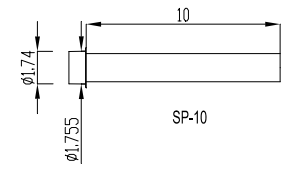

SP-75

SP-10

Model #	NBR Equipment	10 Abeeel Road, Cranbury, NJ 08512
OVERFLOW TUBES		Tel: 1-609-642-8389
Date:	6/28/2018	Fax: 1-609-642-8099
	Material: brass	E-mail: sales@nbr-equipment.com
		Website: www.nbr-equipment.com