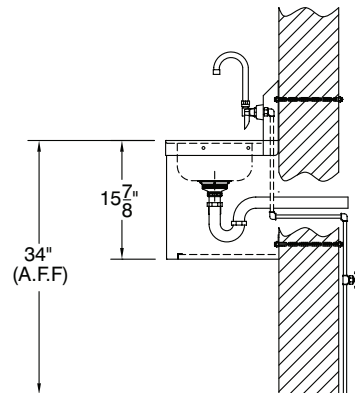

# SUGGESTED PLUMBING FOR HAND SINKS

Standard Hand Sink  
With Splash Mounted  
Faucet

Standard Hand Sink  
With Deck Mounted  
Faucet

Standard Hand Sink  
With Pedestal Base

Models:  
7-PS-727, 7-PS-747  
(P-Trap Not Included)

Wall Mounted  
Multi-Service Sink

7-PS-41 & 7-PS-46 Hand Sink  
W/ Front Loading Towel  
Dispensing

7-PS-25/26/75 Hand Sink  
With Deck Mounted  
Faucet