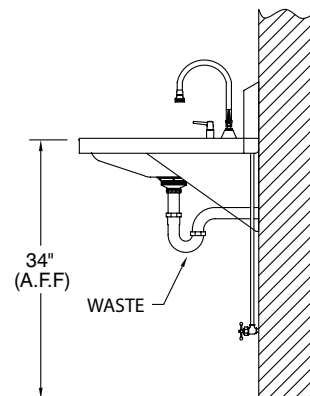

# SUGGESTED PLUMBING FOR HAND SINKS

Standard Hand Sink  
With Splash Mounted  
Faucet

Standard Hand Sink  
With Deck Mounted  
Faucet

Standard Hand Sink  
With Pedestal Base

Models:  
7-PS-727, 7-PS-747  
(P-Trap Not Included)

Wall Mounted  
Multi-Service Sink

7-PS-41 & 7-PS-46 Hand Sink  
W/ Front Loading Towel  
Dispensing

7-PS-25/26/75 Hand Sink  
With Deck Mounted  
Faucet