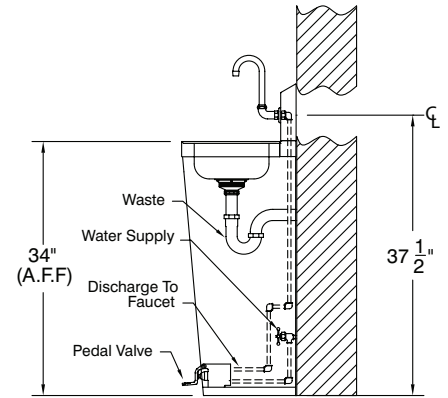

# SUGGESTED PLUMBING FOR HAND SINKS

Standard Hand Sink  
With Splash Mounted  
Faucet

Standard Hand Sink  
With Deck Mounted  
Faucet

Standard Hand Sink  
With Pedestal Base

Models:  
7-PS-727, 7-PS-747  
(P-Trap Not Included)

Wall Mounted  
Multi-Service Sink

7-PS-41 & 7-PS-46 Hand Sink  
W/ Front Loading Towel  
Dispensing

7-PS-25/26/75 Hand Sink  
With Deck Mounted  
Faucet