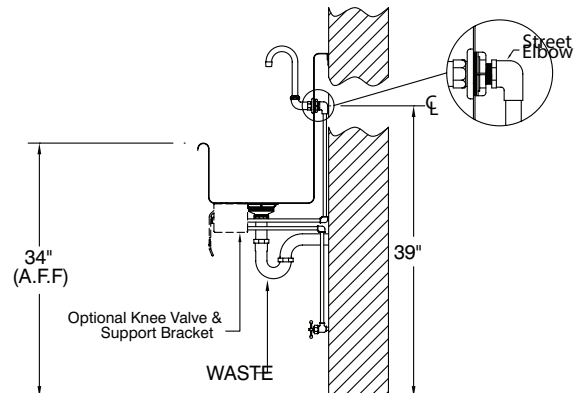

# SUGGESTED PLUMBING FOR HAND SINKS

Standard Hand Sink  
With Splash Mounted  
Faucet

Standard Hand Sink  
With Deck Mounted  
Faucet

Standard Hand Sink  
With Pedestal Base

Models:  
7-PS-727, 7-PS-747  
(P-Trap Not Included)

Wall Mounted  
Multi-Service Sink

7-PS-41 & 7-PS-46 Hand Sink  
W/ Front Loading Towel  
Dispensing

7-PS-25/26/75 Hand Sink  
With Deck Mounted  
Faucet