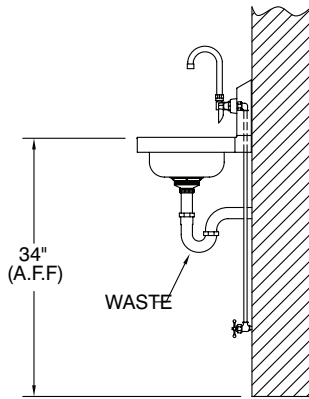

# SUGGESTED PLUMBING FOR HAND SINKS

Standard Hand Sink  
With Splash Mounted  
Faucet

Standard Hand Sink  
With Deck Mounted  
Faucet

Standard Hand Sink  
With Pedestal Base

Models:  
7-PS-727, 7-PS-747  
(P-Trap Not Included)

Wall Mounted  
Multi-Service Sink

7-PS-41 & 7-PS-46 Hand Sink  
W/ Front Loading Towel  
Dispensing

7-PS-25/26/75 Hand Sink  
With Deck Mounted  
Faucet