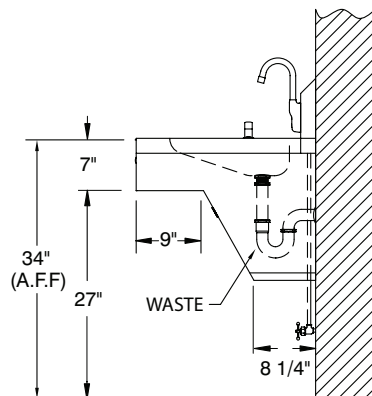

# SUGGESTED PLUMBING FOR HAND SINKS

Standard Hand Sink  
With Splash Mounted  
Faucet

Standard Hand Sink  
With Deck Mounted  
Faucet

Standard Hand Sink  
With Pedestal Base

Models:  
7-PS-727, 7-PS-747  
(P-Trap Not Included)

Wall Mounted  
Multi-Service Sink

7-PS-41 & 7-PS-46 Hand Sink  
W/ Front Loading Towel  
Dispensing

7-PS-25/26/75 Hand Sink  
With Deck Mounted  
Faucet