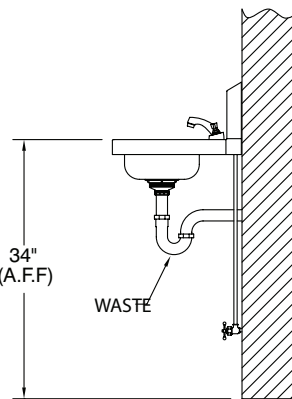

# SUGGESTED PLUMBING FOR HAND SINKS

Standard Hand Sink  
With Splash Mounted  
Faucet

Standard Hand Sink  
With Deck Mounted  
Faucet

Standard Hand Sink  
With Pedestal Base

Models:  
7-PS-727, 7-PS-747  
(P-Trap Not Included)

Wall Mounted  
Multi-Service Sink

7-PS-41 & 7-PS-46 Hand Sink  
W/ Front Loading Towel  
Dispensing

7-PS-25/26/75 Hand Sink  
With Deck Mounted  
Faucet