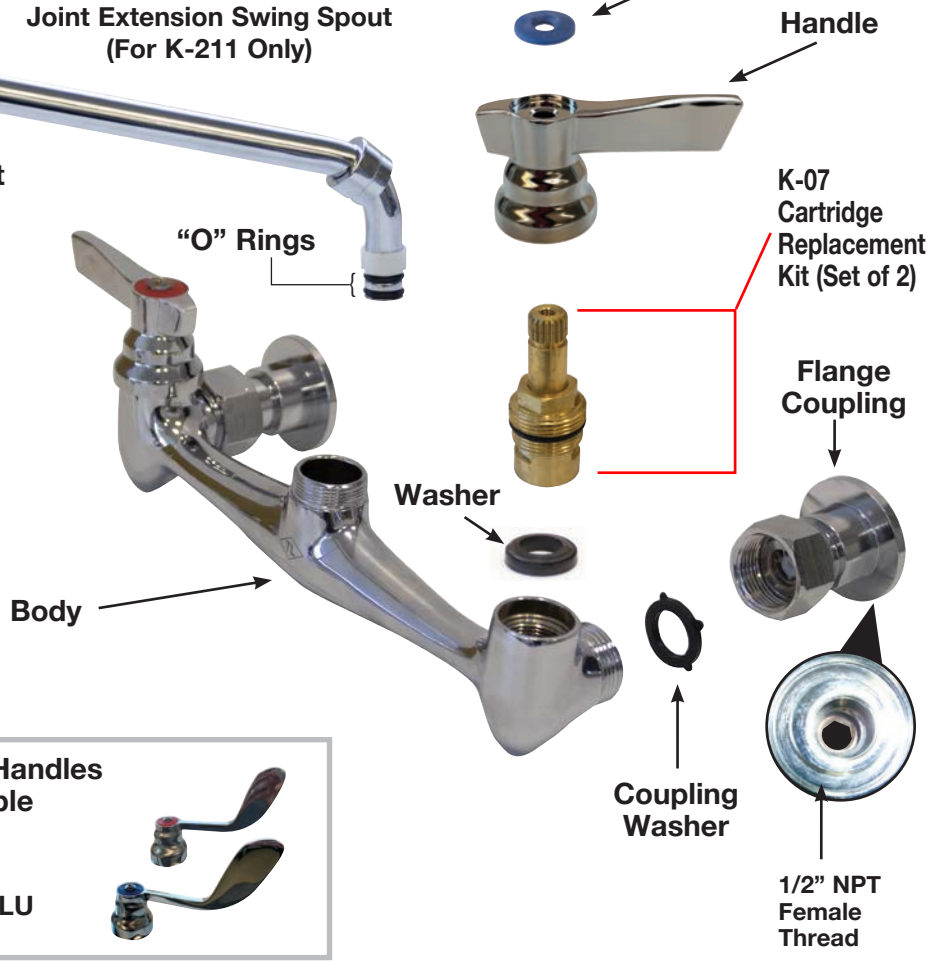

FAUCET PARTS - EXPLODED VIEW

Models: K-105, K-112, K-119, K-211 & K-1118 (After 1/1/2021)
Conforms To NSF 61/9 Lead Free Requirements

Model	Spout Length	Spout Replacement
K-1118	8"	K-1118SP
K-112	12"	K-112SP
K-105	14"	K-105SP
K-119	16"	K-119SP
K-211	18"	K-211SP

ALERT!
For K-105 & K-112
Purchased Before
1/1/2021
See Page 2
Note: K-119, K-211 & K-1118
purchased before 1/1/21 no
longer have parts available

WARNING: Faucets on this page may expose you to chemicals, including lead, that are known to the State of California to cause cancer or birth defects or other reproductive harm. For more Info., visit www.p65warnings.ca.gov.

FAUCET PARTS - EXPLODED VIEW

Models: **K-105 & K-112** (Before 1/1/2021)

DISCONTINUED

Conforms To NSF 61/9 Lead Free Requirements

WARNING: Faucets on this page may expose you to chemicals, including lead, that are known to the State of California to cause cancer or birth defects or other reproductive harm. For more info., visit www.p65warnings.ca.gov.