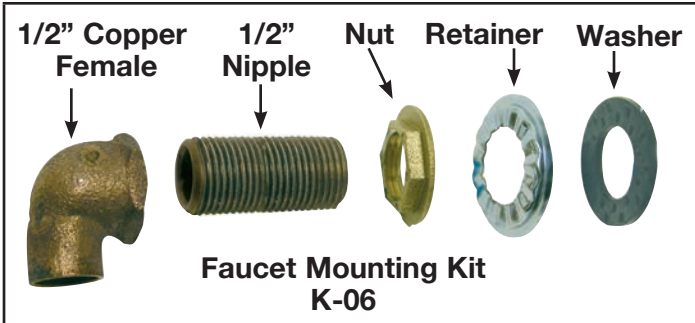

FAUCET PARTS - EXPLODED VIEW

Models: K-105, K-112, K-119, K-211 & K-1118 (After 1/1/2021)
Conforms To NSF 61/9 Lead Free Requirements

Model	Spout Length	Spout Replacement
K-1118	8"	K-1118SP
K-112	12"	K-112SP
K-105	14"	K-105SP
K-119	16"	K-119SP
K-211	18"	K-211SP

ALERT!
For K-105 & K-112
Purchased Before
1/1/2021
See Page 2
Note: K-119, K-211 & K-1118
purchased before 1/1/21 no
longer have parts available

WARNING: Faucets on this page may expose you to chemicals, including lead, that are known to the State of California to cause cancer or birth defects or other reproductive harm. For more Info., visit www.p65warnings.ca.gov.

FAUCET PARTS - EXPLODED VIEW

Models: **K-105 & K-112** (Before 1/1/2021)

DISCONTINUED

Conforms To NSF 61/9 Lead Free Requirements

WARNING: Faucets on this page may expose you to chemicals, including lead, that are known to the State of California to cause cancer or birth defects or other reproductive harm. For more info., visit www.p65warnings.ca.gov.