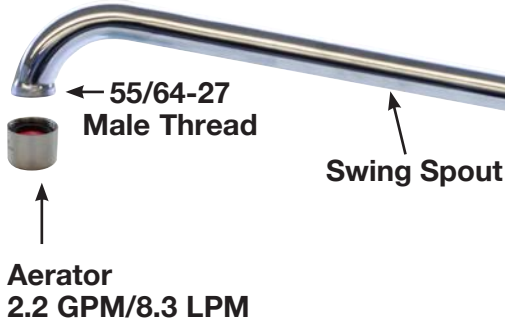

FAUCET PARTS - EXPLODED VIEW

Models: K-105, K-112, K-119, K-211 & K-1118 (After 1/1/2021)
Conforms To NSF 61/9 Lead Free Requirements

Model	Spout Length	Spout Replacement
K-1118	8"	K-1118SP
K-112	12"	K-112SP
K-105	14"	K-105SP
K-119	16"	K-119SP
K-211	18"	K-211SP

ALERT!
For K-105 & K-112
Purchased Before
1/1/2021
See Page 2
Note: K-119, K-211 & K-1118
purchased before 1/1/21 no
longer have parts available

WARNING: Faucets on this page may expose you to chemicals, including lead, that are known to the State of California to cause cancer or birth defects or other reproductive harm. For more Info., visit www.p65warnings.ca.gov.

FAUCET PARTS - EXPLODED VIEW

Models: **K-105 & K-112** (Before 1/1/2021)

DISCONTINUED

Conforms To NSF 61/9 Lead Free Requirements

WARNING: Faucets on this page may expose you to chemicals, including lead, that are known to the State of California to cause cancer or birth defects or other reproductive harm. For more info., visit www.p65warnings.ca.gov.